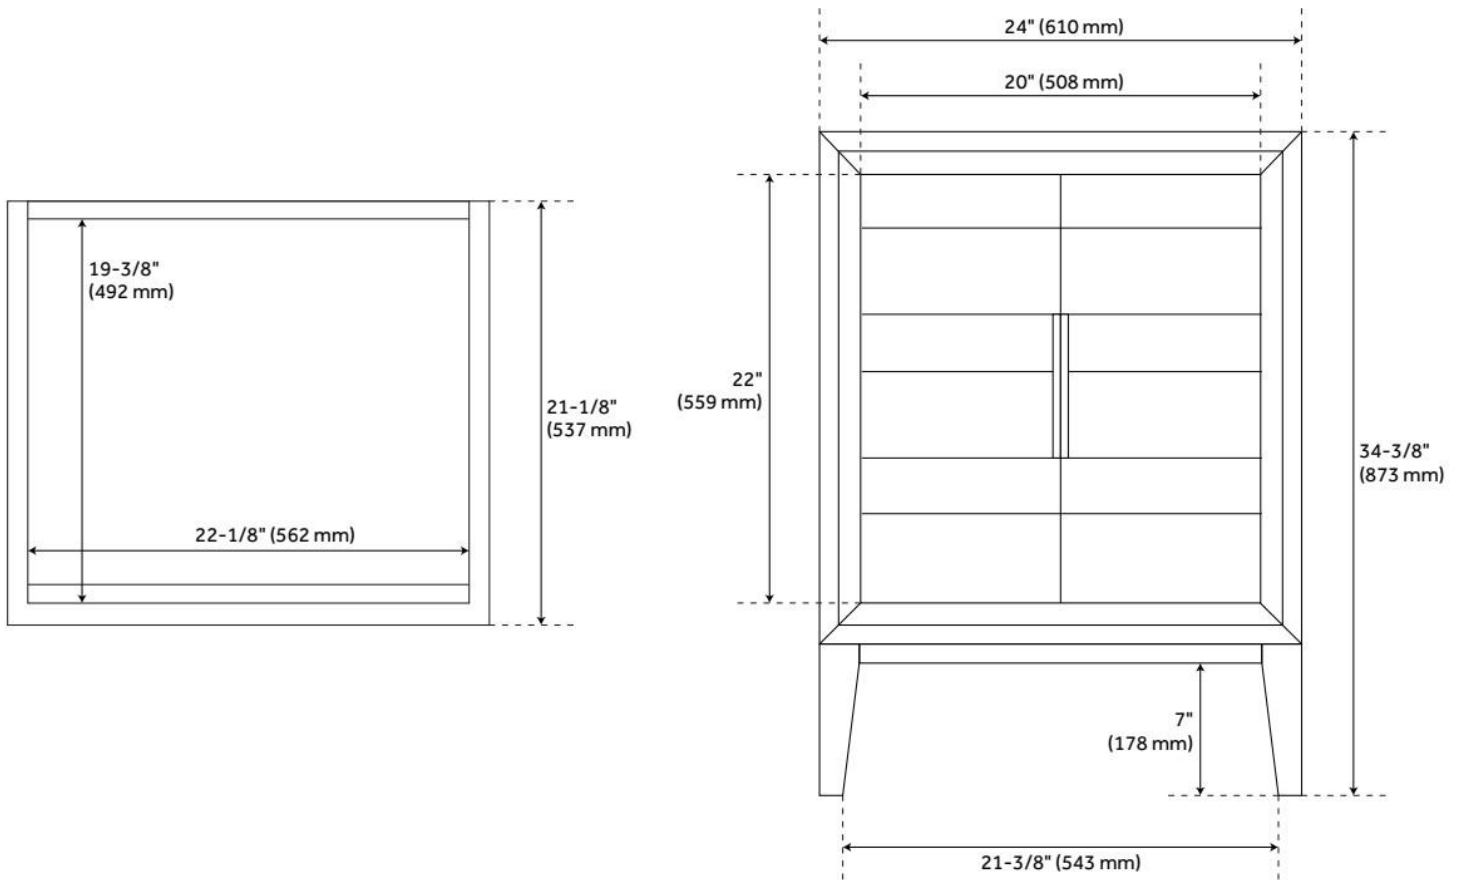

24" ALISO TEAK VANITY - NATURAL TEAK - VANITY CABINET ONLY

SKU: 482480
Code: SH482480

FEATURES

Material: Teak
Product Finish: Natural Teak
Number of Doors: 2
Soft-Close Hinges: Yes
Adjustable Shelves: Yes
Hardware Finish: Black
Built-In Adjusters: Yes

ADDITIONAL FEATURES

- See Installation Instructions for directions to attach the vanity top and sink.
- All dimensions are ($\pm 1/2$ ").

REVISED 8/1/2024

24" ALISO TEAK VANITY - NATURAL TEAK - VANITY CABINET ONLY

SKU: 482480
Code: SH482480

REVISED 8/1/2024