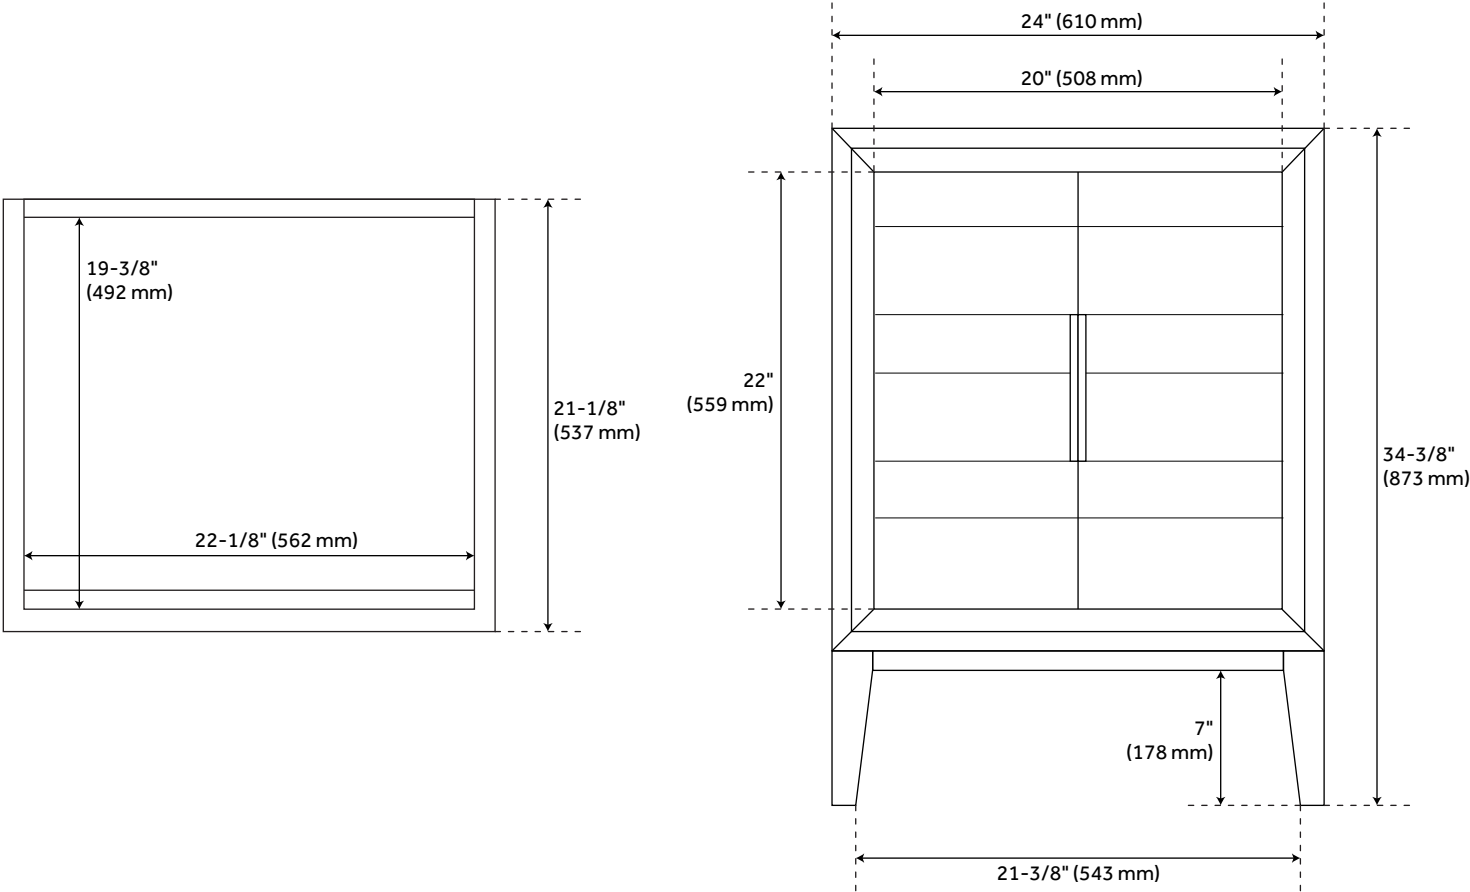

24" ALISO TEAK VANITY WITH UNDERMOUNT SINK - NATURAL TEAK

SKU: 950706-24-UM

Code: SH482532, SH482533, SH482534, SH482535, SH482536

FEATURES

Installation Type: Freestanding
Features: Soft-Close Hinges
Product Finish: Natural Teak
Material: Teak
Number of Doors: 2
Width: 24"
Height: 34-3/8"
Depth: 21-1/8"
Assembly Required: No
Number of Shelves: 1
Number of Basins: 1
Sink Installation: Undermount - Oval
Fits Drain Hole Size: 1-1/2"
Faucet Included: No
Sink Material: Porcelain
Vanity Top Thickness: 3cm
Size: 24"
Adjustable Shelves: Yes
Hardware Finish: Black
Built-In Adjusters: Yes
Sink Included: yes
Sink Color: White
Basin Overflow: Yes
Vanity Top Included: yes
Vanity Top Depth: 22"
Vanity Top Width: 25"
Mirror Included: false

REVISED 4/24/2023

24" ALISO TEAK VANITY WITH UNDERMOUNT SINK - NATURAL TEAK

SKU: 950706-24-UM

Code: SH482532, SH482533, SH482534, SH482535, SH482536

ADDITIONAL FEATURES

- Includes a matching backsplash and a white porcelain sink.
- Granite is A-grade. Polished Carrara Marble is sourced from Italy.
- Each stone top is carved from a single piece of stone and will feature natural variations.
- See Installation Instructions for directions to attach the vanity top and sink.
- All dimensions are ($\pm 1/2''$).
- [Wood finish samples available.](#)

REVISED 4/24/2023

24" ALISO TEAK VANITY - NATURAL TEAK

All dimensions and specifications are nominal and may vary. Use actual products for accuracy in critical situations.