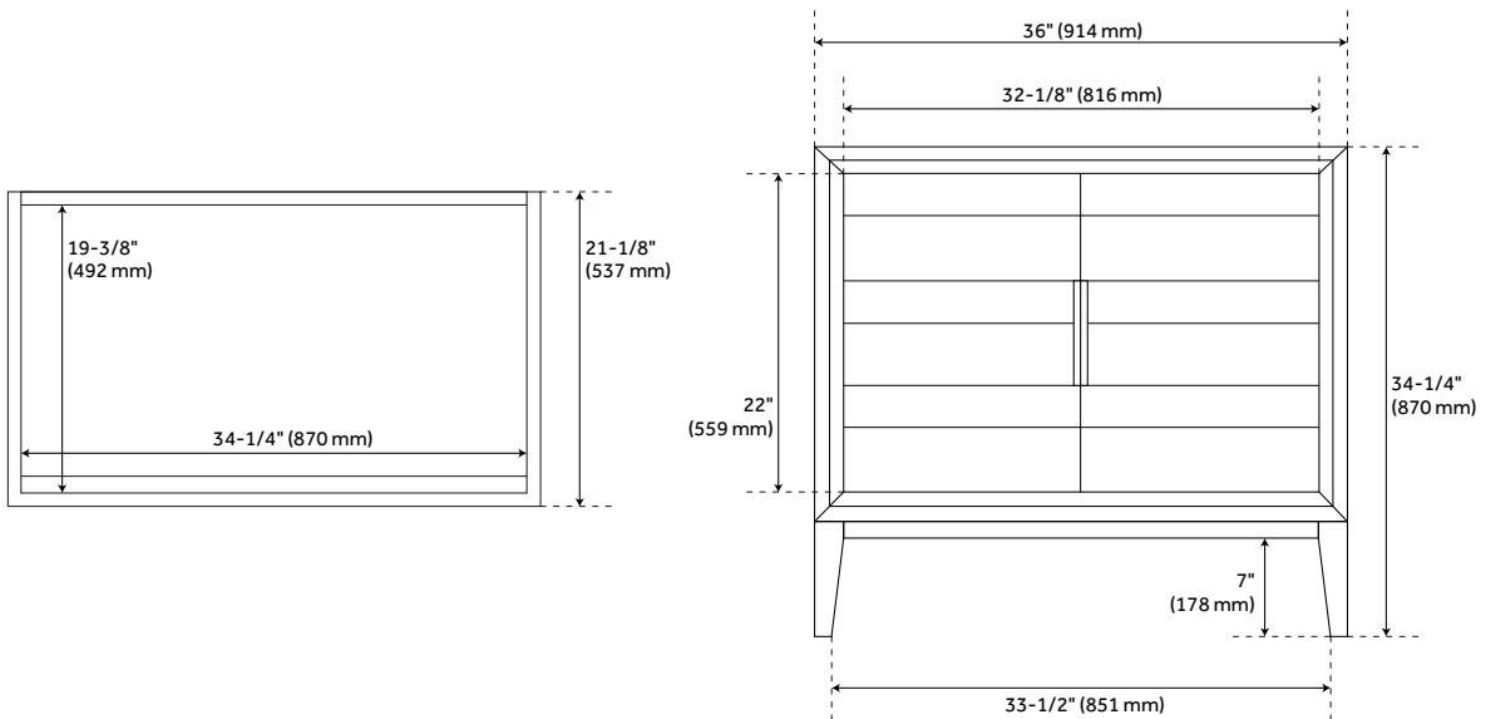

36" ALISO TEAK VANITY - NATURAL TEAK - VANITY CABINET ONLY

SKU: 482481
Code: SH482481

REVISED 8/7/2024