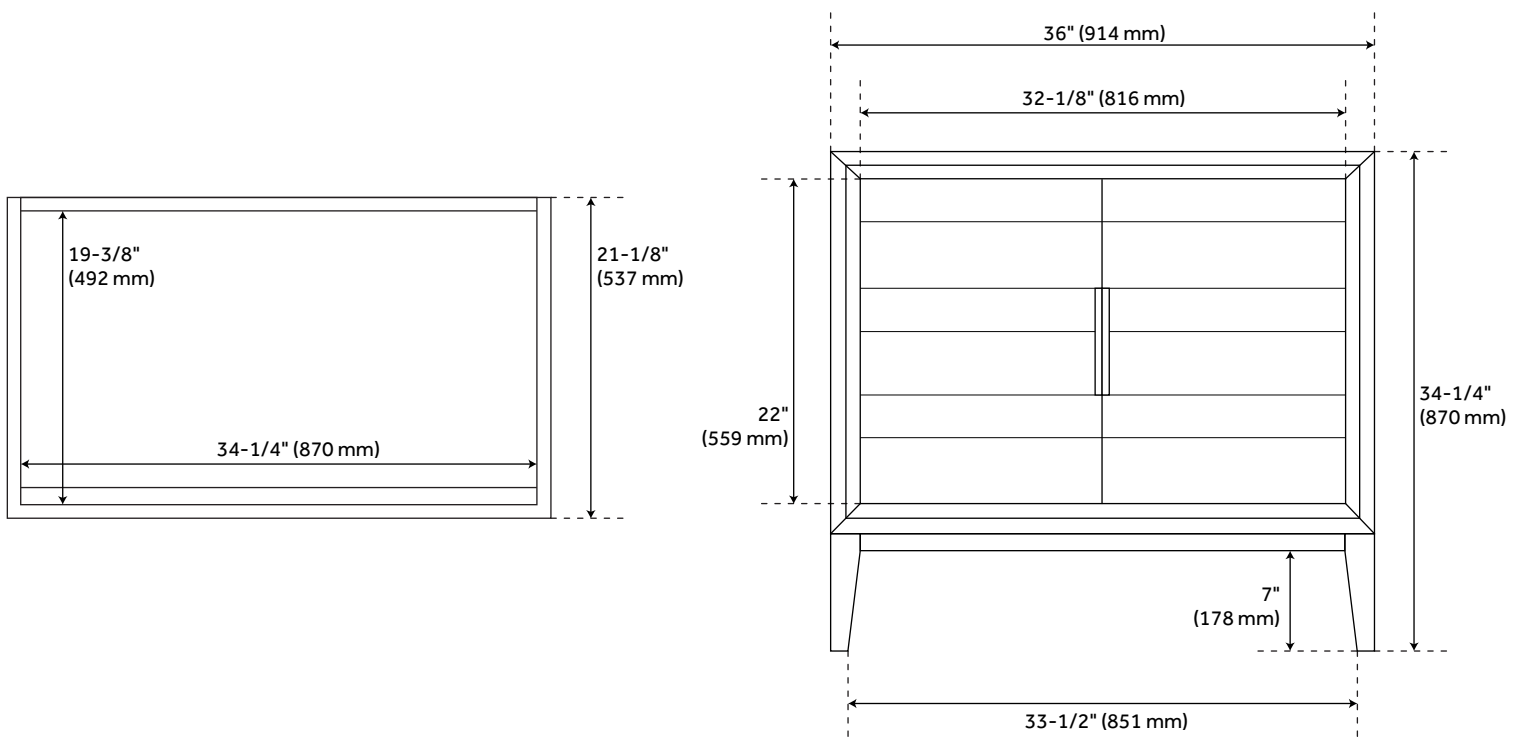

36" ALISO TEAK VANITY - NATURAL TEAK - VANITY CABINET ONLY

SKU: 482481
Code: SH482481

FEATURES

Installation Type: Freestanding
Features: Soft-Close Hinges
Product Finish: Natural Teak
Material: Teak
Number of Doors: 2
Number of Drawers: 3
Width: 36"
Height: 34-1/4"
Depth: 21-1/8"
Assembly Required: No
Number of Shelves: 1
Number of Basins: 1
Vanity Top Options: No Top
Faucet Included: No
Vanity Top Material: No Top
Size: 36"
Adjustable Shelves: Yes
Hardware Finish: Black
Built-In Adjusters: Yes
Sink Included: no
Vanity Top Included: no
Backsplash: No
Mirror Included: false

REVISED 4/24/2023

36" ALISO TEAK VANITY - NATURAL TEAK - VANITY CABINET ONLY

SKU: 482481
Code: SH482481

ADDITIONAL FEATURES

- See Installation Instructions for directions to attach the vanity top and sink.
- All dimensions are ($\pm 1/2$ ").

REVISED 4/24/2023

36" ALISO TEAK VANITY - NATURAL TEAK

All dimensions and specifications are nominal and may vary. Use actual products for accuracy in critical situations.