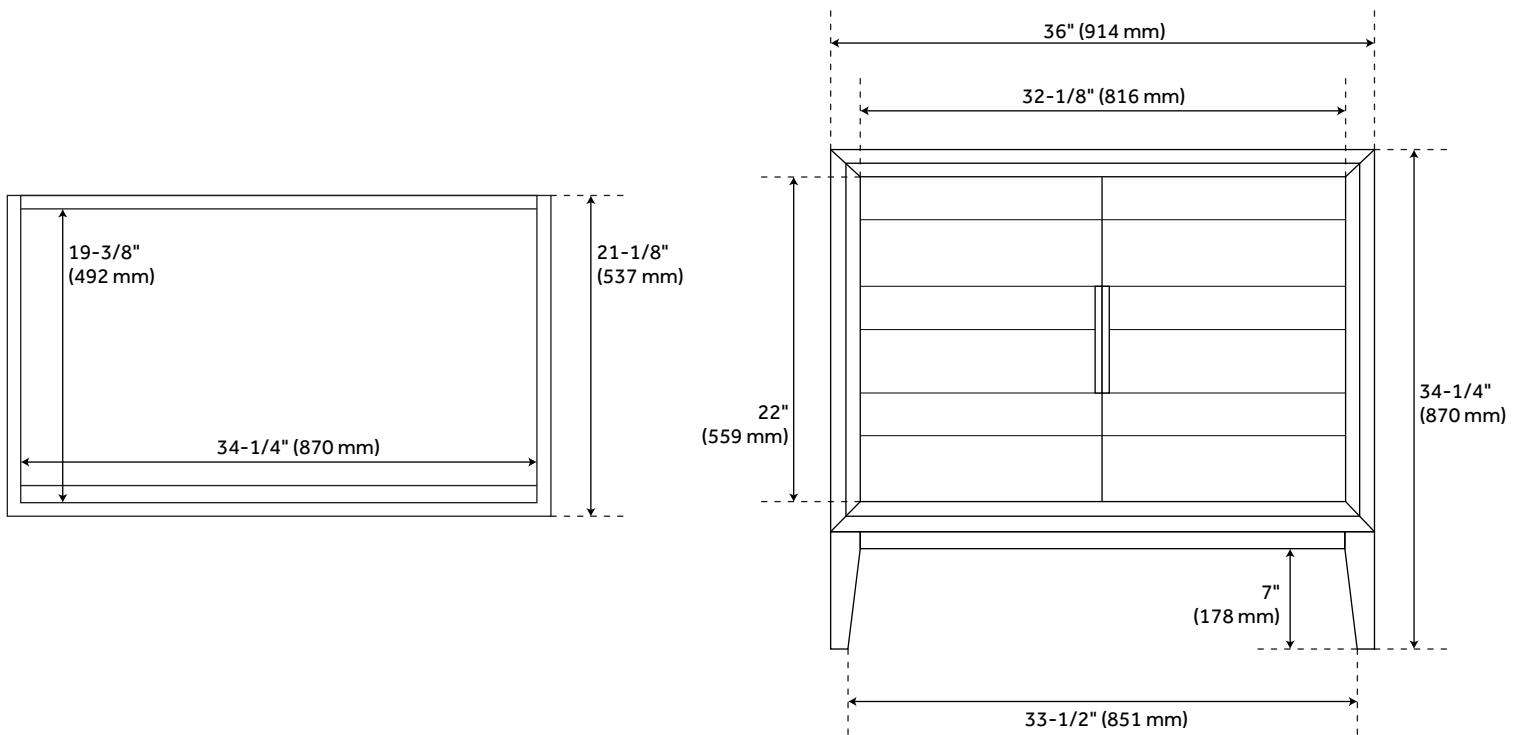

36" ALISO TEAK VANITY - NATURAL TEAK

All dimensions and specifications are nominal and may vary. Use actual products for accuracy in critical situations.