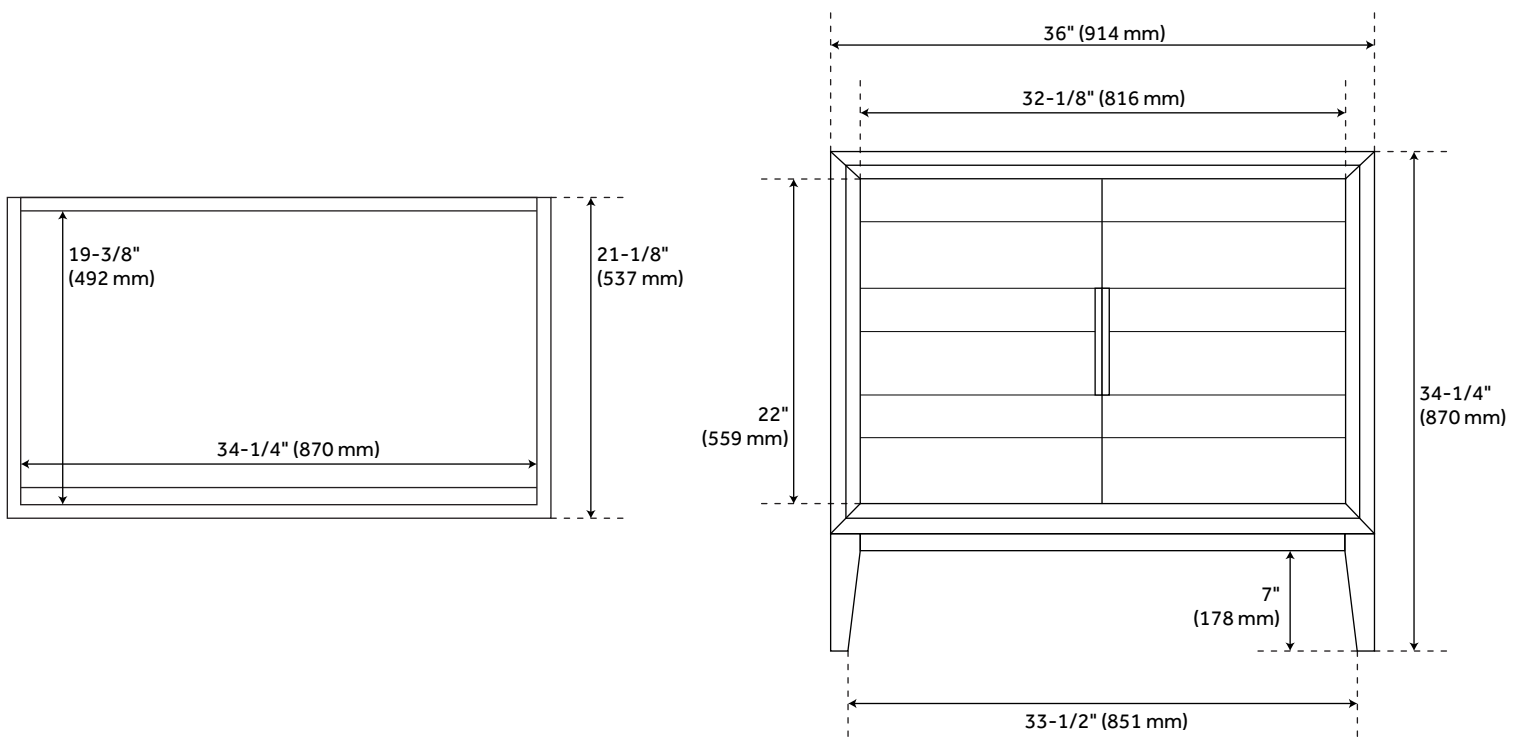

36" ALISO TEAK VANITY WITH UNDERMOUNT SINK - NATURAL TEAK

SKU: 950706-36-UM

Code: SH482549, SH482550, SH482551, SH482552

FEATURES

Installation Type: Freestanding
Features: Soft-Close Hinges
Product Finish: Natural Teak
Material: Teak
Number of Doors: 2
Width: 36"
Height: 34-1/4"
Depth: 21-1/8"
Assembly Required: No
Number of Shelves: 1
Number of Basins: 1
Sink Installation: Undermount - Oval
Fits Drain Hole Size: 1-1/2"
Faucet Included: No
Sink Material: Porcelain
Vanity Top Thickness: 3cm
Size: 36"
Adjustable Shelves: Yes
Hardware Finish: Black
Built-In Adjusters: Yes
Sink Included: yes
Sink Color: White
Basin Overflow: Yes
Vanity Top Included: yes
Vanity Top Depth: 22"
Vanity Top Width: 37"
Mirror Included: false

REVISED 4/24/2023

36" ALISO TEAK VANITY WITH UNDERMOUNT SINK - NATURAL TEAK

SKU: 950706-36-UM

Code: SH482549, SH482550, SH482551, SH482552

ADDITIONAL FEATURES

- Includes a matching backsplash and a white porcelain sink.
- Granite is A-grade. Polished Carrara Marble is sourced from Italy.
- Each stone top is carved from a single piece of stone and will feature natural variations.
- See Installation Instructions for directions to attach the vanity top and sink.
- All dimensions are ($\pm 1/2''$).
- [Wood finish samples available.](#)

REVISED 4/24/2023

36" ALISO TEAK VANITY - NATURAL TEAK

All dimensions and specifications are nominal and may vary. Use actual products for accuracy in critical situations.