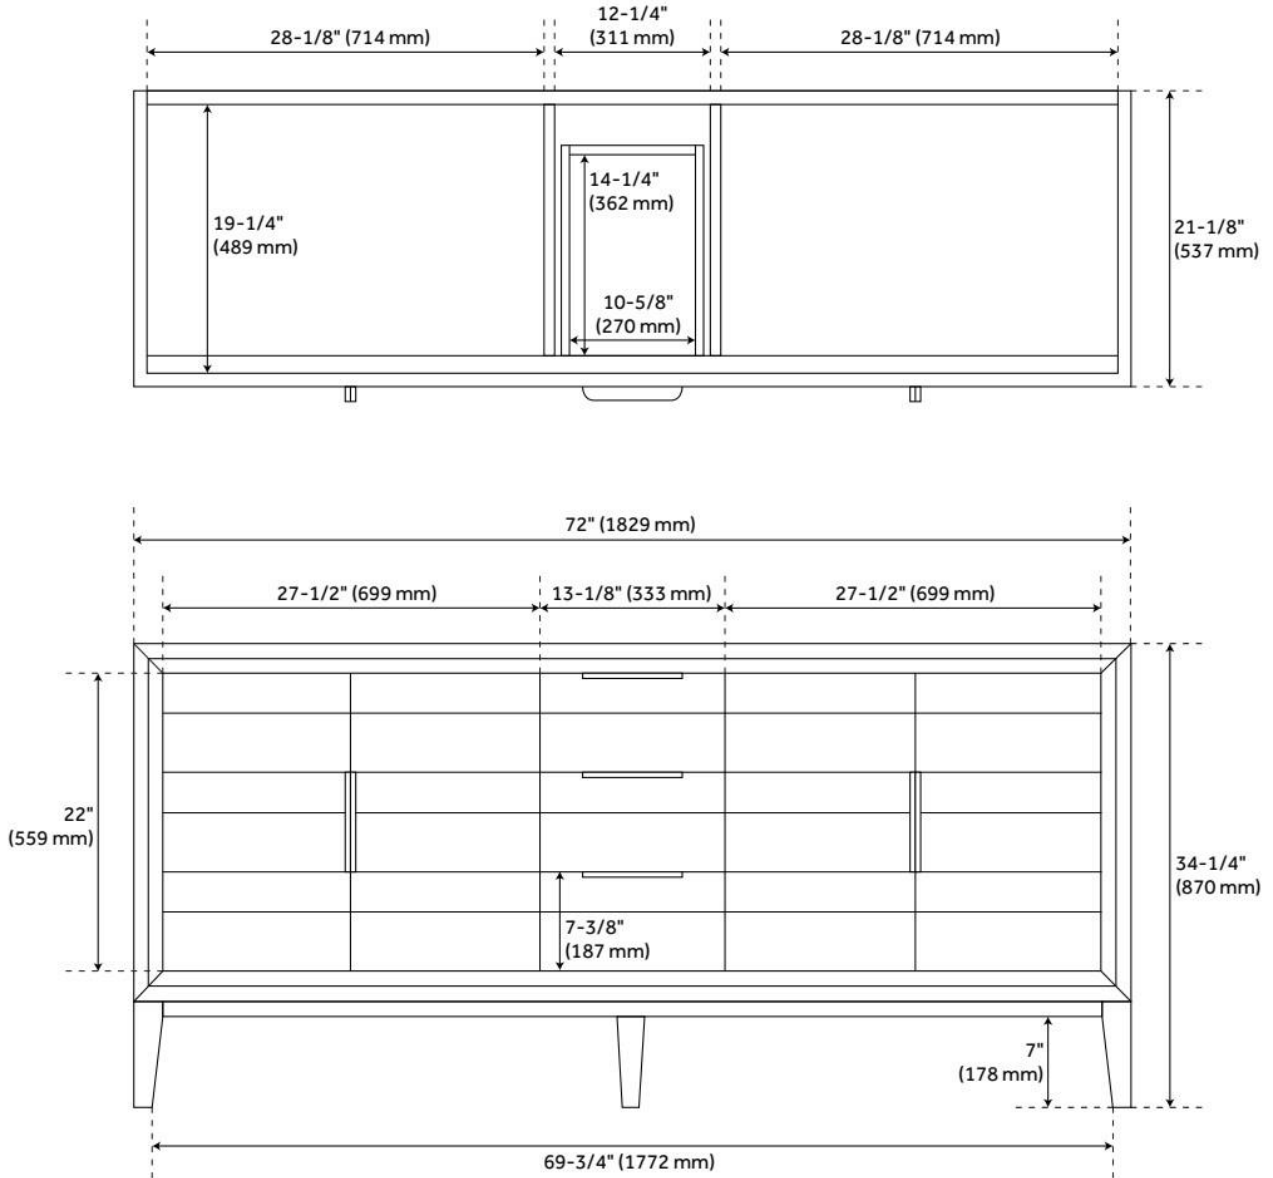

72" ALISO TEAK DOUBLE VANITY - NATURAL TEAK - VANITY CABINET ONLY

SKU: 482482
Code: SH482482

FEATURES

Material: Teak
Product Finish: Natural Teak
Number of Doors: 4
Number of Drawers: 3
Soft-Close Hinges: Yes
Dovetail Drawers: Yes
Adjustable Shelves: Yes
Hardware Finish: Black
Built-In Adjusters: Yes

ADDITIONAL FEATURES

- See Installation Instructions for directions to attach the vanity top and sink.
- All dimensions are ($\pm 1/2$ ").

REVISED 8/5/2024

72" ALISO TEAK DOUBLE VANITY - NATURAL TEAK - VANITY CABINET ONLY

SKU: 482482
Code: SH482482

REVISED 8/5/2024