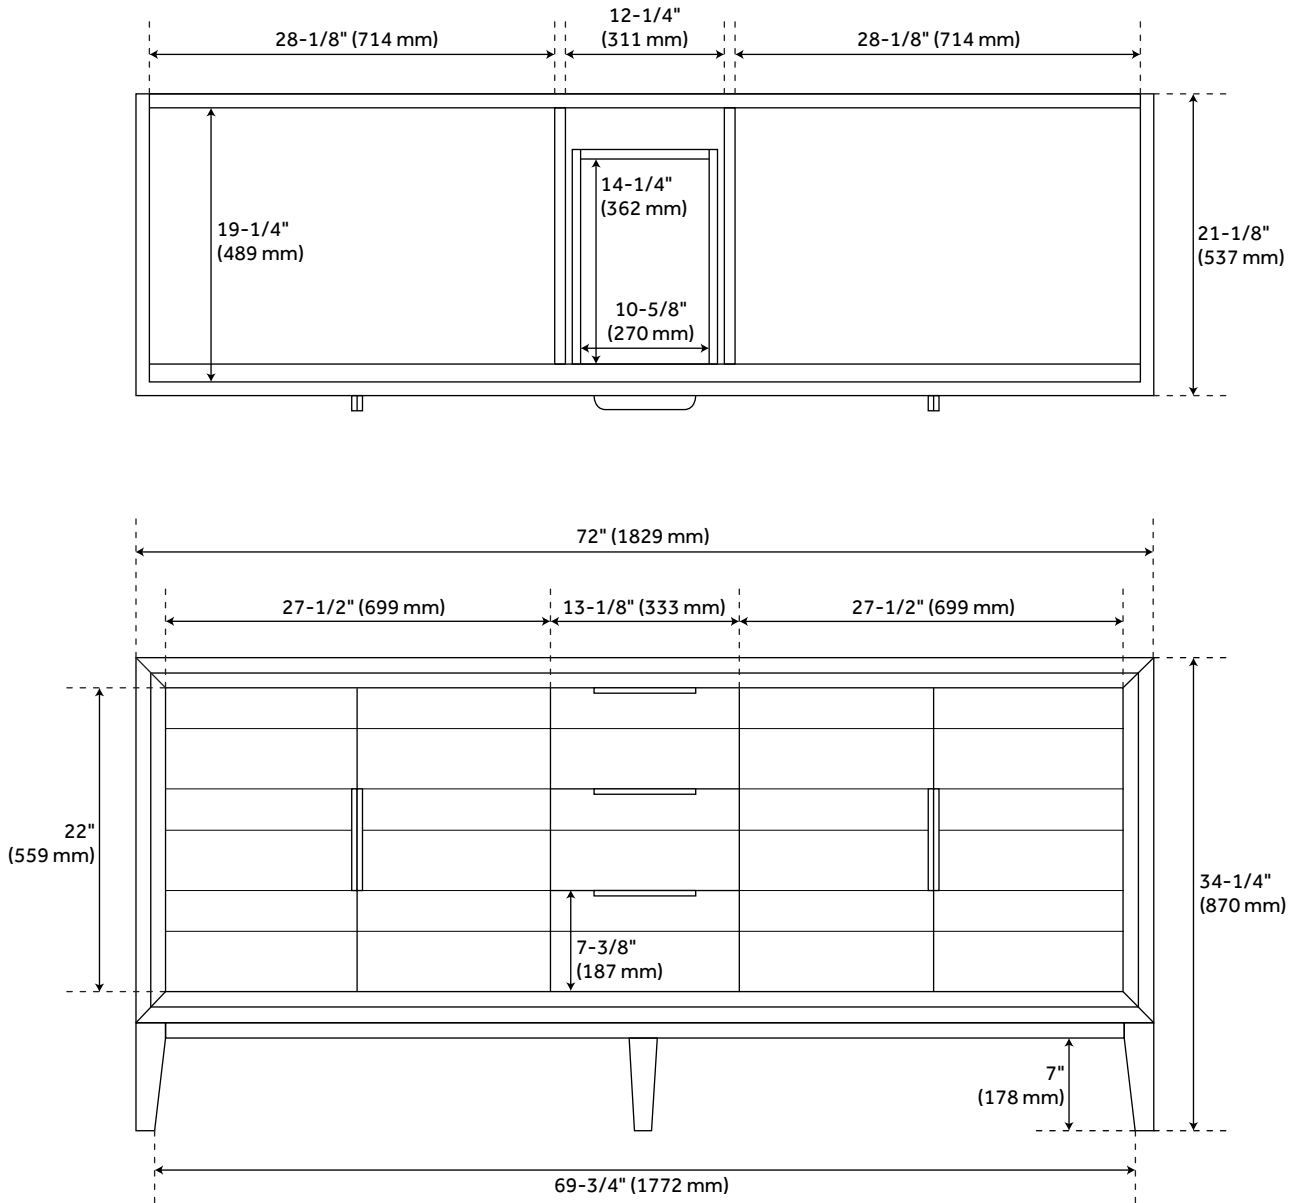

72" ALISO TEAK DOUBLE VANITY WITH RECTANGULAR UNDERMOUNT SINK - NATURAL

SKU: 950706-72-RUMB

CODES/STANDARDS

FEATURES

Installation Type: Freestanding
Features: Soft-Close Hinges
Product Finish: Natural Teak
Material: Teak
Number of Doors: 4
Number of Drawers: 3
Width: 72"
Height: 34-1/4"
Depth: 21-1/8"
Assembly Required: No
Number of Shelves: 2
Dovetail Drawers: Yes
Number of Basins: 2
Sink Installation: Undermount - Rectangle
Fits Drain Hole Size: 1-1/2"
Faucet Included: No
Sink Material: Porcelain
Vanity Top Thickness: 3cm
Size: 72"
Adjustable Shelves: Yes
Hardware Finish: Black
Built-In Adjusters: Yes
Sink Included: Optional
Sink Color: White
Basin Overflow: Yes
Vanity Top Included: Optional
Vanity Top Depth: 22"
Vanity Top Width: 73"
Mirror Included: No

Code:
REVISED 6/6/2022

72" ALISO TEAK DOUBLE VANITY - NATURAL TEAK

SKU: 482482

All dimensions and specifications are nominal and may vary. Use actual products for accuracy in critical situations.