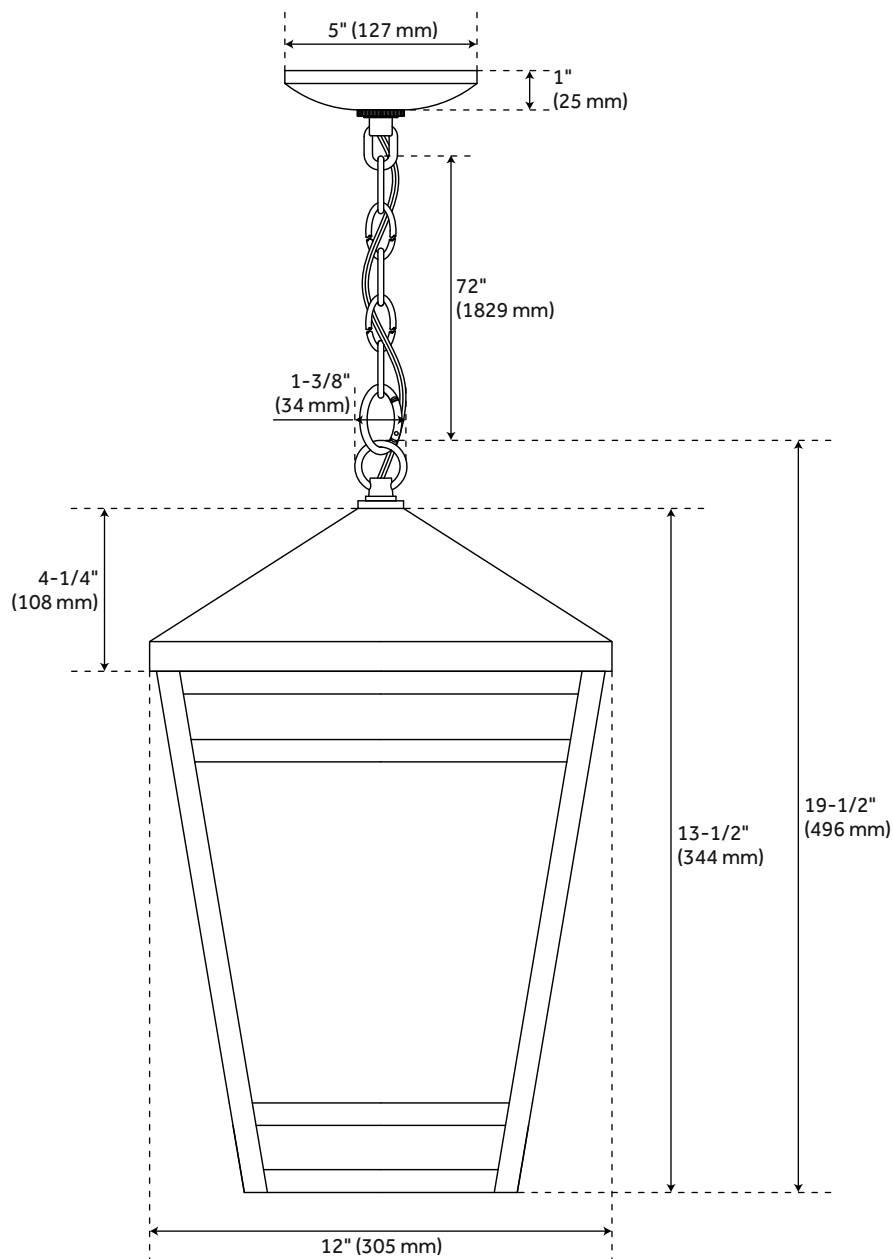

EDGEHILL 3-LIGHT OUTDOOR PENDANT - BLACK

SKU: 482644

FEATURES

Installation Type: Ceiling Mount
Design: Traditional
Product Finish: Black
Material: Aluminium, Glass
Width: 12"
Height: 19-1/2"
Mounting Hardware Included: Yes
Shade Material: Clear
Number of Bulbs: 3
Location Type: Outdoor
Bulbs Included: No
Bulb Type: Medium E12
Wattage per Bulb: 60

CODES/STANDARDS

UL 1598 / CSA C22.2 No 250.0

Code: SHEL4504
REVISED 7/10/2022

EDGEHILL 3-LIGHT OUTDOOR PENDANT LIGHT - BLACK

SKU: 482644

SHEL4504

All dimensions and specifications are nominal and may vary. Use actual products for accuracy in critical situations.