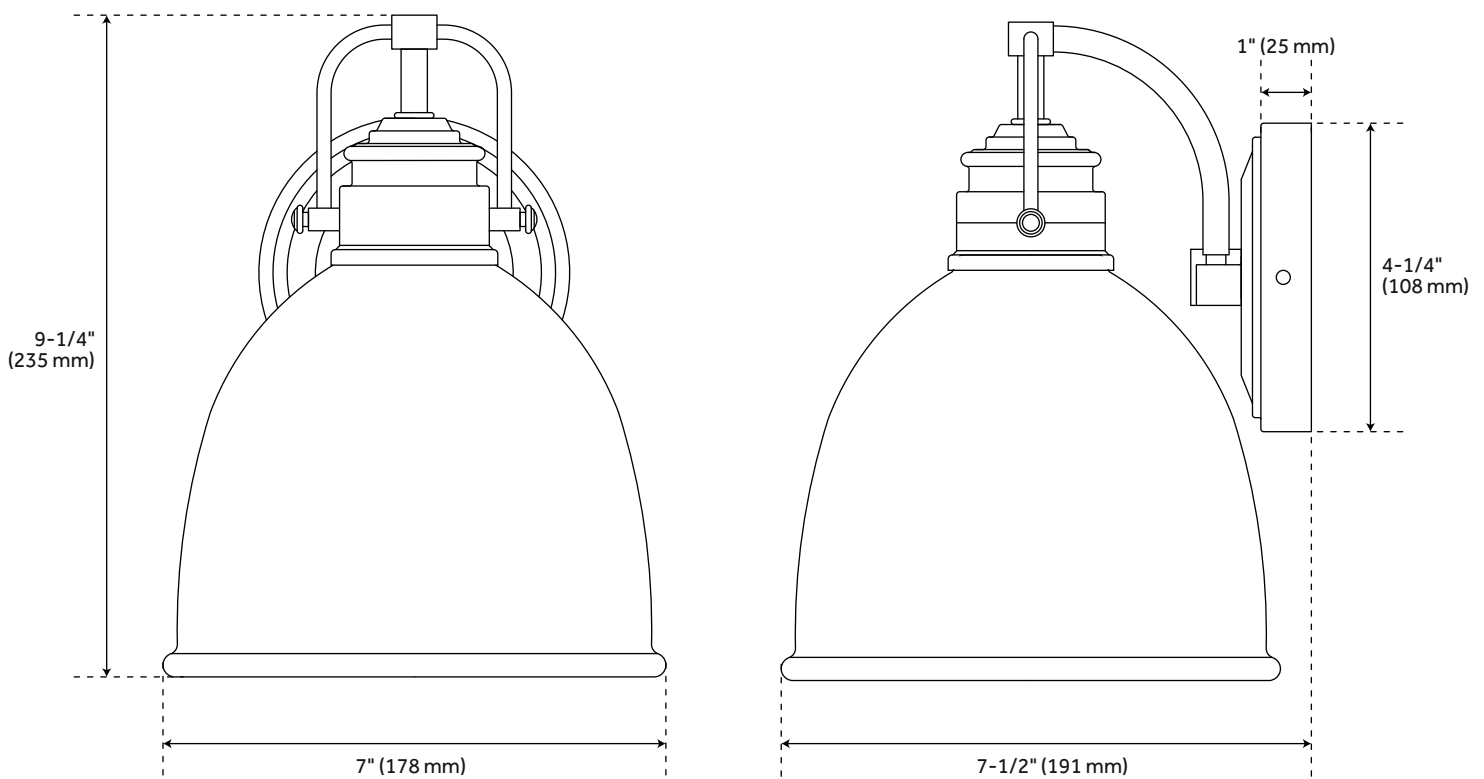

GRINNELL SINGLE VANITY LIGHT - HIGH GLOSS BLACK/POLISHED CHROME

SKU: 482656

Code: SHVL3211GLBK

UL 1598 / CSA C22.2 No 250.0

FEATURES

Installation Type: Wall Mount
Design: Modern
Product Finish: Black/Polished Chrome
Material: Steel
Width: 7"
Height: 9-1/4"
Depth: 7-1/2"
Base Plate Diameter: 4-1/4"
Mounting Hardware Included: Yes
Size: 7"
Shade Finish: Black
Shade Material: Metal
Number of Bulbs: 1
Base Plate Depth: 1"
Location Type: Suitable for Damp Locations
Bulbs Included: No
Bulb Type: Candelabra E-12
Wattage per Bulb: 60
Remote Included: No
Extension: 7-1/2"
Weight: 2.255
Wire Length: 15
Voltage: 120V
Voltage: 120

REVISED 3/31/2023

GRINNELL SINGLE VANITY LIGHT - HIGH GLOSS BLACK/POLISHED CHROME

SKU: 482656

Code: SHVL3211GLBK

ADDITIONAL FEATURES

- Hardwired.

REVISED 3/31/2023

GRINNELL VANITY SCONCE - SINGLE LIGHT

SKU: 482656
SHVL3211GLBK

All dimensions and specifications are nominal and may vary. Use actual products for accuracy in critical situations.