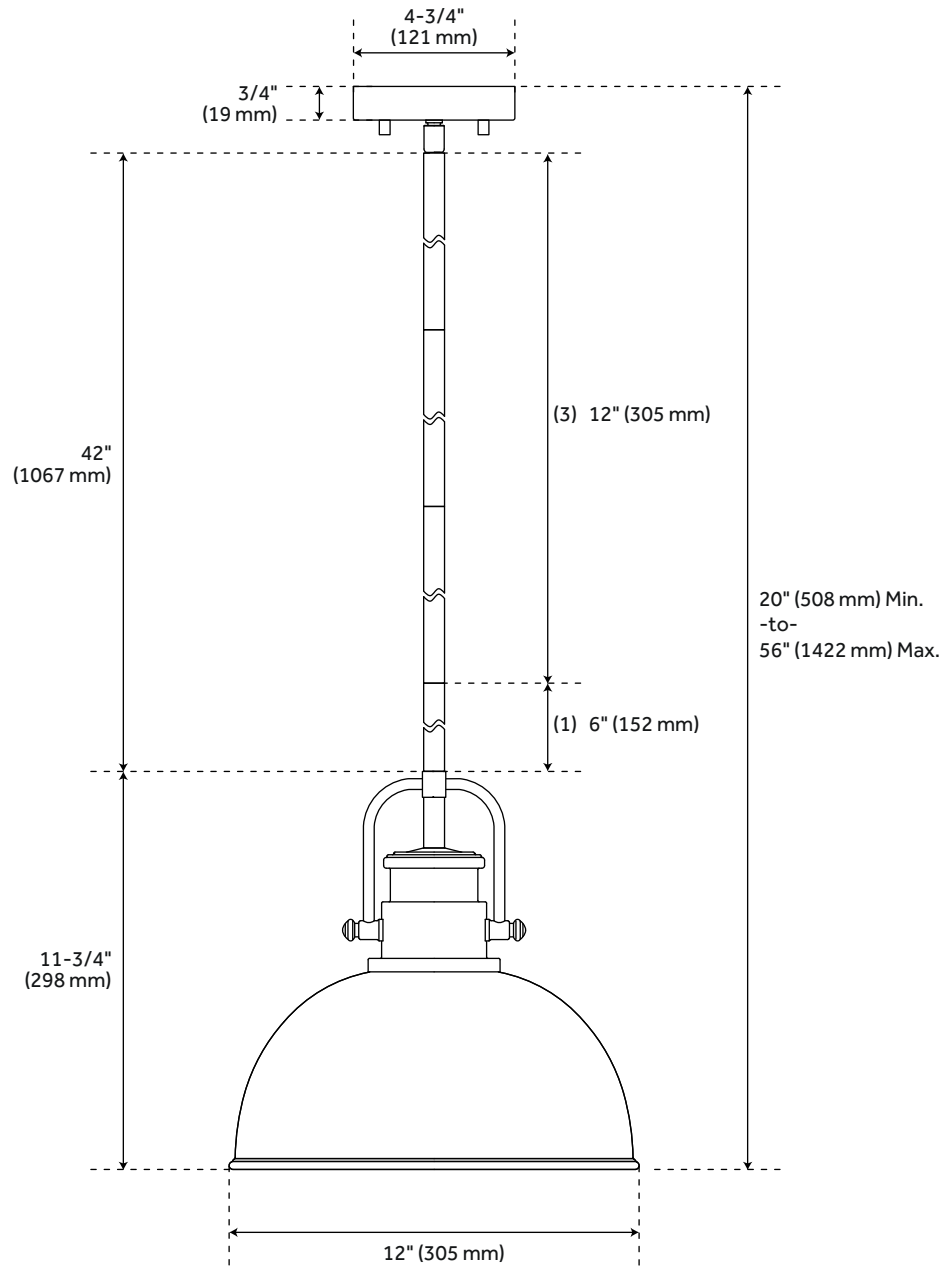

GRINNELL PENDANT LIGHT SINGLE LIGHT - GLOSS BLACK/POLISHED CHROME

SKU: 482660
SHPL3391GLBK

All dimensions and specifications are nominal and may vary. Use actual products for accuracy in critical situations.