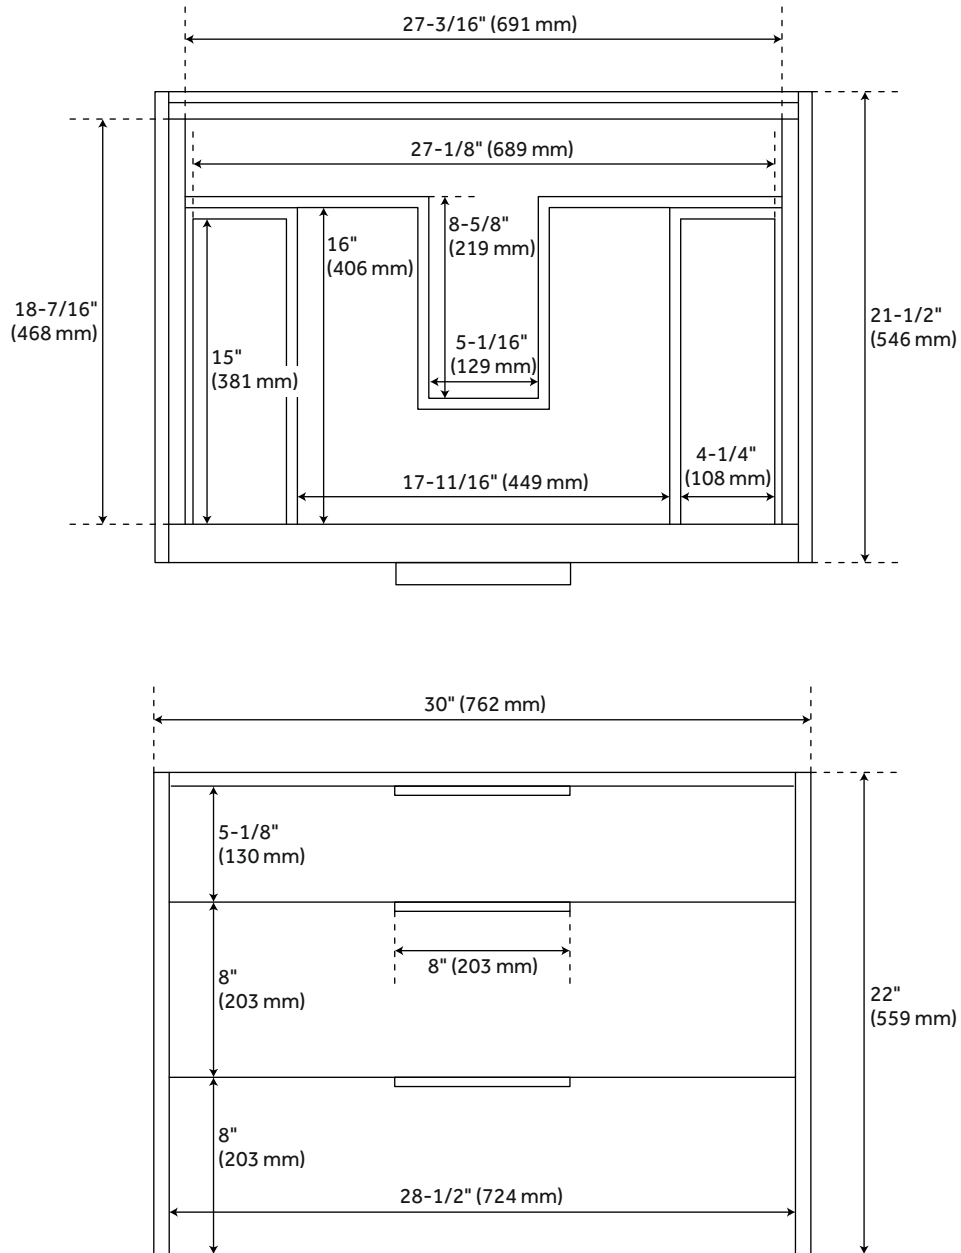

# 30" DITA WALL-MOUNT VANITY WITH RECTANGULAR UNDERMOUNT SINK - HONEY OAK

SKU: 953672-30-RUMB

## FEATURES

Installation Type: Wall-Mount  
Features: Soft-Close Hinges  
Product Finish: Honey Oak  
Material: Wood  
Number of Drawers: 3  
Width: 30"  
Height: 22"  
Depth: 21-1/2"  
Assembly Required: No  
Dovetail Drawers: Yes  
Number of Basins: 1  
Sink Installation: Undermount - Rectangle  
Fits Drain Hole Size: 1-1/2"  
Faucet Included: No  
Sink Material: Porcelain  
Vanity Top Thickness: 3cm  
Size: 30"  
Hardware Finish: Satin Brass  
Sink Included: Optional  
Sink Color: White  
Basin Overflow: Yes  
Vanity Top Included: Optional  
Vanity Top Depth: 22"  
Vanity Top Width: 31"  
Mirror Included: No

# 30" DITA WALL-MOUNT VANITY - HONEY OAK

SKU: 482859

All dimensions and specifications are nominal and may vary. Use actual products for accuracy in critical situations.