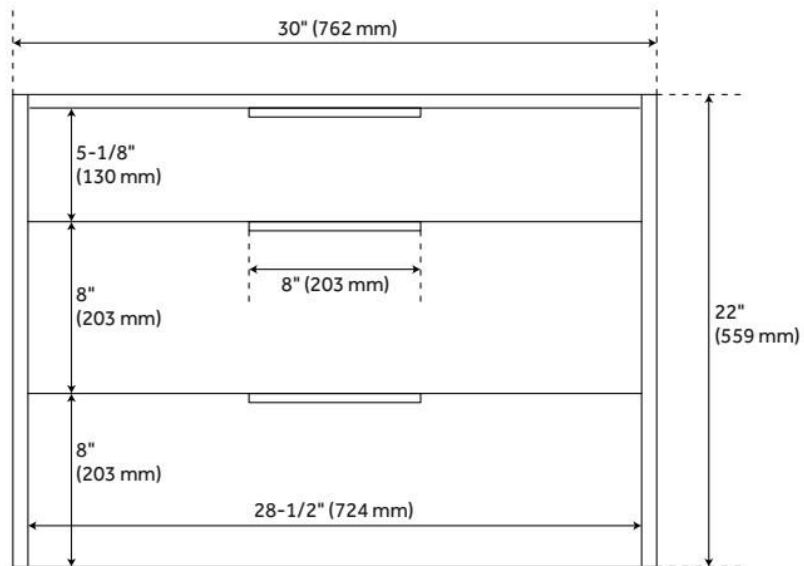

30" DITA WALL-MOUNT VANITY - HONEY OAK - VANITY CABINET ONLY

SKU: 482859
Code: SH482859

REVISED 8/8/2024