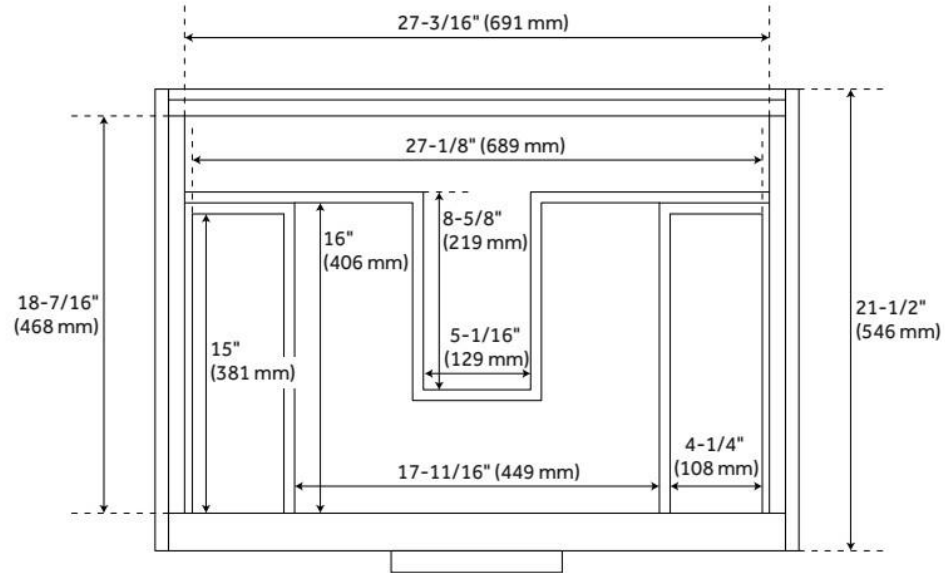

30" DITA WALL-MOUNT VANITY - HONEY OAK - VANITY CABINET ONLY

SKU: 482859
Code: SH482859

FEATURES

Material: Wood
Product Finish: Honey Oak
Number of Drawers: 3
Soft-Close Slides: Yes
Dovetail Drawers: Yes
Hardware Finish: Satin Brass
Built-In Adjusters: No

ADDITIONAL FEATURES

- See Installation Instructions for directions to attach the vanity top and sink.
- All dimensions are ($\pm 1/2$ ").

REVISED 8/8/2024

30" DITA WALL-MOUNT VANITY - HONEY OAK - VANITY CABINET ONLY

SKU: 482859
Code: SH482859

REVISED 8/8/2024