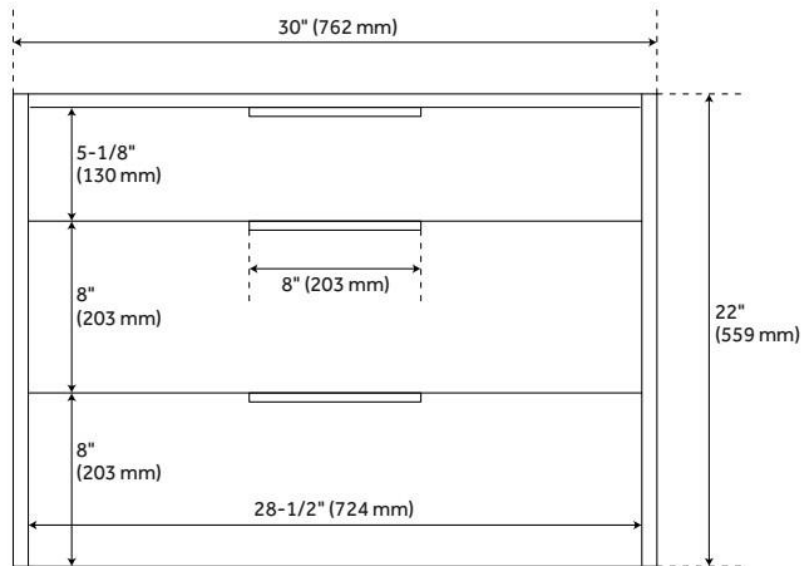

30" DITA WALL-MOUNT VANITY - BLACK - VANITY CABINET ONLY

SKU: 482860
Code: SH482860

FEATURES

Material: Wood
Product Finish: Black
Number of Drawers: 3
Soft-Close Slides: Yes
Dovetail Drawers: Yes
Hardware Finish: Satin Black
Built-In Adjusters: No

ADDITIONAL FEATURES

- See Installation Instructions for directions to attach the vanity top and sink.
- All dimensions are ($\pm 1/2$ ").

REVISED 7/29/2024

30" DITA WALL-MOUNT VANITY - BLACK - VANITY CABINET ONLY

SKU: 482860
Code: SH482860

REVISED 7/29/2024