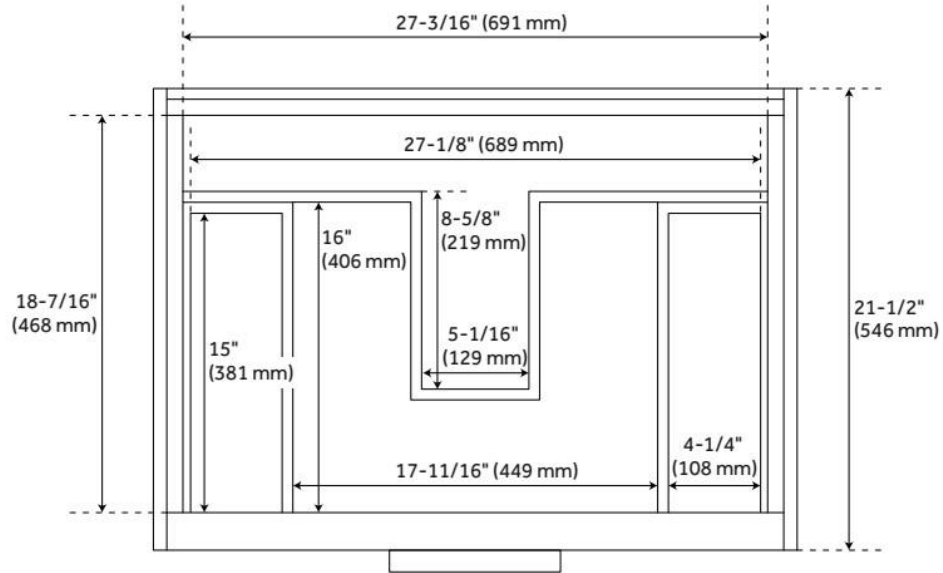

30" DITA WALL-MOUNT VANITY - BLACK - VANITY CABINET ONLY

SKU: 482860
Code: SH482860

FEATURES

Material: Wood
Product Finish: Black
Number of Drawers: 3
Soft-Close Slides: Yes
Dovetail Drawers: Yes
Hardware Finish: Satin Black
Built-In Adjusters: No

ADDITIONAL FEATURES

- See Installation Instructions for directions to attach the vanity top and sink.
- All dimensions are ($\pm 1/2$ ").

REVISED 7/29/2024

30" DITA WALL-MOUNT VANITY - BLACK - VANITY CABINET ONLY

SKU: 482860
Code: SH482860

REVISED 7/29/2024