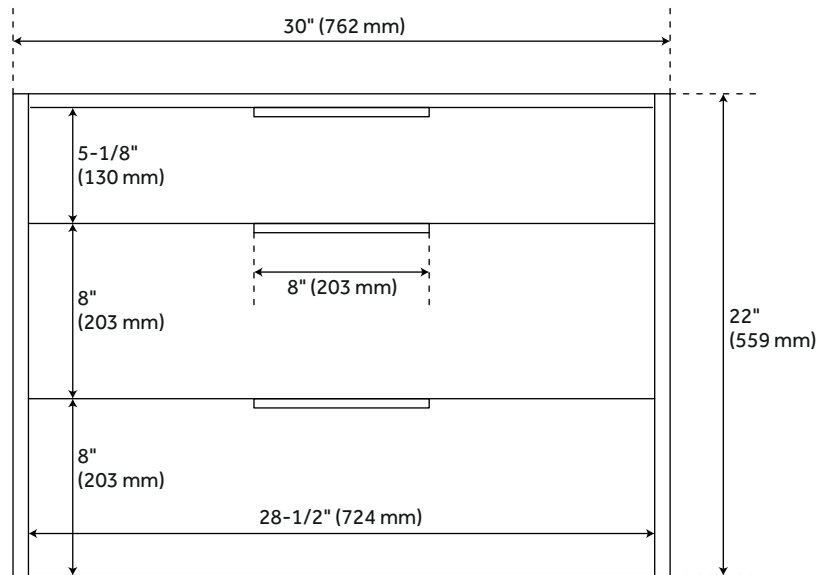

30" DITA WALL-MOUNT VANITY WITH UNDERMOUNT SINK - BLACK

SKU: 953673-30-UM

CODES/STANDARDS

FEATURES

Installation Type: Wall-Mount
Features: Soft-Close Hinges
Product Finish: Black
Material: Wood
Number of Drawers: 3
Width: 30"
Height: 22"
Depth: 21-1/2"
Assembly Required: No
Dovetail Drawers: Yes
Number of Basins: 1
Sink Installation: Undermount - Oval
Fits Drain Hole Size: 1-1/2"
Faucet Included: No
Sink Material: Porcelain
Vanity Top Thickness: 3cm
Size: 30"
Hardware Finish: Satin Black
Sink Included: Optional
Sink Color: White
Basin Overflow: Yes
Vanity Top Included: Optional
Vanity Top Depth: 22"
Vanity Top Width: 31"
Mirror Included: No

Code:
REVISED 6/21/2022

30" DITA WALL-MOUNT VANITY - BLACK

SKU: 482860

All dimensions and specifications are nominal and may vary. Use actual products for accuracy in critical situations.