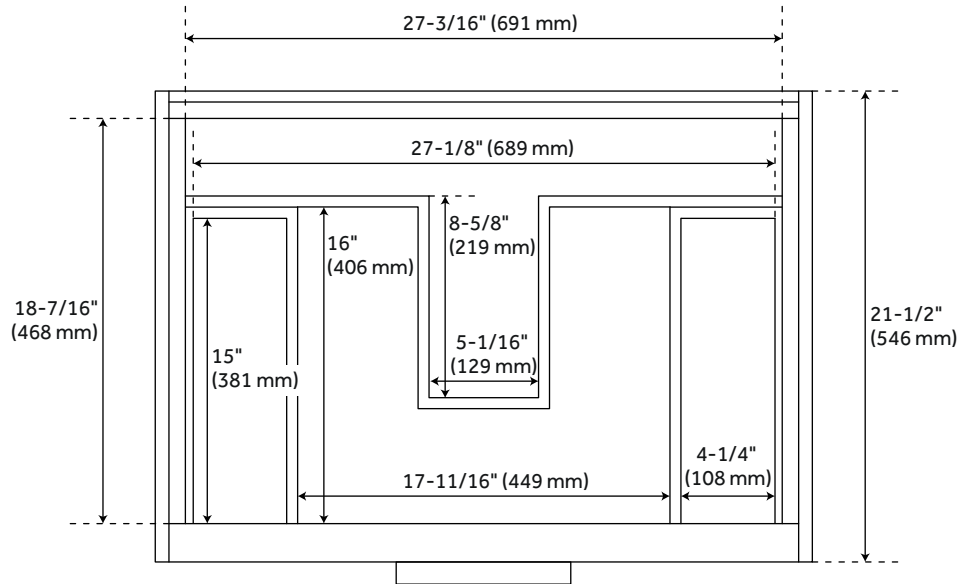

30" DITA WALL-MOUNT VANITY WITH UNDERMOUNT SINK - BLACK

SKU: 953673-30-UM

CODES/STANDARDS

FEATURES

Installation Type: Wall-Mount
Features: Soft-Close Hinges
Product Finish: Black
Material: Wood
Number of Drawers: 3
Width: 30"
Height: 22"
Depth: 21-1/2"
Assembly Required: No
Dovetail Drawers: Yes
Number of Basins: 1
Sink Installation: Undermount - Oval
Fits Drain Hole Size: 1-1/2"
Faucet Included: No
Sink Material: Porcelain
Vanity Top Thickness: 3cm
Size: 30"
Hardware Finish: Satin Black
Sink Included: Optional
Sink Color: White
Basin Overflow: Yes
Vanity Top Included: Optional
Vanity Top Depth: 22"
Vanity Top Width: 31"
Mirror Included: No

Code:
REVISED 6/21/2022

30" DITA WALL-MOUNT VANITY - BLACK

SKU: 482860

All dimensions and specifications are nominal and may vary. Use actual products for accuracy in critical situations.