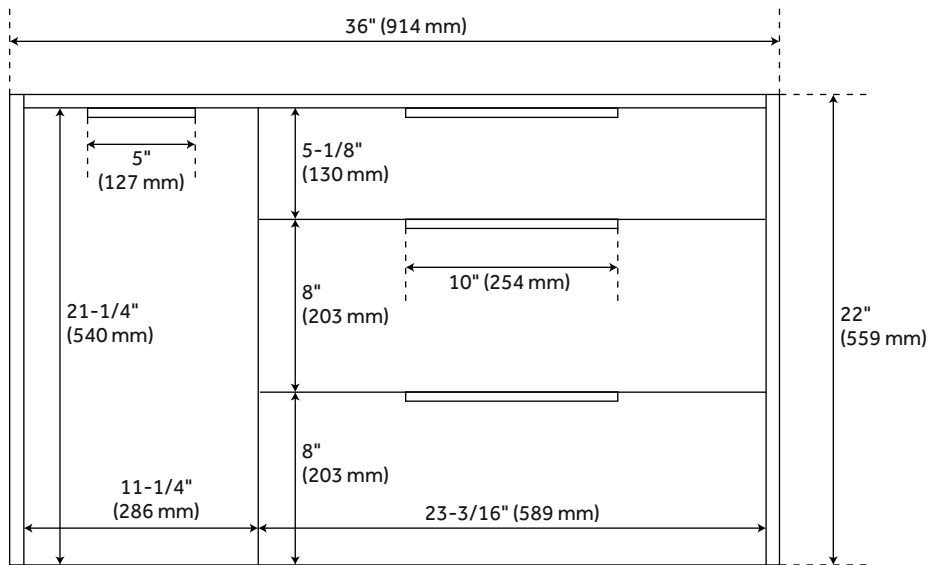

36" DITA WALL-MOUNT VANITY WITH RIGHT OFFSET RECTANGULAR UNDERMOUNT SINK - HONEY OAK

SKU: 953672-36-RUMB

Code: SH483537, SH483538

FEATURES

Installation Type: Wall Mount
Features: Soft-Close Hinges; Offset Sink
Product Finish: Honey Oak
Material: Wood
Number of Doors: 1
Number of Drawers: 2
Width: 36"
Height: 22"
Depth: 21-1/2"
Assembly Required: No
Number of Shelves: 1
Dovetail Drawers: Yes
Number of Basins: 1
Sink Installation: Undermount - Rectangle
Faucet Centers: 8"
Fits Drain Hole Size: 1-1/2"
Faucet Included: No
Sink Material: Porcelain
Vanity Top Thickness: 3cm
Size: 36"
Adjustable Shelves: Yes
Hardware Finish: Satin Brass
Sink Included: yes
Sink Color: White
Basin Overflow: Yes
Vanity Top Included: yes
Vanity Top Depth: 22"
Vanity Top Width: 37"
Mirror Included: false

REVISED 4/6/2023

36" DITA WALL-MOUNT VANITY WITH RIGHT OFFSET RECTANGULAR UNDERMOUNT SINK - HONEY OAK

SKU: 953672-36-RUMB

Code: SH483537, SH483538

ADDITIONAL FEATURES

- Features 1 tilt-out drawer and 2 full-size drawers.
- Includes a matching backsplash and white porcelain sink.
- Granite is A-grade. Polished Carrara Marble is sourced from Italy.
- Each stone top is carved from a single piece of stone and will feature natural variations.
- See Installation Instructions for directions to attach the vanity top and sink.
- Features a tilt out drawer.
-
- All dimensions are ($\pm 1/2$ ").
- [Wood finish samples available.](#)

REVISED 4/6/2023

36" DITA WALL-MOUNT VANITY - HONEY OAK

SKU: 482861

All dimensions and specifications are nominal and may vary. Use actual products for accuracy in critical situations.