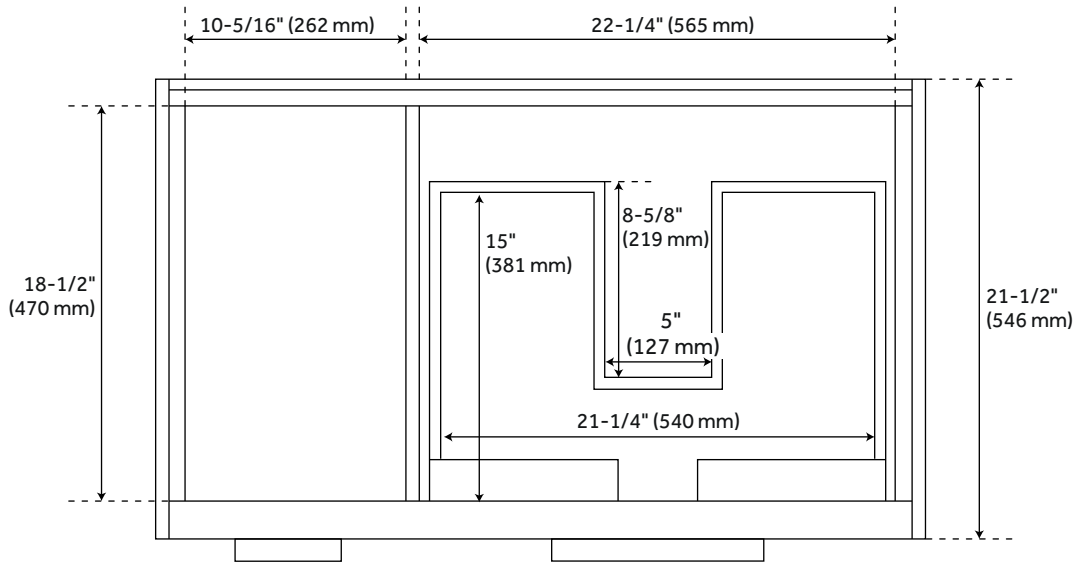

36" DITA WALL-MOUNT VANITY WITH RIGHT OFFSET RECTANGULAR UNDERMOUNT SINK - HONEY OAK

SKU: 953672-36-RUMB

Code: SH483537, SH483538

FEATURES

Installation Type: Wall Mount
Features: Soft-Close Hinges; Offset Sink
Product Finish: Honey Oak
Material: Wood
Number of Doors: 1
Number of Drawers: 2
Width: 36"
Height: 22"
Depth: 21-1/2"
Assembly Required: No
Number of Shelves: 1
Dovetail Drawers: Yes
Number of Basins: 1
Sink Installation: Undermount - Rectangle
Faucet Centers: 8"
Fits Drain Hole Size: 1-1/2"
Faucet Included: No
Sink Material: Porcelain
Vanity Top Thickness: 3cm
Size: 36"
Adjustable Shelves: Yes
Hardware Finish: Satin Brass
Sink Included: yes
Sink Color: White
Basin Overflow: Yes
Vanity Top Included: yes
Vanity Top Depth: 22"
Vanity Top Width: 37"
Mirror Included: false

REVISED 4/6/2023

36" DITA WALL-MOUNT VANITY WITH RIGHT OFFSET RECTANGULAR UNDERMOUNT SINK - HONEY OAK

SKU: 953672-36-RUMB

Code: SH483537, SH483538

ADDITIONAL FEATURES

- Features 1 tilt-out drawer and 2 full-size drawers.
- Includes a matching backsplash and white porcelain sink.
- Granite is A-grade. Polished Carrara Marble is sourced from Italy.
- Each stone top is carved from a single piece of stone and will feature natural variations.
- See Installation Instructions for directions to attach the vanity top and sink.
- Features a tilt out drawer.
-
- All dimensions are ($\pm 1/2$ ").
- [Wood finish samples available.](#)

REVISED 4/6/2023

36" DITA WALL-MOUNT VANITY - HONEY OAK

SKU: 482861

All dimensions and specifications are nominal and may vary. Use actual products for accuracy in critical situations.