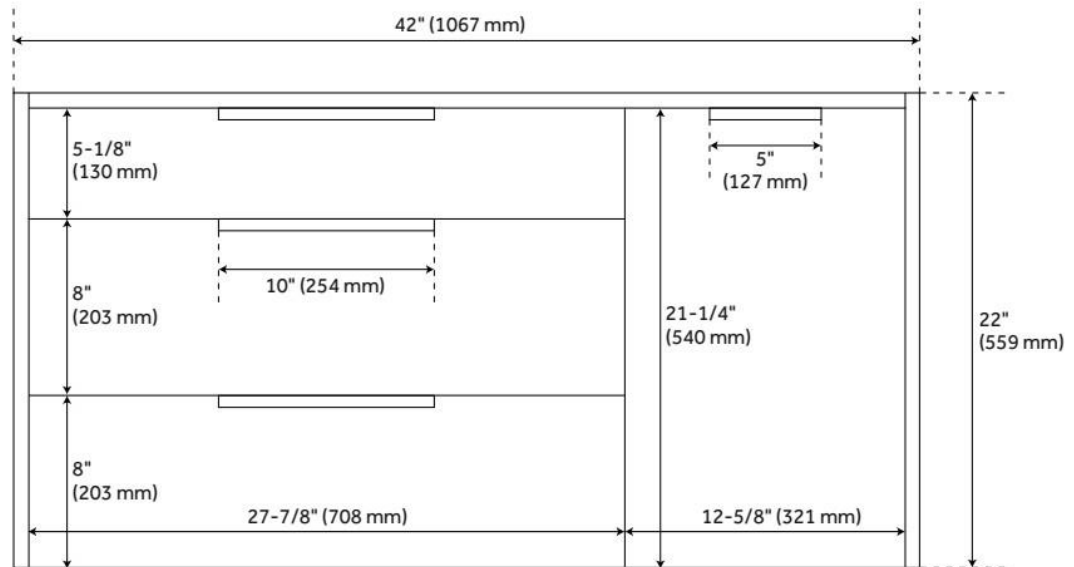

42" DITA WALL-MOUNT VANITY - BLACK - VANITY CABINET ONLY

SKU: 482865
Code: SH482865

REVISED 8/1/2024