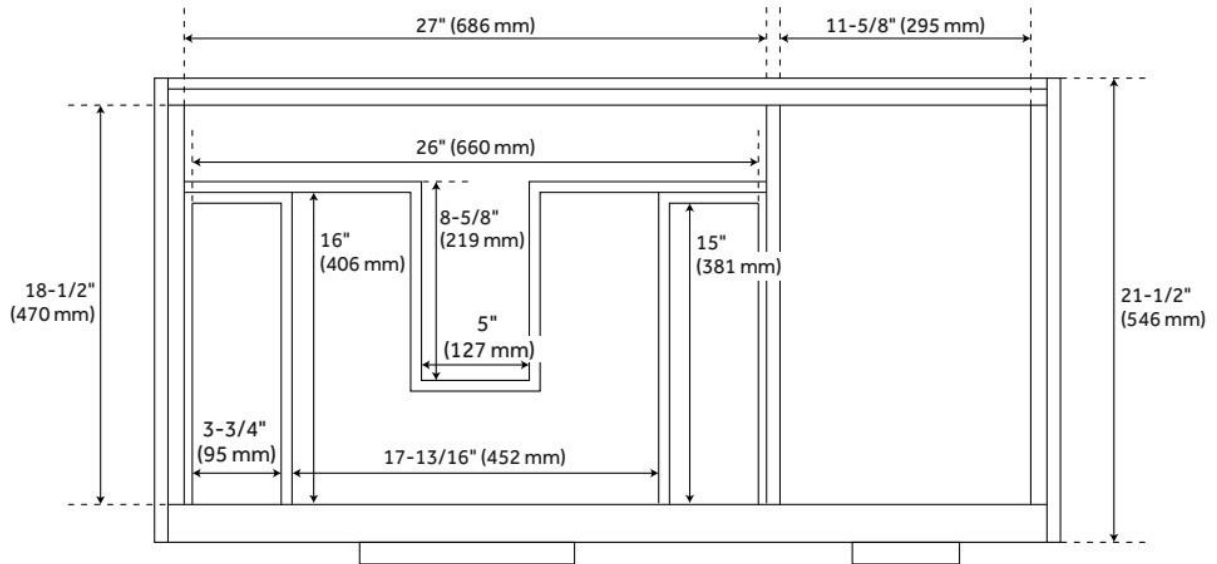

42" DITA WALL-MOUNT VANITY - BLACK - VANITY CABINET ONLY

SKU: 482865
Code: SH482865

FEATURES

Material: Wood
Product Finish: Black
Number of Doors: 1
Number of Drawers: 3
Soft-Close Hinges: Yes
Soft-Close Slides: Yes
Dovetail Drawers: Yes
Adjustable Shelves: Yes
Hardware Finish: Satin Black
Built-In Adjusters: No

ADDITIONAL FEATURES

- See Installation Instructions for directions to attach the vanity top and sink.
- All dimensions are ($\pm 1/2$ ").

REVISED 8/1/2024

42" DITA WALL-MOUNT VANITY - BLACK - VANITY CABINET ONLY

SKU: 482865
Code: SH482865

REVISED 8/1/2024