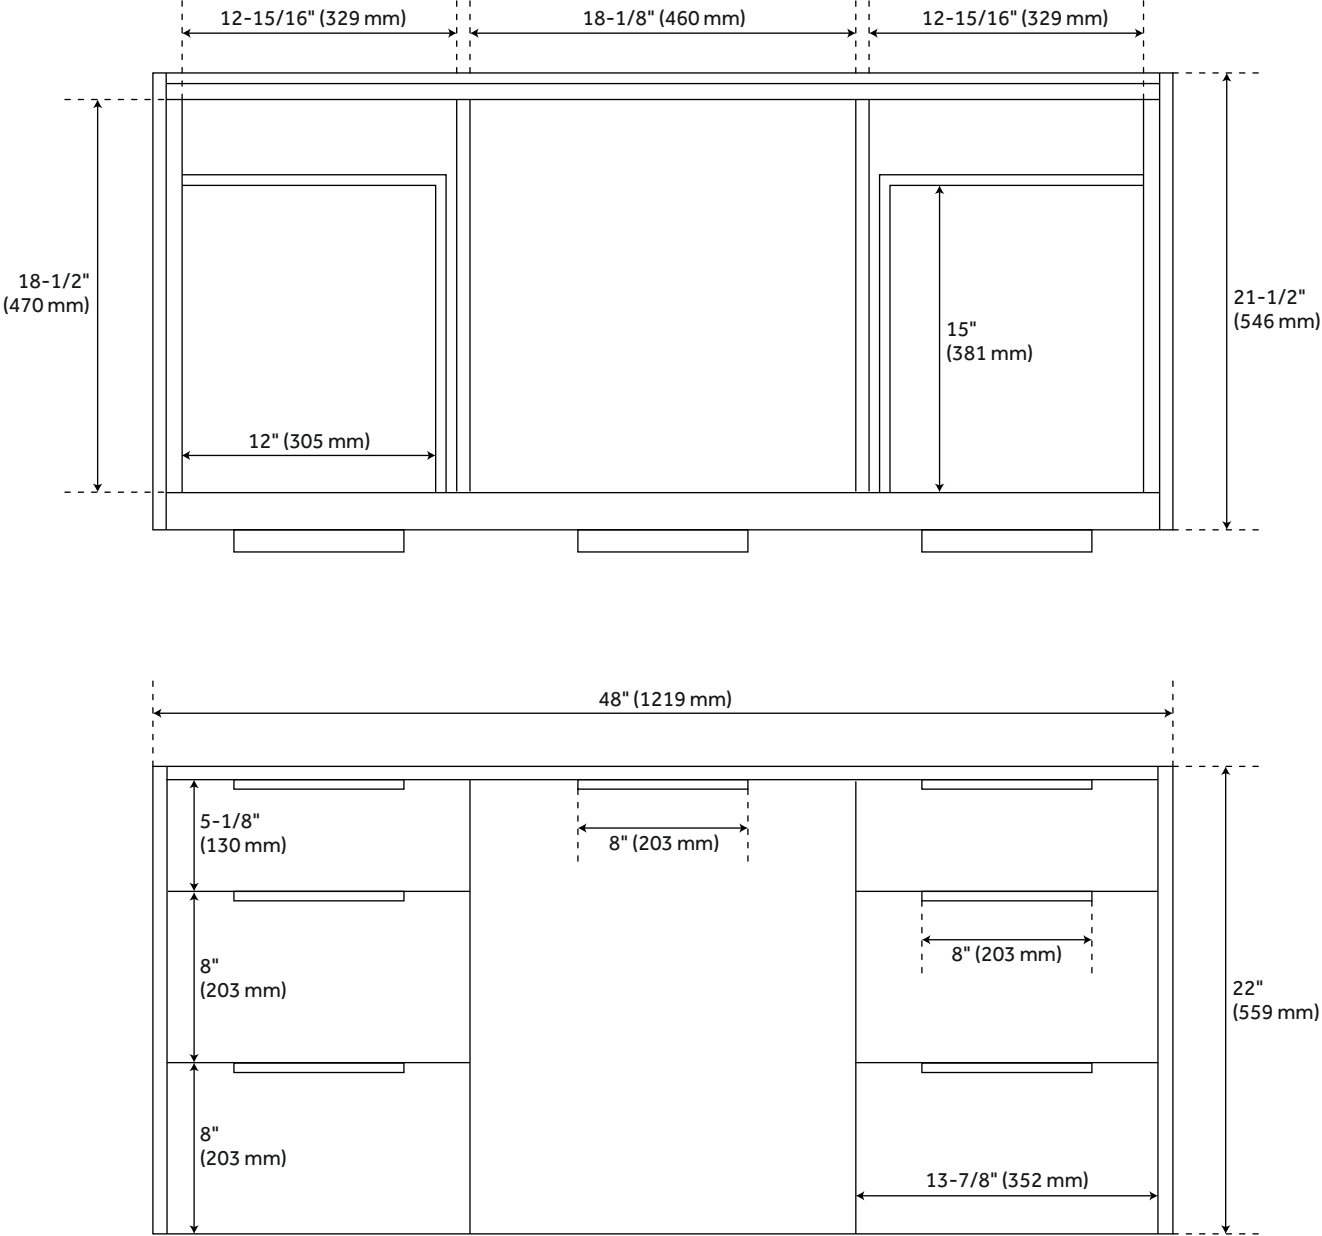

48" DITA WALL-MOUNT VANITY WITH RECTANGULAR UNDERMOUNT SINK - HONEY OAK

SKU: 953672-48-RUMB

CODES/STANDARDS

FEATURES

Installation Type: Wall-Mount
Features: Soft-Close Hinges
Product Finish: Honey Oak
Material: Wood
Number of Doors: 1
Number of Drawers: 6
Width: 48"
Height: 22"
Depth: 21-1/2"
Assembly Required: No
Number of Shelves: 1
Dovetail Drawers: Yes
Number of Basins: 1
Sink Installation: Undermount - Rectangle
Fits Drain Hole Size: 1-1/2"
Faucet Included: No
Sink Material: Porcelain
Vanity Top Thickness: 3cm
Size: 48"
Adjustable Shelves: Yes
Hardware Finish: Satin Brass
Sink Included: Optional
Sink Color: White
Basin Overflow: Yes
Vanity Top Included: Optional
Vanity Top Depth: 22"
Vanity Top Width: 49"
Mirror Included: No

Code:
REVISED 6/21/2022

48" DITA WALL-MOUNT VANITY - HONEY OAK

SKU: 482866

All dimensions and specifications are nominal and may vary. Use actual products for accuracy in critical situations.