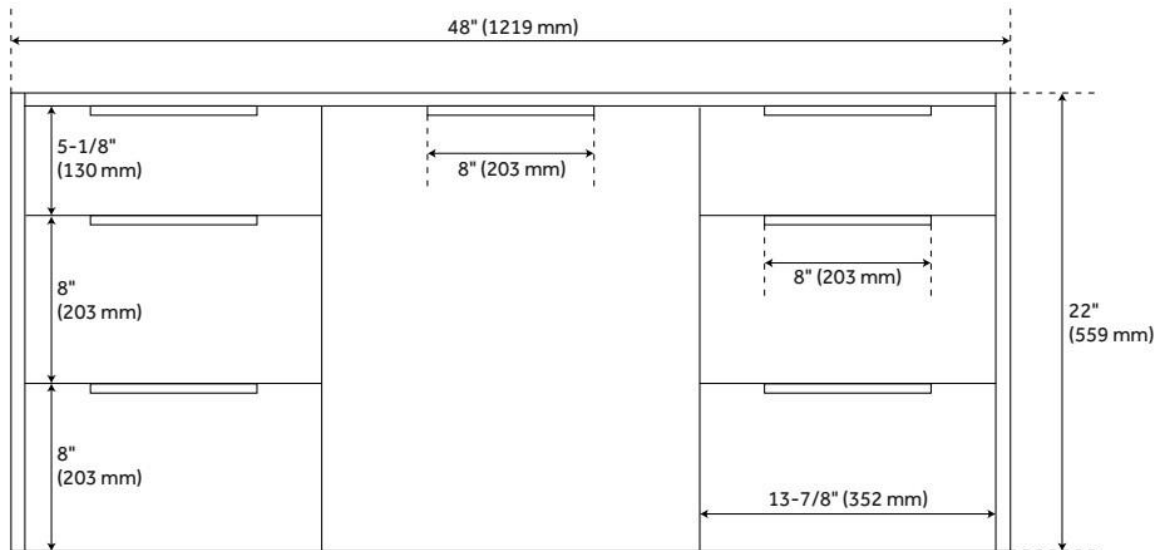

48" DITA WALL-MOUNT VANITY - BLACK - VANITY CABINET ONLY

SKU: 482867
Code: SH482867

FEATURES

Material: Wood
Product Finish: Black
Number of Doors: 1
Number of Drawers: 6
Soft-Close Hinges: Yes
Soft-Close Slides: Yes
Dovetail Drawers: Yes
Adjustable Shelves: Yes
Hardware Finish: Satin Black
Built-In Adjusters: No

ADDITIONAL FEATURES

- See Installation Instructions for directions to attach the vanity top and sink.
- All dimensions are ($\pm 1/2$ ").

REVISED 8/7/2024

48" DITA WALL-MOUNT VANITY - BLACK - VANITY CABINET ONLY

SKU: 482867
Code: SH482867

REVISED 8/7/2024