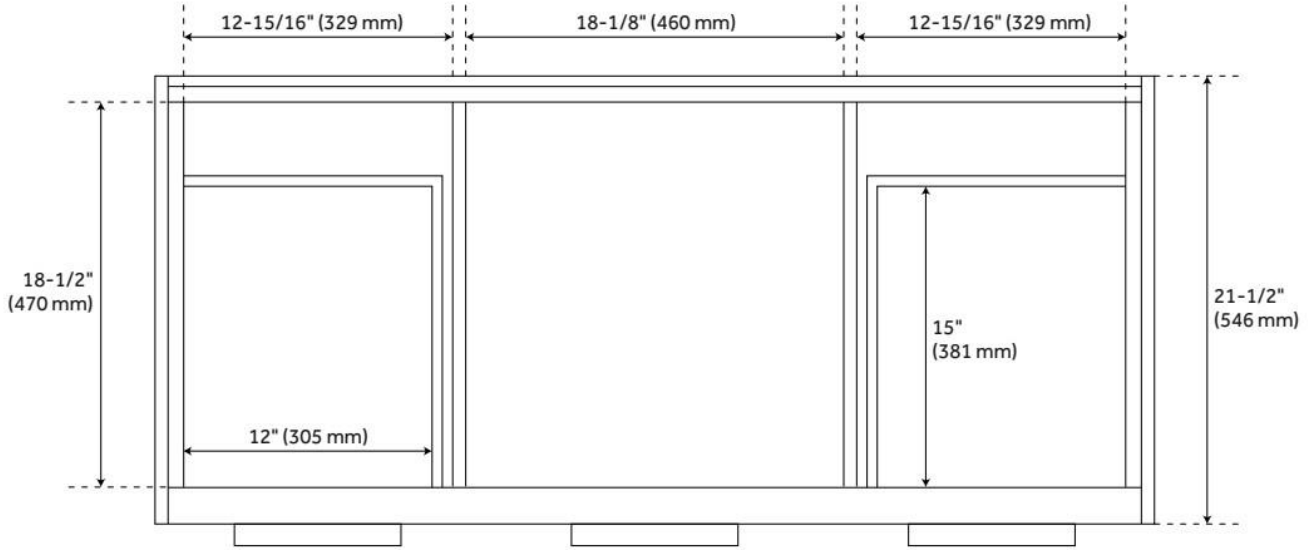

48" DITA WALL-MOUNT VANITY - BLACK - VANITY CABINET ONLY

SKU: 482867
Code: SH482867

REVISED 8/7/2024