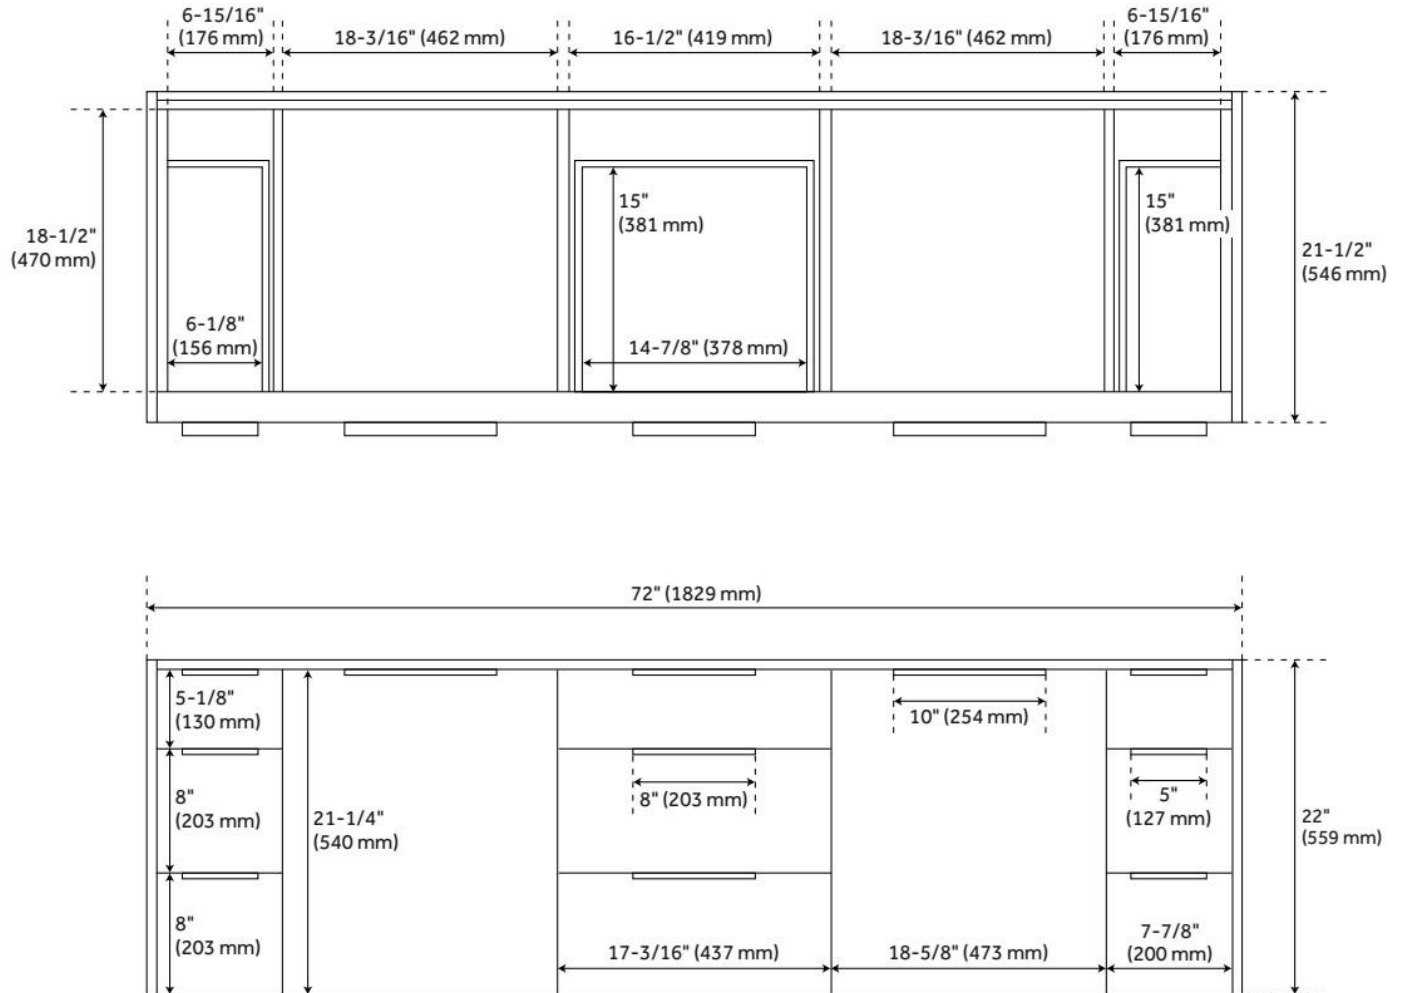

72" DITA WALL-MOUNT DOUBLE VANITY - HONEY OAK - VANITY CABINET ONLY

SKU: 482868
Code: SH482868

FEATURES

Material: Wood
Product Finish: Honey Oak
Number of Doors: 2
Number of Drawers: 9
Soft-Close Hinges: Yes
Soft-Close Slides: Yes
Dovetail Drawers: Yes
Adjustable Shelves: Yes
Hardware Finish: Satin Brass
Built-In Adjusters: No

ADDITIONAL FEATURES

- See Installation Instructions for directions to attach the vanity top and sink.
- All dimensions are ($\pm 1/2$ ").

REVISED 8/7/2024

72" DITA WALL-MOUNT DOUBLE VANITY - HONEY OAK - VANITY CABINET ONLY

SKU: 482868
Code: SH482868

REVISED 8/7/2024