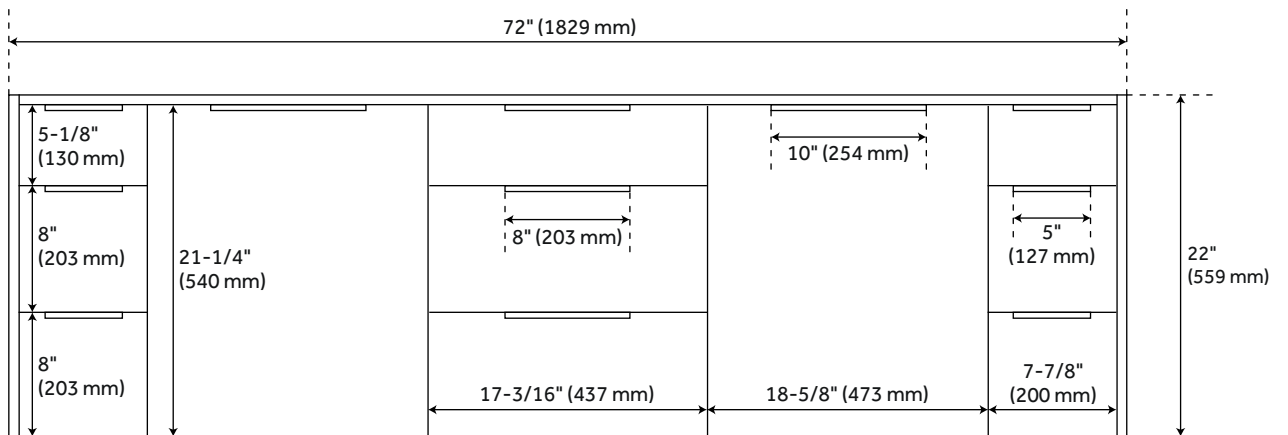

72" DITA WALL-MOUNT DOUBLE VANITY - HONEY OAK - VANITY CABINET ONLY

SKU: 482868
Code: SH482868

FEATURES

Installation Type: Wall Mount
Features: Soft-Close Hinges
Product Finish: Honey Oak
Material: Wood
Number of Doors: 2
Number of Drawers: 9
Width: 72"
Height: 22"
Depth: 21-1/2"
Assembly Required: No
Number of Shelves: 2
Dovetail Drawers: Yes
Number of Basins: 2
Vanity Top Options: No Top
Faucet Included: No
Vanity Top Material: No Top
Size: 72"
Adjustable Shelves: Yes
Hardware Finish: Satin Brass
Sink Included: no
Vanity Top Included: no
Backsplash: No
Mirror Included: false
Weight: 272.00

REVISED 4/4/2023

72" DITA WALL-MOUNT DOUBLE VANITY - HONEY OAK - VANITY CABINET ONLY

SKU: 482868
Code: SH482868

ADDITIONAL FEATURES

- See Installation Instructions for directions to attach the vanity top and sink.
- All dimensions are ($\pm 1/2$ ").

REVISED 4/4/2023

72" DITA WALL-MOUNT VANITY - HONEY OAK

All dimensions and specifications are nominal and may vary. Use actual products for accuracy in critical situations.