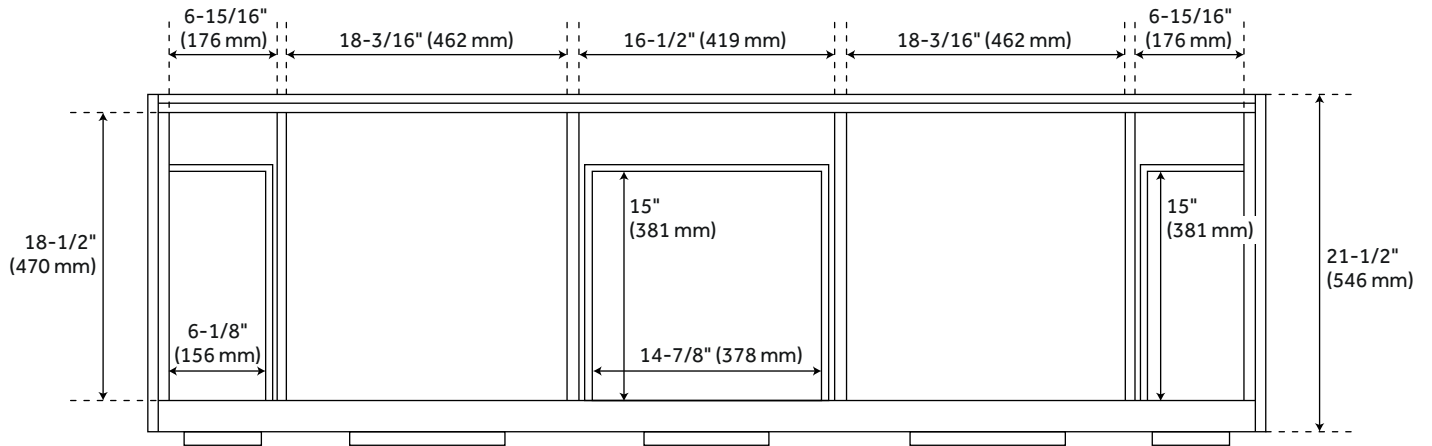

72" DITA WALL-MOUNT DOUBLE VANITY - HONEY OAK - VANITY CABINET ONLY

SKU: 482868
Code: SH482868

FEATURES

Installation Type: Wall Mount
Features: Soft-Close Hinges
Product Finish: Honey Oak
Material: Wood
Number of Doors: 2
Number of Drawers: 9
Width: 72"
Height: 22"
Depth: 21-1/2"
Assembly Required: No
Number of Shelves: 2
Dovetail Drawers: Yes
Number of Basins: 2
Vanity Top Options: No Top
Faucet Included: No
Vanity Top Material: No Top
Size: 72"
Adjustable Shelves: Yes
Hardware Finish: Satin Brass
Sink Included: no
Vanity Top Included: no
Backsplash: No
Mirror Included: false
Weight: 272.00

REVISED 4/4/2023

72" DITA WALL-MOUNT DOUBLE VANITY - HONEY OAK - VANITY CABINET ONLY

SKU: 482868
Code: SH482868

ADDITIONAL FEATURES

- See Installation Instructions for directions to attach the vanity top and sink.
- All dimensions are ($\pm 1/2$ ").

REVISED 4/4/2023

72" DITA WALL-MOUNT VANITY - HONEY OAK

All dimensions and specifications are nominal and may vary. Use actual products for accuracy in critical situations.