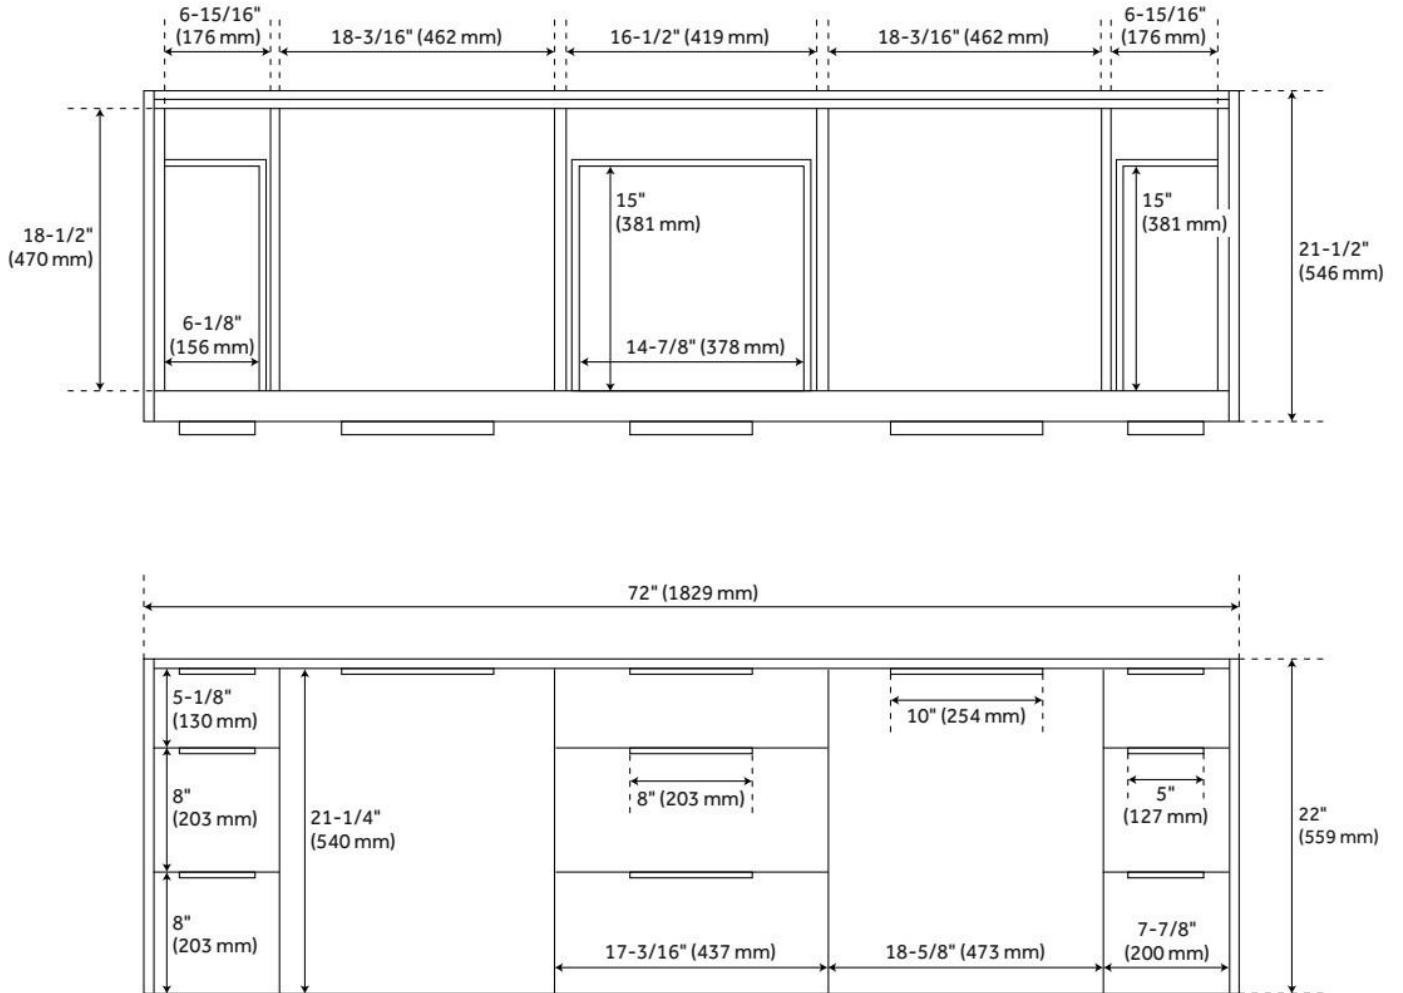

# 72" DITA WALL-MOUNT DOUBLE VANITY - BLACK - VANITY CABINET ONLY

SKU: 482870  
Code: SH482870

## FEATURES

Material: Wood  
Product Finish: Black  
Number of Doors: 2  
Number of Drawers: 9  
Soft-Close Hinges: Yes  
Soft-Close Slides: Yes  
Dovetail Drawers: Yes  
Adjustable Shelves: Yes  
Hardware Finish: Satin Black  
Built-In Adjusters: No

## ADDITIONAL FEATURES

- See Installation Instructions for directions to attach the vanity top and sink.
- All dimensions are ( $\pm 1/2$ ").

REVISED 8/8/2024

# 72" DITA WALL-MOUNT DOUBLE VANITY - BLACK - VANITY CABINET ONLY

SKU: 482870  
Code: SH482870

REVISED 8/8/2024