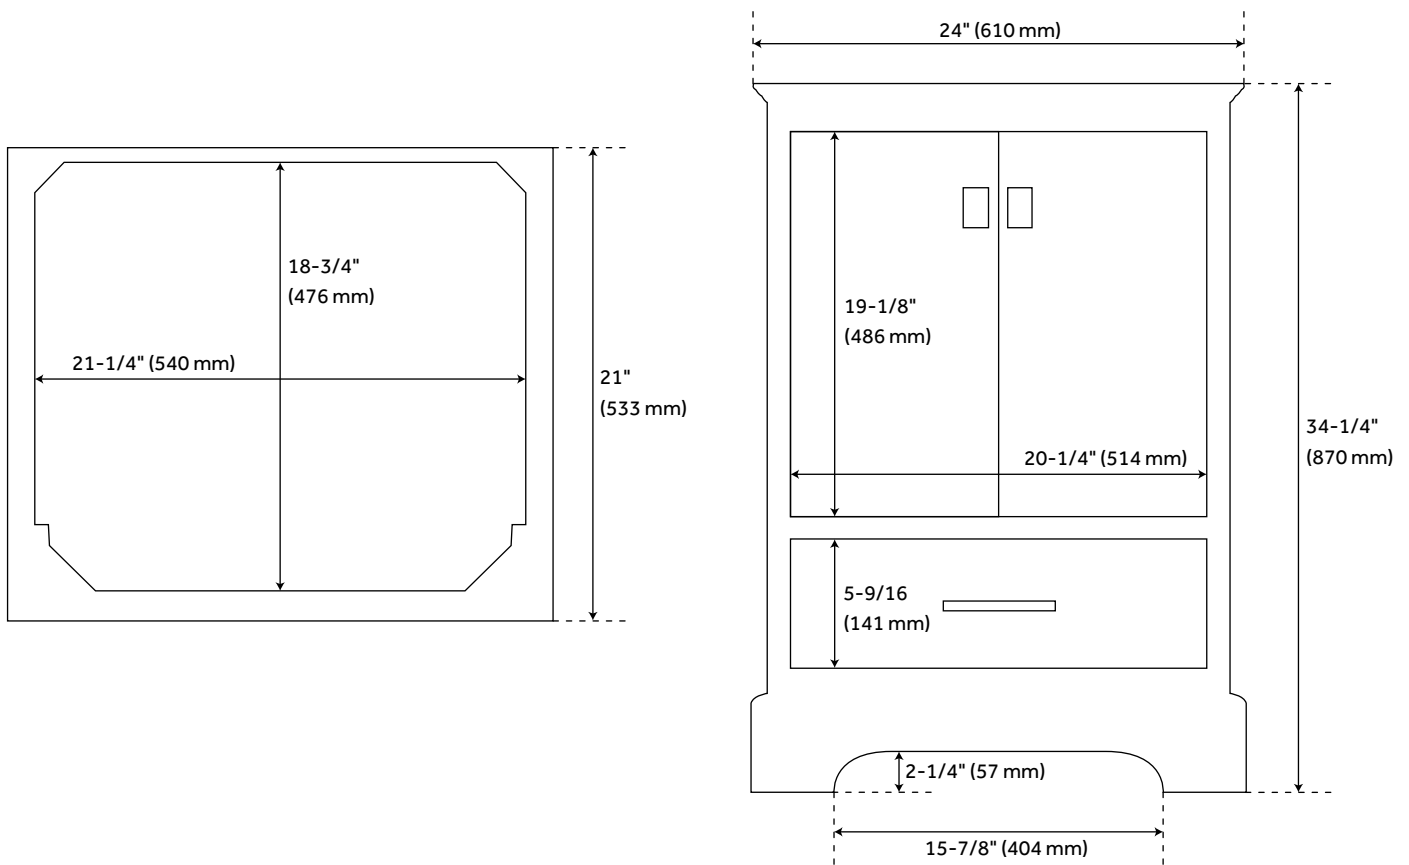

# 24" QUEN VANITY WITH RECTANGULAR UNDERMOUNT SINK - DRIFTWOOD BROWN

SKU: 953664-24-RUMB

## FEATURES

Installation Type: Freestanding  
Features: Soft-Close Hinges; Matching Mirror  
Product Finish: Driftwood Brown  
Material: Wood  
Number of Doors: 2  
Number of Drawers: 1  
Width: 24"  
Height: 34-1/4"  
Depth: 21"  
Assembly Required: No  
Dovetail Drawers: Yes  
Number of Basins: 1  
Sink Installation: Undermount - Rectangle  
Fits Drain Hole Size: 1-1/2"  
Faucet Included: No  
Sink Material: Porcelain  
Vanity Top Thickness: 3cm  
Size: 24"  
Hardware Finish: Satin Black  
Sink Included: Optional  
Sink Color: White  
Basin Overflow: Yes  
Vanity Top Included: Optional  
Vanity Top Depth: 22"  
Vanity Top Width: 25"  
Mirror Included: No

# 24" QUEN VANITY - DRIFTWOOD BROWN

SKU: 482891

All dimensions and specifications are nominal and may vary. Use actual products for accuracy in critical situations.