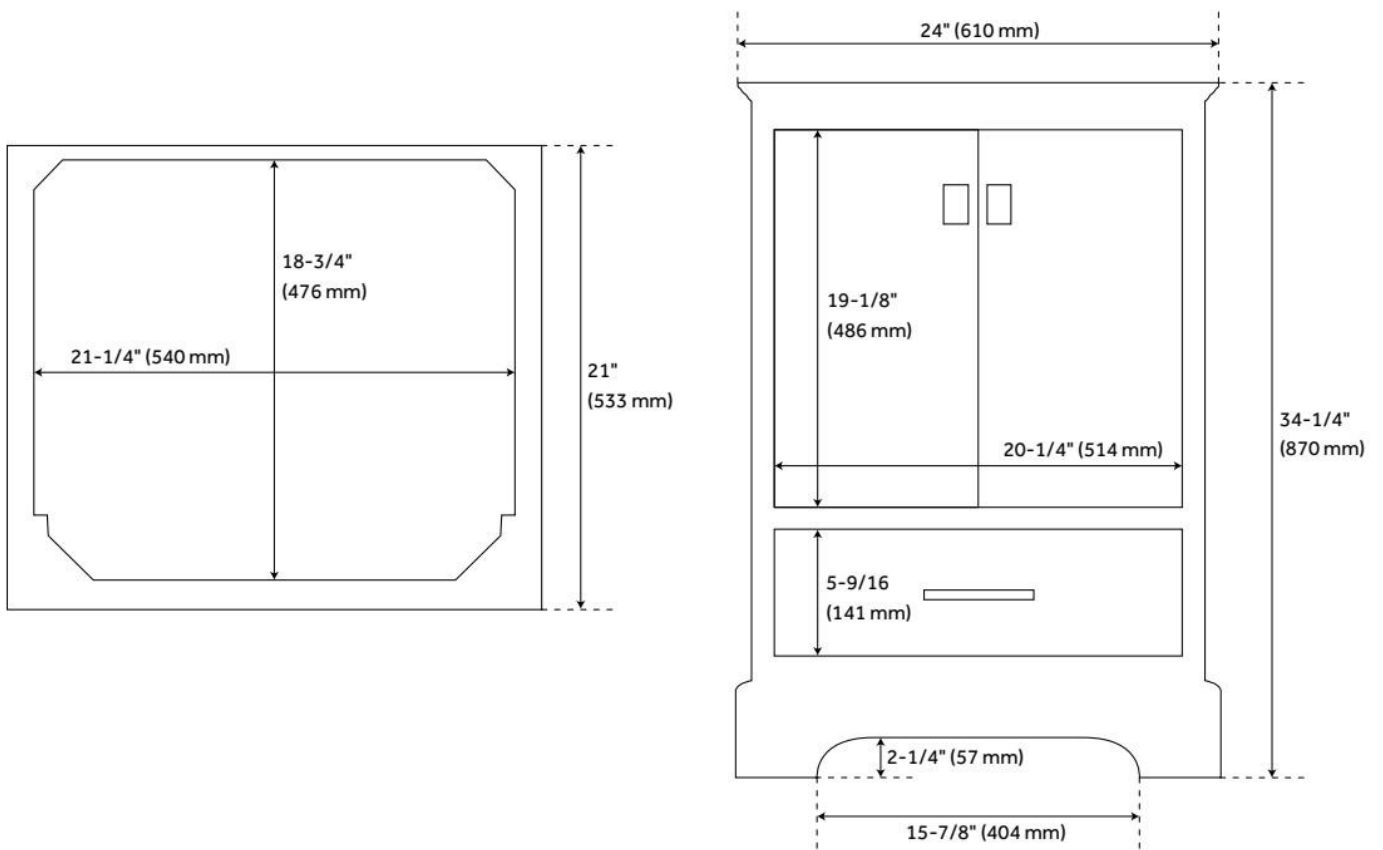

24" QUEN VANITY - DRIFTWOOD BROWN - VANITY CABINET ONLY

SKU: 482891
Code: SH482891

REVISED 8/8/2024