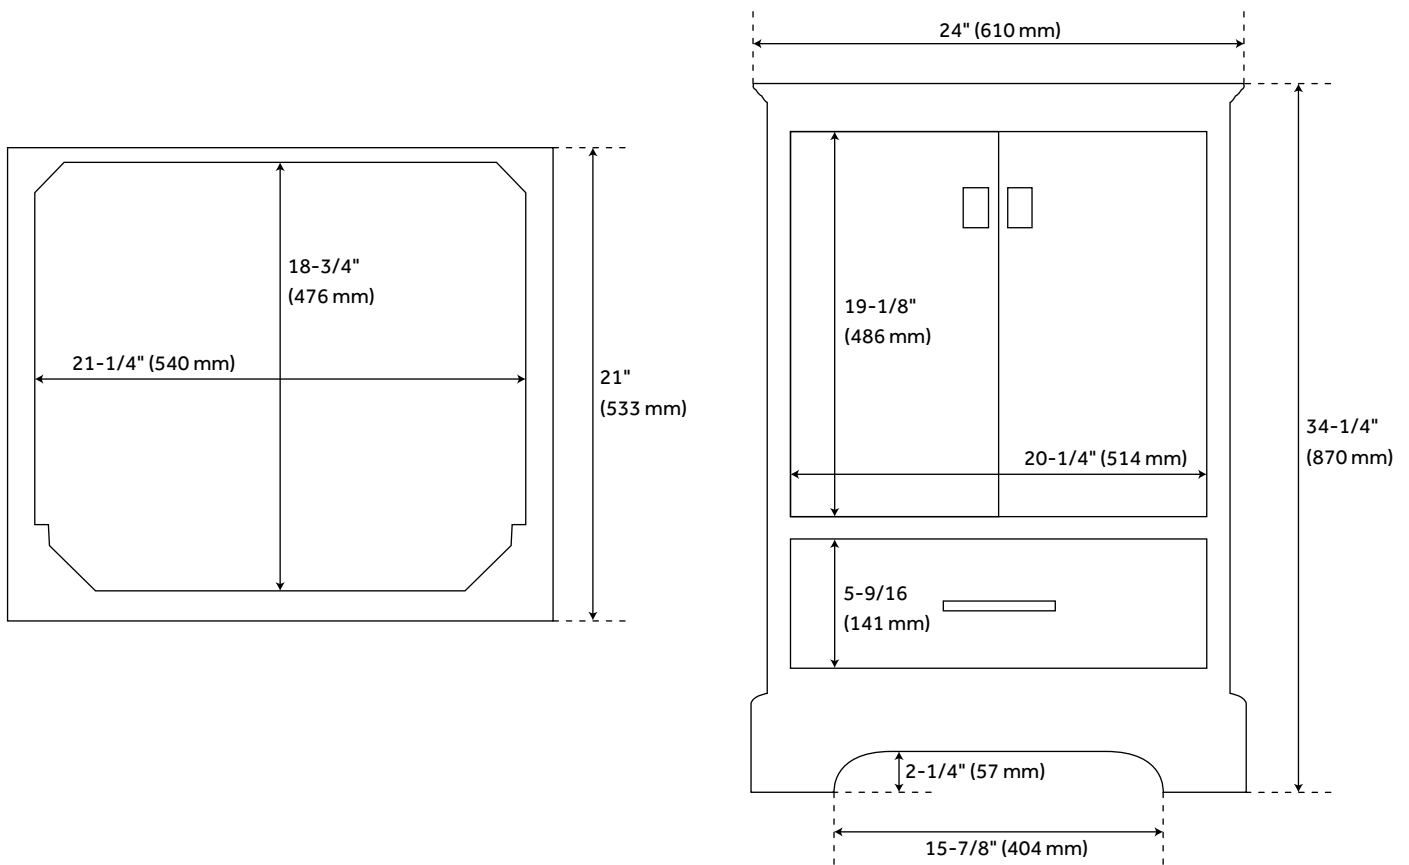

24" QUEN VANITY WITH UNDERMOUNT SINK - MIDNIGHT NAVY BLUE

SKU: 953665-24-UM

CODES/STANDARDS

FEATURES

Installation Type: Freestanding
Features: Soft-Close Hinges; Matching Mirror
Product Finish: Midnight Navy Blue
Material: Wood
Number of Doors: 2
Number of Drawers: 1
Width: 24"
Height: 34-1/4"
Depth: 21"
Assembly Required: No
Dovetail Drawers: Yes
Number of Basins: 1
Sink Installation: Undermount - Oval
Fits Drain Hole Size: 1-1/2"
Faucet Included: No
Sink Material: Porcelain
Vanity Top Thickness: 3cm
Size: 24"
Hardware Finish: Satin Brass
Sink Included: Optional
Sink Color: White
Basin Overflow: Yes
Vanity Top Included: Optional
Vanity Top Depth: 22"
Vanity Top Width: 25"
Mirror Included: No

Code:
REVISED 6/16/2022

24" QUEN VANITY - MIDNIGHT NAVY BLUE

SKU: 482892

All dimensions and specifications are nominal and may vary. Use actual products for accuracy in critical situations.