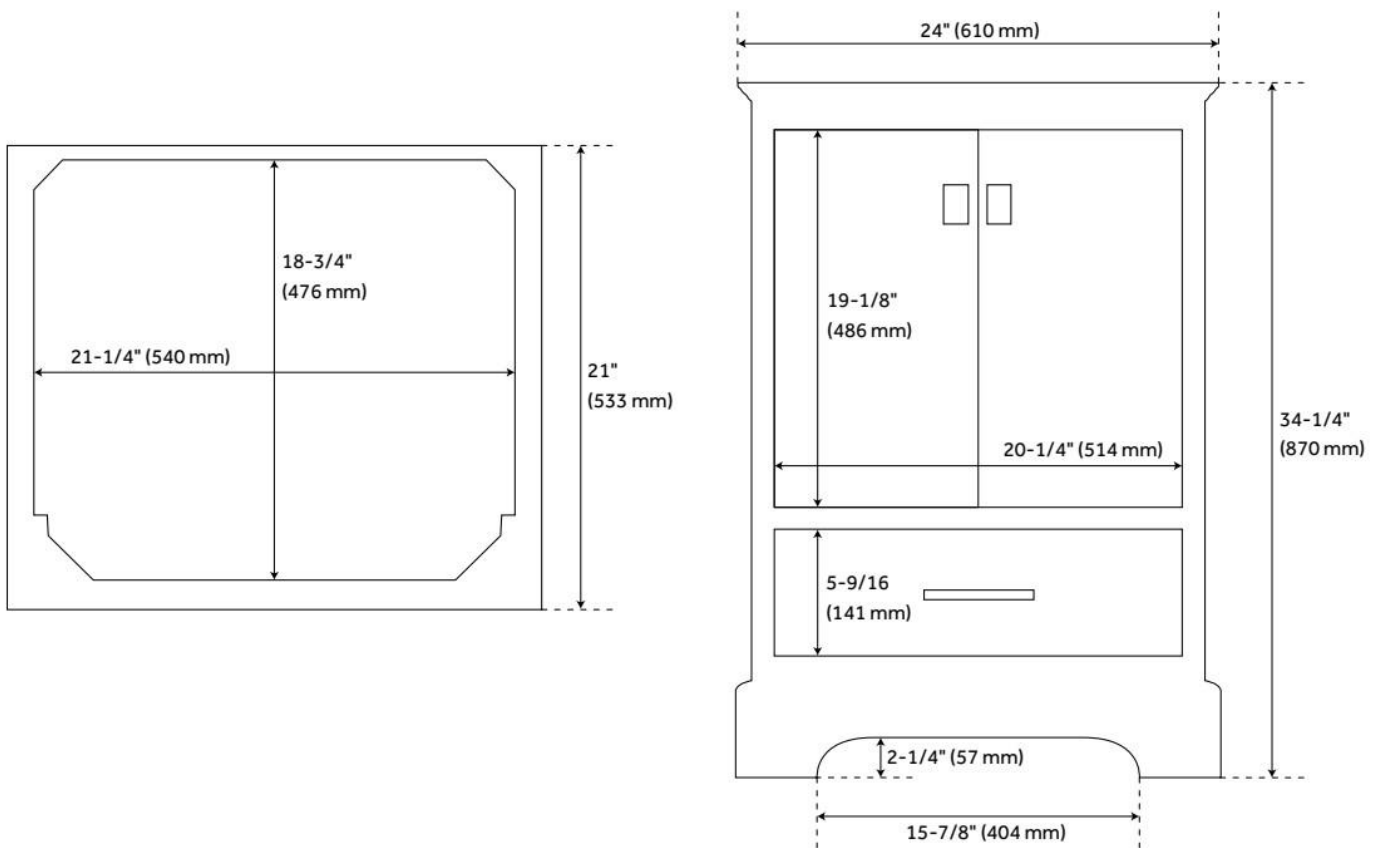

24" QUEN VANITY - MIDNIGHT NAVY BLUE - VANITY CABINET ONLY

SKU: 482892
Code: SH482892

FEATURES

Material: Wood
Product Finish: Midnight Navy Blue
Number of Doors: 2
Number of Drawers: 1
Soft-Close Hinges: Yes
Soft-Close Slides: Yes
Dovetail Drawers: Yes
Hardware Finish: Satin Brass
Built-In Adjusters: Yes

ADDITIONAL FEATURES

- See Installation Instructions for directions to attach the vanity top and sink.
- All dimensions are ($\pm 1/2$ ").

REVISED 8/5/2024

24" QUEN VANITY - MIDNIGHT NAVY BLUE - VANITY CABINET ONLY

SKU: 482892
Code: SH482892

REVISED 8/5/2024