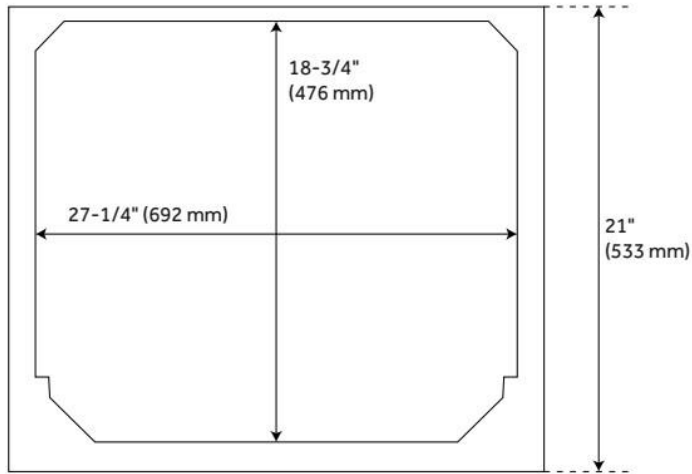

30" QUEN VANITY - DRIFTWOOD BROWN - VANITY CABINET ONLY

SKU: 482893
Code: SH482893

REVISED 8/2/2024