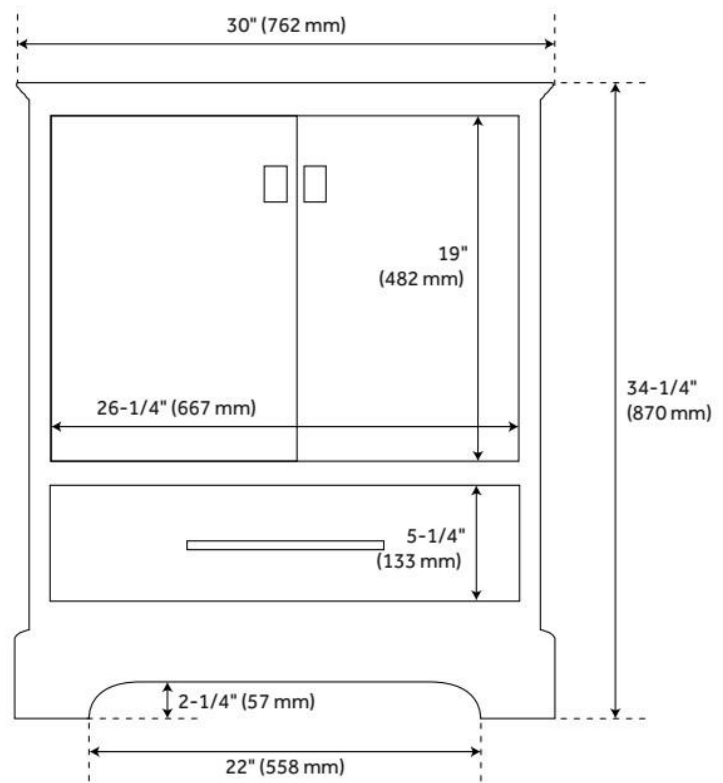

30" QUEN VANITY - DRIFTWOOD BROWN - VANITY CABINET ONLY

SKU: 482893
Code: SH482893

REVISED 8/2/2024