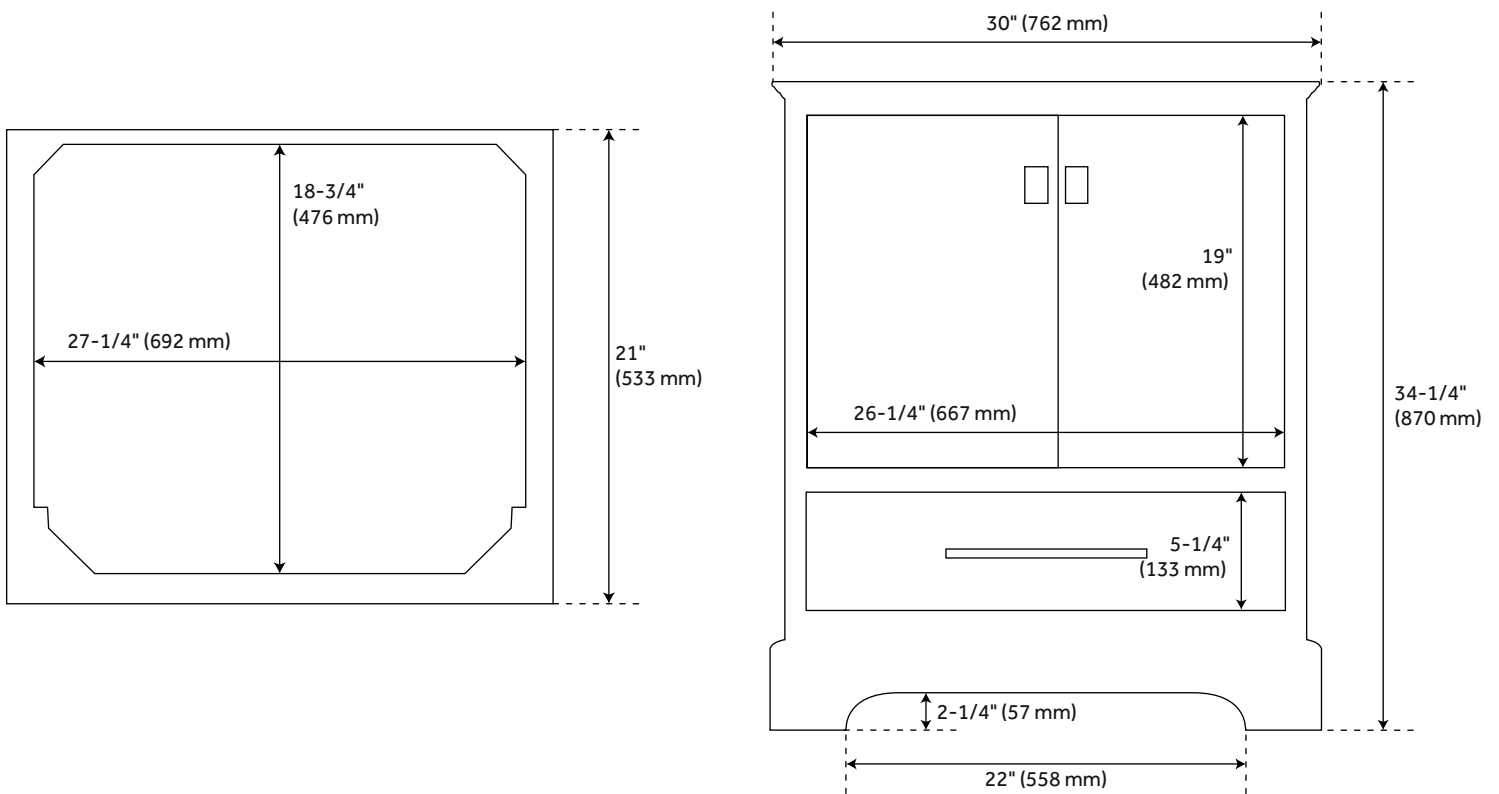

30" QUEN VANITY - DRIFTWOOD BROWN - VANITY CABINET ONLY

SKU: 482893
Code: SH482893

FEATURES

Installation Type: Freestanding
Features: Soft-Close Hinges; Matching Mirror
Product Finish: Driftwood Brown
Material: Wood
Number of Doors: 2
Number of Drawers: 1
Width: 30"
Height: 34-1/4"
Depth: 21"
Assembly Required: No
Dovetail Drawers: Yes
Number of Basins: 1
Vanity Top Options: No Top
Faucet Included: No
Vanity Top Material: No Top
Size: 30"
Hardware Finish: Satin Black
Sink Included: no
Vanity Top Included: no
Backsplash: No
Mirror Included: false

REVISED 4/24/2023

30" QUEN VANITY - DRIFTWOOD BROWN - VANITY CABINET ONLY

SKU: 482893

Code: SH482893

ADDITIONAL FEATURES

- See Installation Instructions for directions to attach the vanity top and sink.
- All dimensions are ($\pm 1/2$ ").

REVISED 4/24/2023

30" QUEN VANITY - DRIFTWOOD BROWN

All dimensions and specifications are nominal and may vary. Use actual products for accuracy in critical situations.