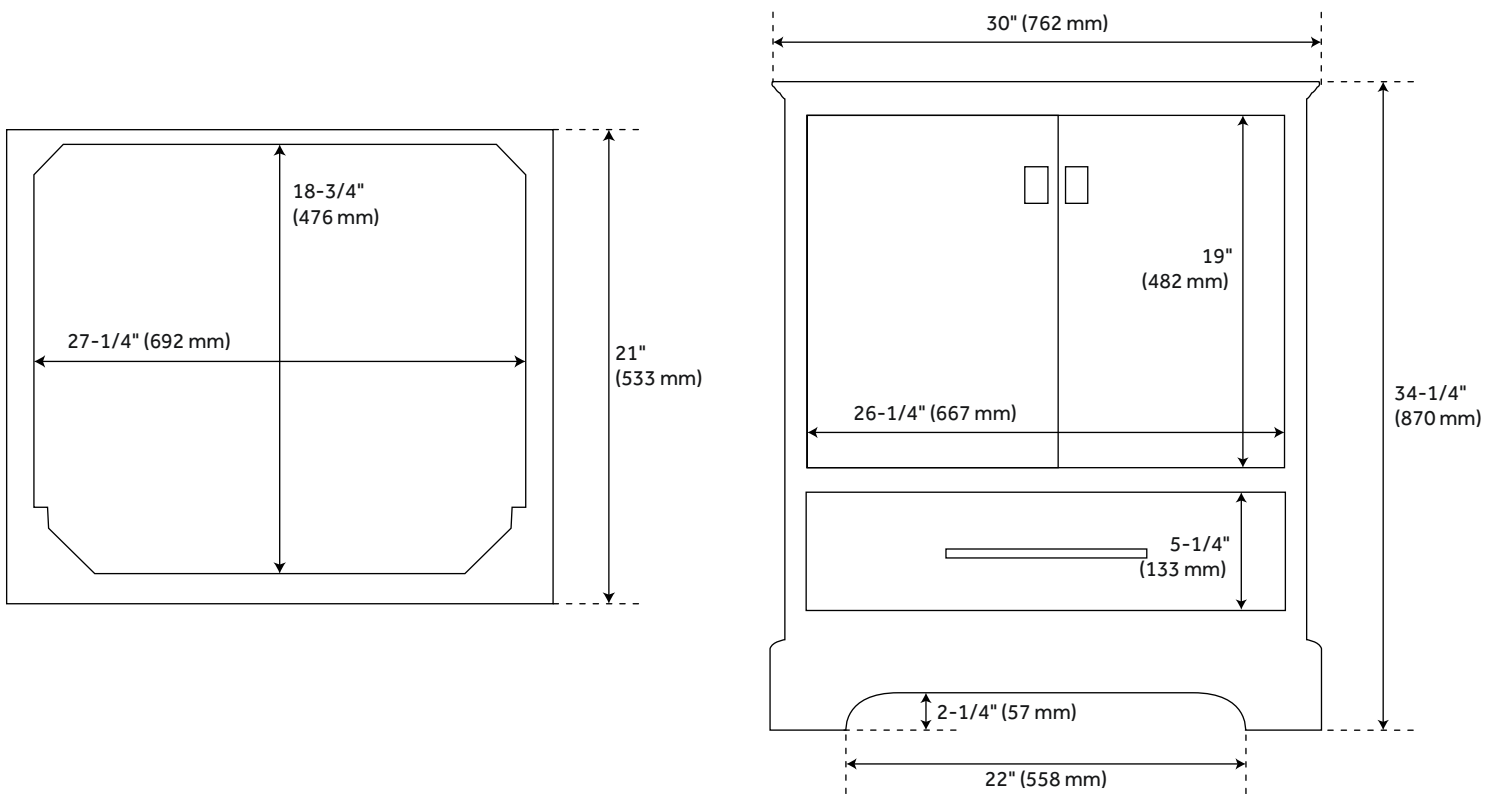

30" QUEN VANITY - DRIFTWOOD BROWN

All dimensions and specifications are nominal and may vary. Use actual products for accuracy in critical situations.