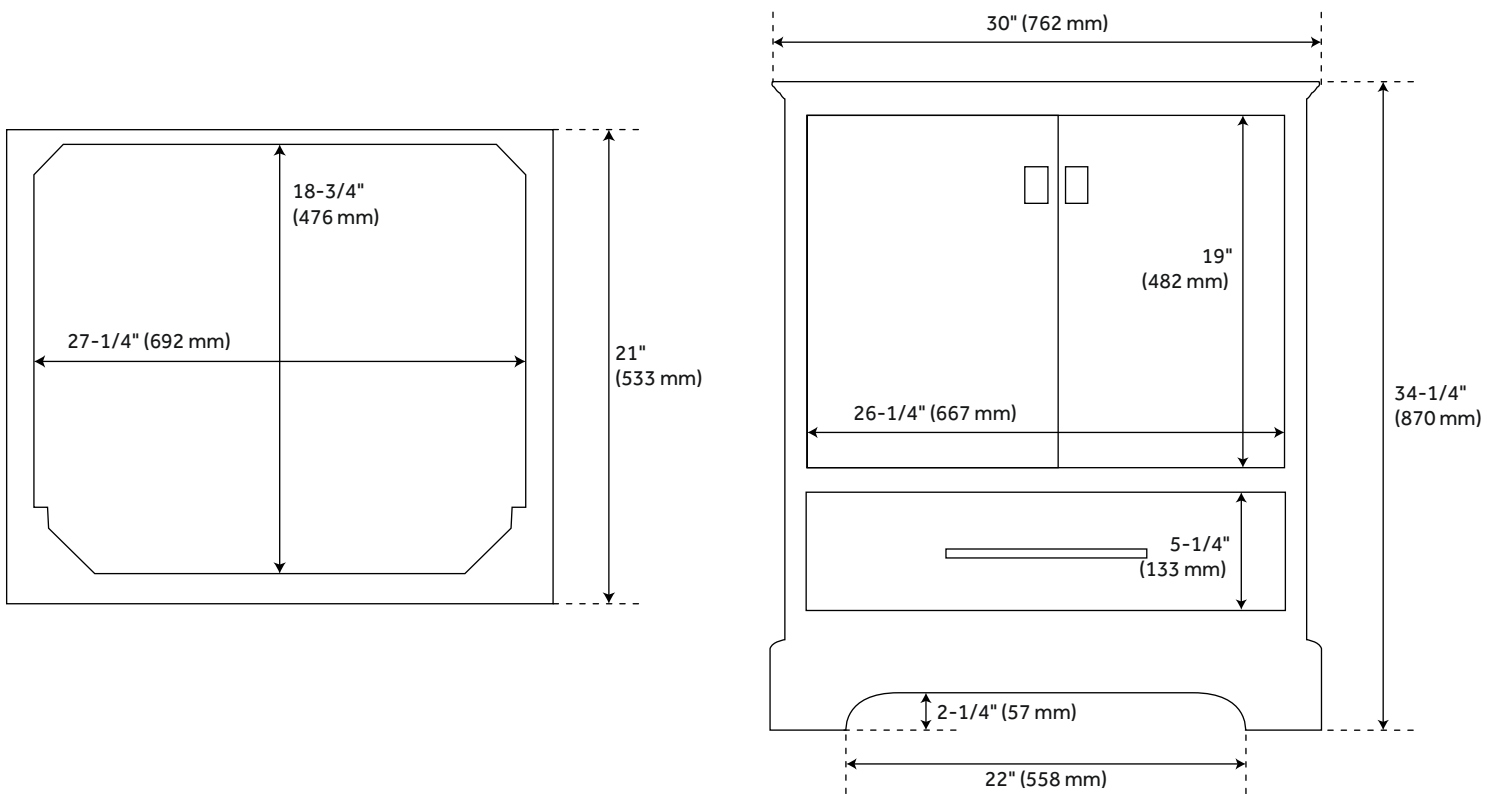

30" QUEN VANITY WITH UNDERMOUNT SINK - DRIFTWOOD BROWN

SKU: 953664-30-UM

Code: SH483372, SH483373, SH483374, SH483375, SH483376

FEATURES

Installation Type: Freestanding
Features: Soft-Close Hinges; Matching Mirror
Product Finish: Driftwood Brown
Material: Wood
Number of Doors: 2
Number of Drawers: 1
Width: 30"
Height: 34-1/4"
Depth: 21"
Assembly Required: No
Dovetail Drawers: Yes
Number of Basins: 1
Sink Installation: Undermount - Oval
Fits Drain Hole Size: 1-1/2"
Faucet Included: No
Sink Material: Porcelain
Vanity Top Thickness: 3cm
Size: 30"
Hardware Finish: Satin Black
Sink Included: yes
Sink Color: White
Basin Overflow: Yes
Vanity Top Included: yes
Vanity Top Depth: 22"
Vanity Top Width: 31"
Mirror Included: false

REVISED 4/24/2023

30" QUEN VANITY WITH UNDERMOUNT SINK - DRIFTWOOD BROWN

SKU: 953664-30-UM

Code: SH483372, SH483373, SH483374, SH483375, SH483376

ADDITIONAL FEATURES

- Includes a matching backsplash and white porcelain sink.
- Granite is A-grade. Polished Carrara Marble is sourced from Italy.
- Each stone top is carved from a single piece of stone and will feature natural variations.
- See Installation Instructions for directions to attach the vanity top and sink.
- All dimensions are ($\pm 1/2''$).
- [Wood finish samples available.](#)

REVISED 4/24/2023

30" QUEN VANITY - DRIFTWOOD BROWN

All dimensions and specifications are nominal and may vary. Use actual products for accuracy in critical situations.