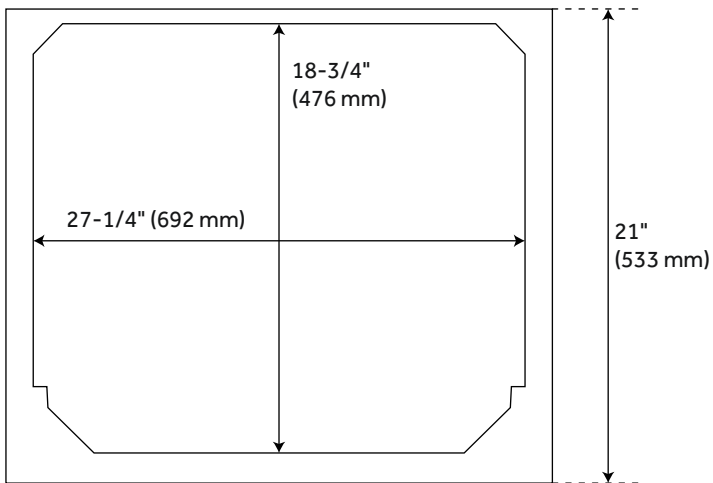

30" QUEN VANITY - MIDNIGHT NAVY BLUE - VANITY CABINET ONLY

SKU: 482894
Code: SH482894

FEATURES

Installation Type: Freestanding
Features: Soft-Close Hinges; Matching Mirror
Product Finish: Midnight Navy Blue
Material: Wood
Number of Doors: 2
Number of Drawers: 1
Width: 30"
Height: 34-1/4"
Depth: 21"
Assembly Required: No
Dovetail Drawers: Yes
Number of Basins: 1
Vanity Top Options: No Top
Faucet Included: No
Vanity Top Material: No Top
Size: 30"
Hardware Finish: Satin Brass
Sink Included: no
Vanity Top Included: no
Backsplash: No
Mirror Included: false

REVISED 4/24/2023

30" QUEN VANITY - MIDNIGHT NAVY BLUE - VANITY CABINET ONLY

SKU: 482894
Code: SH482894

ADDITIONAL FEATURES

- See Installation Instructions for directions to attach the vanity top and sink.
- All dimensions are ($\pm 1/2''$).

REVISED 4/24/2023

30" QUEN VANITY - MIDNIGHT NAVY BLUE

All dimensions and specifications are nominal and may vary. Use actual products for accuracy in critical situations.