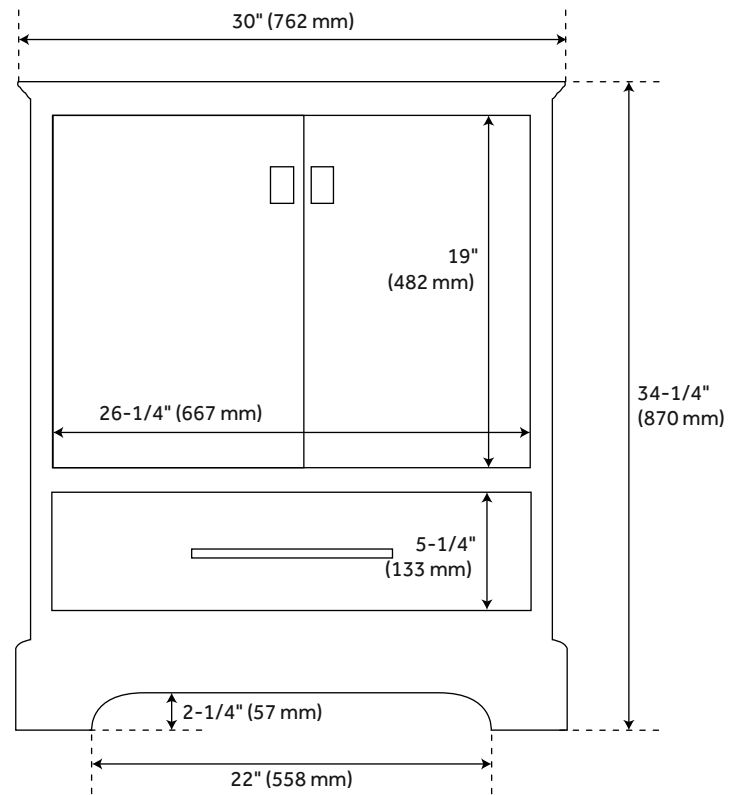

30" QUEN VANITY - MIDNIGHT NAVY BLUE - VANITY CABINET ONLY

SKU: 482894
Code: SH482894

FEATURES

Installation Type: Freestanding
Features: Soft-Close Hinges; Matching Mirror
Product Finish: Midnight Navy Blue
Material: Wood
Number of Doors: 2
Number of Drawers: 1
Width: 30"
Height: 34-1/4"
Depth: 21"
Assembly Required: No
Dovetail Drawers: Yes
Number of Basins: 1
Vanity Top Options: No Top
Faucet Included: No
Vanity Top Material: No Top
Size: 30"
Hardware Finish: Satin Brass
Sink Included: no
Vanity Top Included: no
Backsplash: No
Mirror Included: false

REVISED 4/24/2023

30" QUEN VANITY - MIDNIGHT NAVY BLUE - VANITY CABINET ONLY

SKU: 482894
Code: SH482894

ADDITIONAL FEATURES

- See Installation Instructions for directions to attach the vanity top and sink.
- All dimensions are ($\pm 1/2''$).

REVISED 4/24/2023

30" QUEN VANITY - MIDNIGHT NAVY BLUE

All dimensions and specifications are nominal and may vary. Use actual products for accuracy in critical situations.