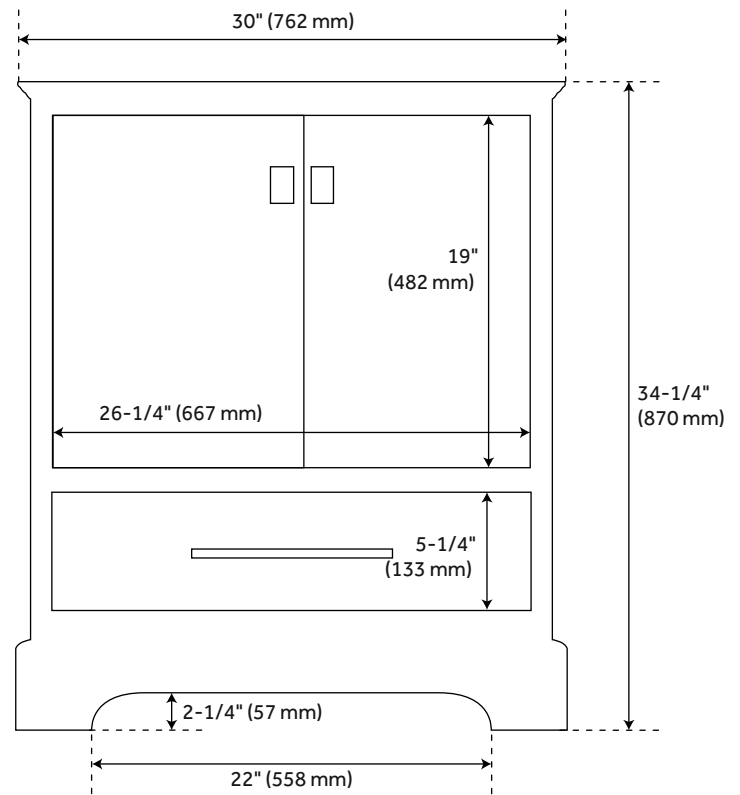

30" QUEN VANITY - MIDNIGHT NAVY BLUE

All dimensions and specifications are nominal and may vary. Use actual products for accuracy in critical situations.