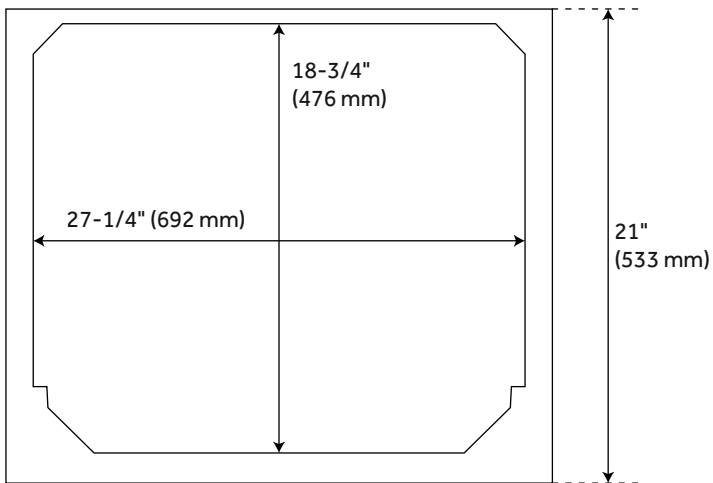

30" QUEN VANITY - MIDNIGHT NAVY BLUE

All dimensions and specifications are nominal and may vary. Use actual products for accuracy in critical situations.