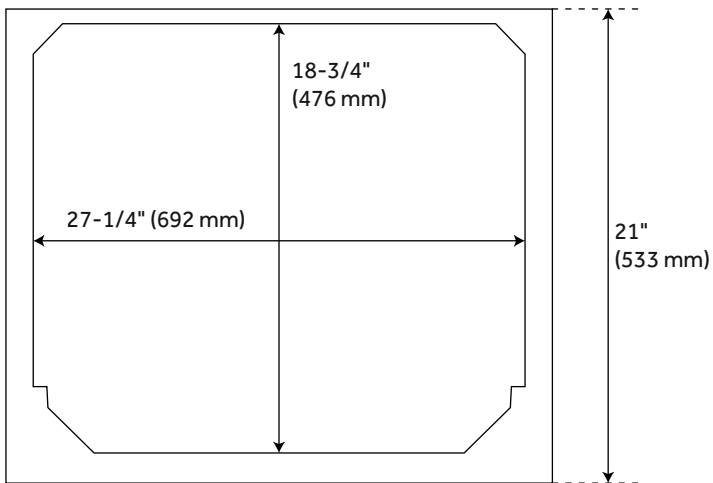

30" QUEN VANITY WITH UNDERMOUNT SINK - MIDNIGHT NAVY BLUE

SKU: 953665-30-UM

Code: SH483388, SH483389, SH483390, SH483391, SH483392

FEATURES

Installation Type: Freestanding
Features: Soft-Close Hinges; Matching Mirror
Product Finish: Midnight Navy Blue
Material: Wood
Number of Doors: 2
Number of Drawers: 1
Width: 30"
Height: 34-1/4"
Depth: 21"
Assembly Required: No
Dovetail Drawers: Yes
Number of Basins: 1
Sink Installation: Undermount - Oval
Fits Drain Hole Size: 1-1/2"
Faucet Included: No
Sink Material: Porcelain
Vanity Top Thickness: 3cm
Size: 30"
Hardware Finish: Satin Brass
Sink Included: yes
Sink Color: White
Basin Overflow: Yes
Vanity Top Included: yes
Vanity Top Depth: 22"
Vanity Top Width: 31"
Mirror Included: false

REVISED 4/24/2023

30" QUEN VANITY WITH UNDERMOUNT SINK - MIDNIGHT NAVY BLUE

SKU: 953665-30-UM

Code: SH483388, SH483389, SH483390, SH483391, SH483392

ADDITIONAL FEATURES

- Includes a matching backsplash and white porcelain sink.
- Granite is A-grade. Polished Carrara Marble is sourced from Italy.
- Each stone top is carved from a single piece of stone and will feature natural variations.
- See Installation Instructions for directions to attach the vanity top and sink.
- All dimensions are ($\pm 1/2''$).
- [Wood finish samples available.](#)

REVISED 4/24/2023

30" QUEN VANITY - MIDNIGHT NAVY BLUE

All dimensions and specifications are nominal and may vary. Use actual products for accuracy in critical situations.