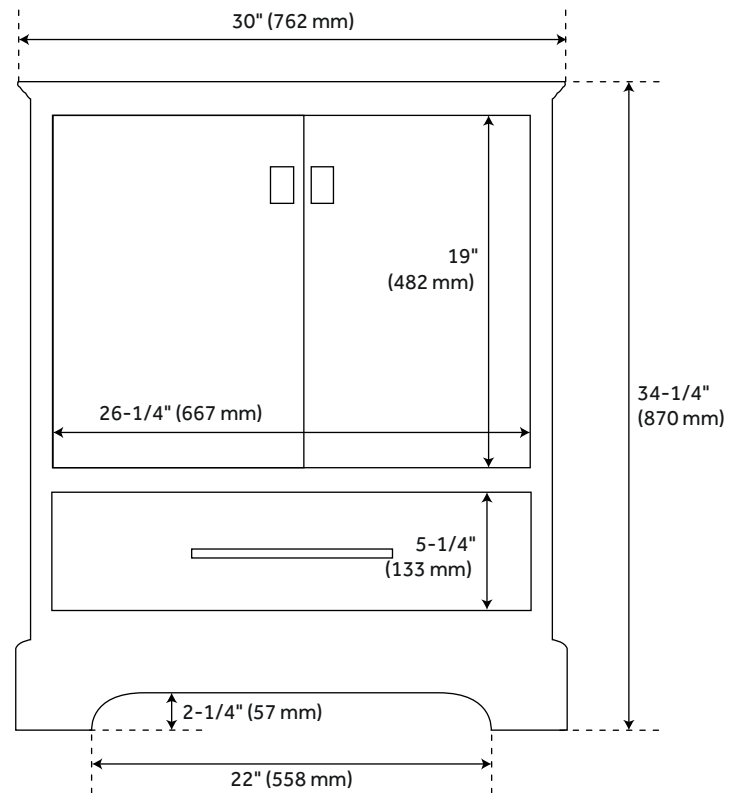

30" QUEN VANITY WITH UNDERMOUNT SINK - MIDNIGHT NAVY BLUE

SKU: 953665-30-UM

Code: SH483388, SH483389, SH483390, SH483391, SH483392

FEATURES

Installation Type: Freestanding
Features: Soft-Close Hinges; Matching Mirror
Product Finish: Midnight Navy Blue
Material: Wood
Number of Doors: 2
Number of Drawers: 1
Width: 30"
Height: 34-1/4"
Depth: 21"
Assembly Required: No
Dovetail Drawers: Yes
Number of Basins: 1
Sink Installation: Undermount - Oval
Fits Drain Hole Size: 1-1/2"
Faucet Included: No
Sink Material: Porcelain
Vanity Top Thickness: 3cm
Size: 30"
Hardware Finish: Satin Brass
Sink Included: yes
Sink Color: White
Basin Overflow: Yes
Vanity Top Included: yes
Vanity Top Depth: 22"
Vanity Top Width: 31"
Mirror Included: false

REVISED 4/24/2023

30" QUEN VANITY WITH UNDERMOUNT SINK - MIDNIGHT NAVY BLUE

SKU: 953665-30-UM

Code: SH483388, SH483389, SH483390, SH483391, SH483392

ADDITIONAL FEATURES

- Includes a matching backsplash and white porcelain sink.
- Granite is A-grade. Polished Carrara Marble is sourced from Italy.
- Each stone top is carved from a single piece of stone and will feature natural variations.
- See Installation Instructions for directions to attach the vanity top and sink.
- All dimensions are ($\pm 1/2''$).
- [Wood finish samples available.](#)

REVISED 4/24/2023

30" QUEN VANITY - MIDNIGHT NAVY BLUE

All dimensions and specifications are nominal and may vary. Use actual products for accuracy in critical situations.