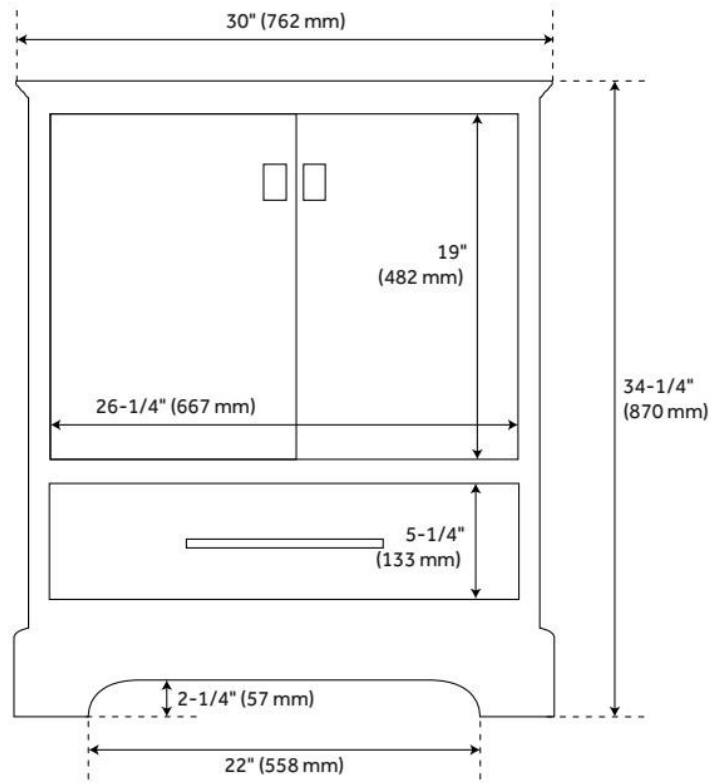

30" QUEN VANITY - MIDNIGHT NAVY BLUE - VANITY CABINET ONLY

SKU: 482894
Code: SH482894

REVISED 8/8/2024