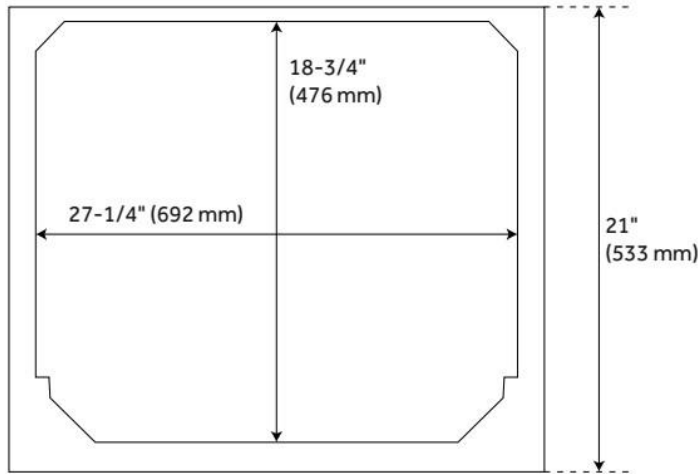

30" QUEN VANITY - MIDNIGHT NAVY BLUE - VANITY CABINET ONLY

SKU: 482894
Code: SH482894

REVISED 8/8/2024