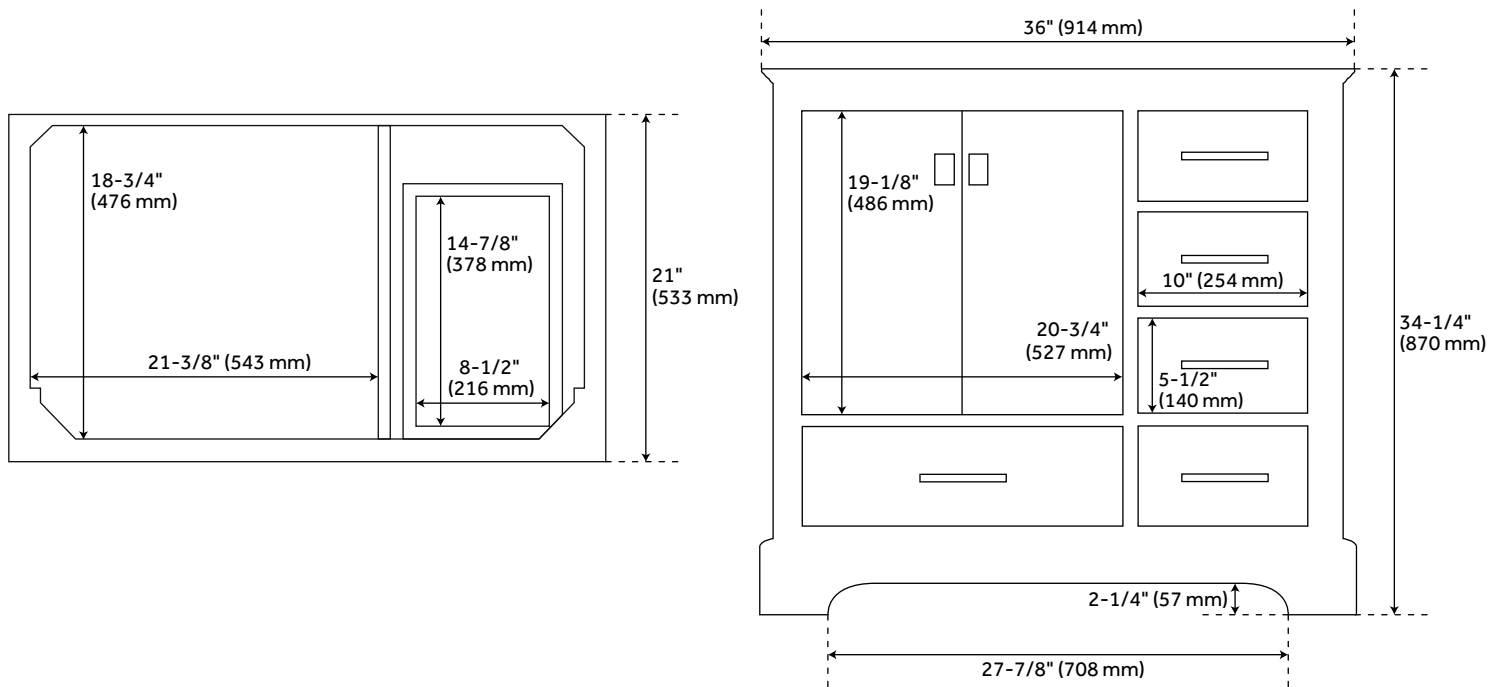

36" QUEN VANITY WITH LEFT OFFSET RECTANGULAR UNDERMOUNT SINK -

SKU: 953664-36-RUMB

CODES/STANDARDS

FEATURES

Installation Type: Freestanding
Features: offset Sink;Soft-Close Hinges;Matching Mirror
Product Finish: Driftwood Brown
Material: Wood
Number of Doors: 2
Number of Drawers: 5
Width: 36"
Height: 34-1/4"
Depth: 21"
Assembly Required: No
Dovetail Drawers: Yes
Number of Basins: 1
Sink Installation: Undermount - Rectangle
Fits Drain Hole Size: 1-1/2"
Faucet Included: No
Sink Material: Porcelain
Vanity Top Thickness: 3cm
Size: 36"
Hardware Finish: Satin Black
Sink Included: Optional
Sink Color: White
Basin Overflow: Yes
Vanity Top Included: Optional
Vanity Top Depth: 22"
Vanity Top Width: 37"
Mirror Included: No

Code:
REVISED 6/16/2022

36" QUEN VANITY - DRIFTWOOD BROWN

SKU: 482895

All dimensions and specifications are nominal and may vary. Use actual products for accuracy in critical situations.