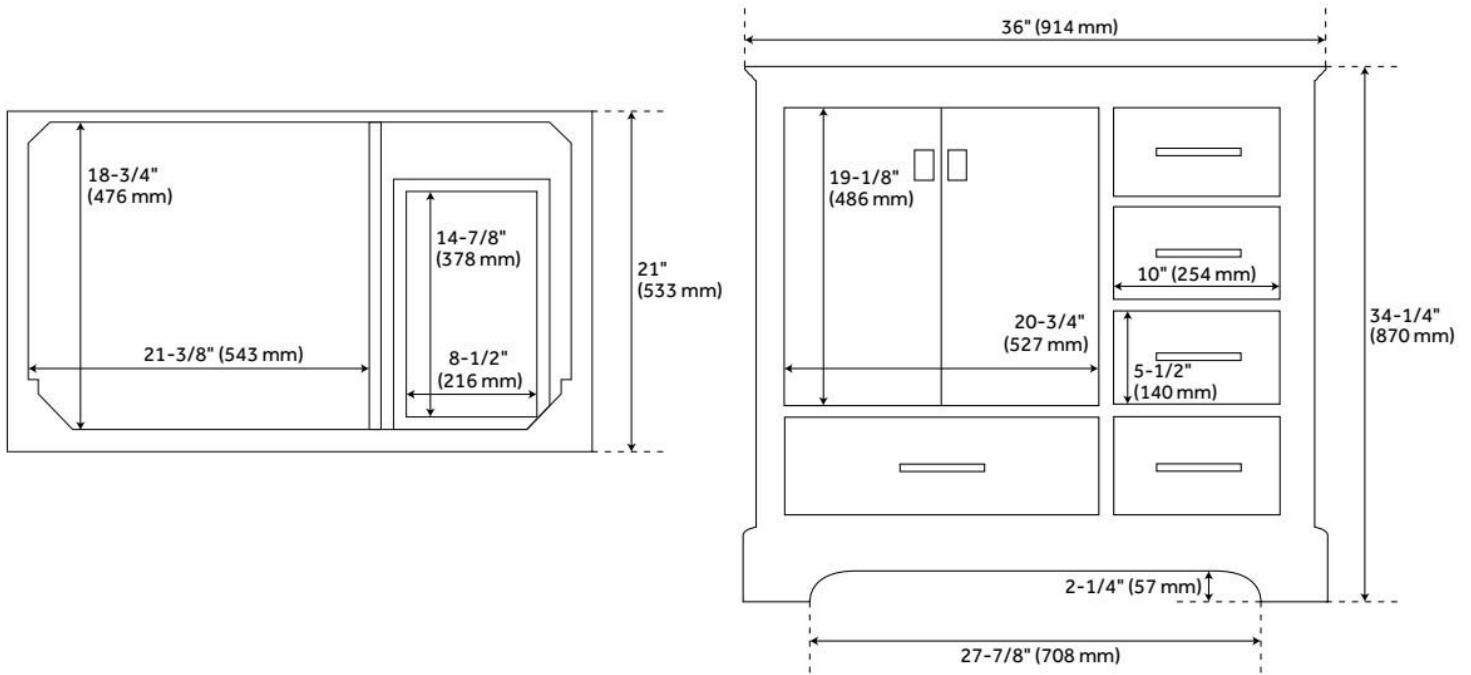

36" QUEN VANITY - DRIFTWOOD BROWN - VANITY CABINET ONLY

SKU: 482895
Code: SH482895

REVISED 8/8/2024