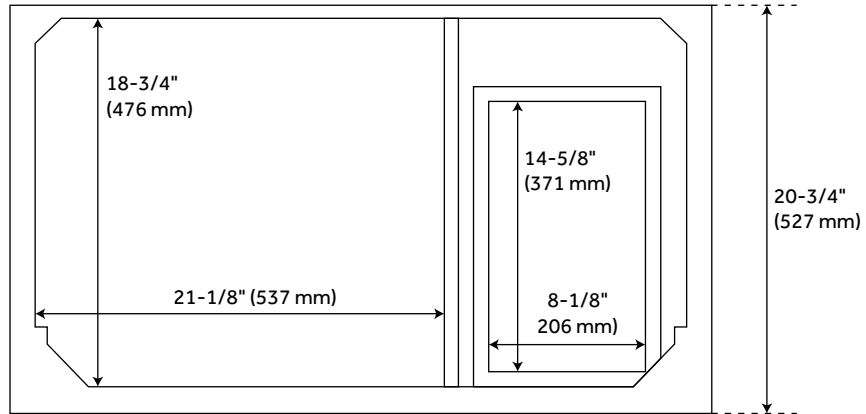

36" QUEN VANITY - MIDNIGHT NAVY BLUE

All dimensions and specifications are nominal and may vary. Use actual products for accuracy in critical situations.