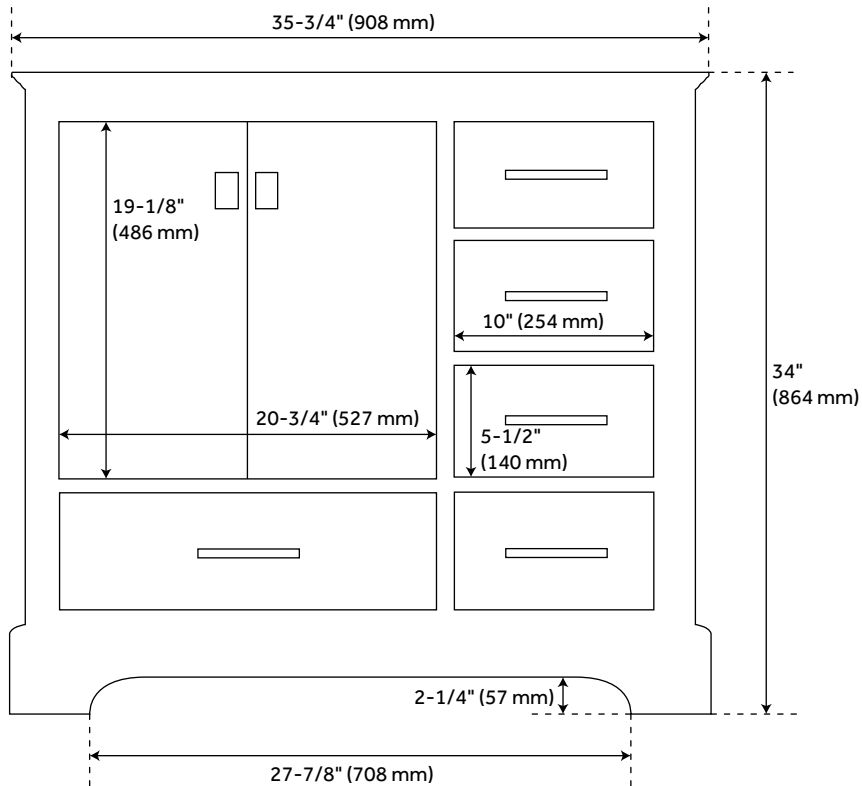

## FEATURES

Installation Type: Freestanding  
Features: Soft-Close Hinges; Matching Mirror  
Product Finish: Midnight Navy Blue  
Material: Wood  
Number of Doors: 2  
Number of Drawers: 5  
Width: 36"  
Height: 34-1/4"  
Depth: 21"  
Assembly Required: No  
Dovetail Drawers: Yes  
Number of Basins: 1  
Vanity Top Options: No Top  
Faucet Included: No  
Vanity Top Material: No Top  
Size: 36"  
Hardware Finish: Satin Brass  
Sink Included: no  
Vanity Top Included: no  
Backsplash: No  
Mirror Included: false

## ADDITIONAL FEATURES

- See Installation Instructions for directions to attach the vanity top and sink.
- All dimensions are ( $\pm 1/2$ ").

REVISED 4/24/2023

# 36" QUEN VANITY - MIDNIGHT NAVY BLUE

All dimensions and specifications are nominal and may vary. Use actual products for accuracy in critical situations.