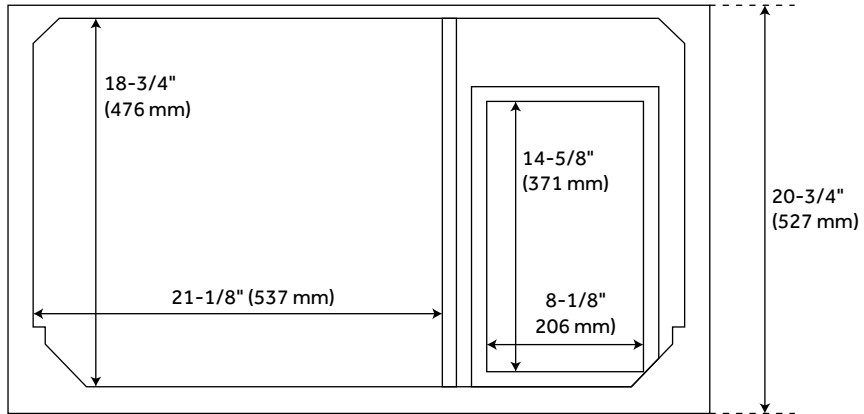

36" QUEN VANITY WITH LEFT OFFSET RECTANGULAR UNDERMOUNT SINK - MIDNIGHT NAVY BLUE

SKU: 953665-36-RUMB

Code: SH483416, SH483417

FEATURES

Installation Type: Freestanding
Features: Offset Sink;Soft-Close Hinges;Matching Mirror
Product Finish: Midnight Navy Blue
Material: Wood
Number of Doors: 2
Number of Drawers: 5
Width: 36"
Height: 34-1/4"
Depth: 21"
Assembly Required: No
Dovetail Drawers: Yes
Number of Basins: 1
Sink Installation: Undermount - Rectangle
Fits Drain Hole Size: 1-1/2"
Faucet Included: No
Sink Material: Porcelain
Vanity Top Thickness: 3cm
Size: 36"
Hardware Finish: Satin Brass
Sink Included: yes
Sink Color: White
Basin Overflow: Yes
Vanity Top Included: yes
Vanity Top Depth: 22"
Vanity Top Width: 37"
Mirror Included: false

REVISED 4/24/2023

36" QUEN VANITY WITH LEFT OFFSET RECTANGULAR UNDERMOUNT SINK - MIDNIGHT NAVY BLUE

SKU: 953665-36-RUMB

Code: SH483416, SH483417

ADDITIONAL FEATURES

- Includes a matching backsplash and white porcelain sink.
- Granite is A-grade. Polished Carrara Marble is sourced from Italy.
- Each stone top is carved from a single piece of stone and will feature natural variations.
- See Installation Instructions for directions to attach the vanity top and sink.
- All dimensions are ($\pm 1/2''$).
- [Wood finish samples available.](#)

REVISED 4/24/2023

36" QUEN VANITY - MIDNIGHT NAVY BLUE

All dimensions and specifications are nominal and may vary. Use actual products for accuracy in critical situations.