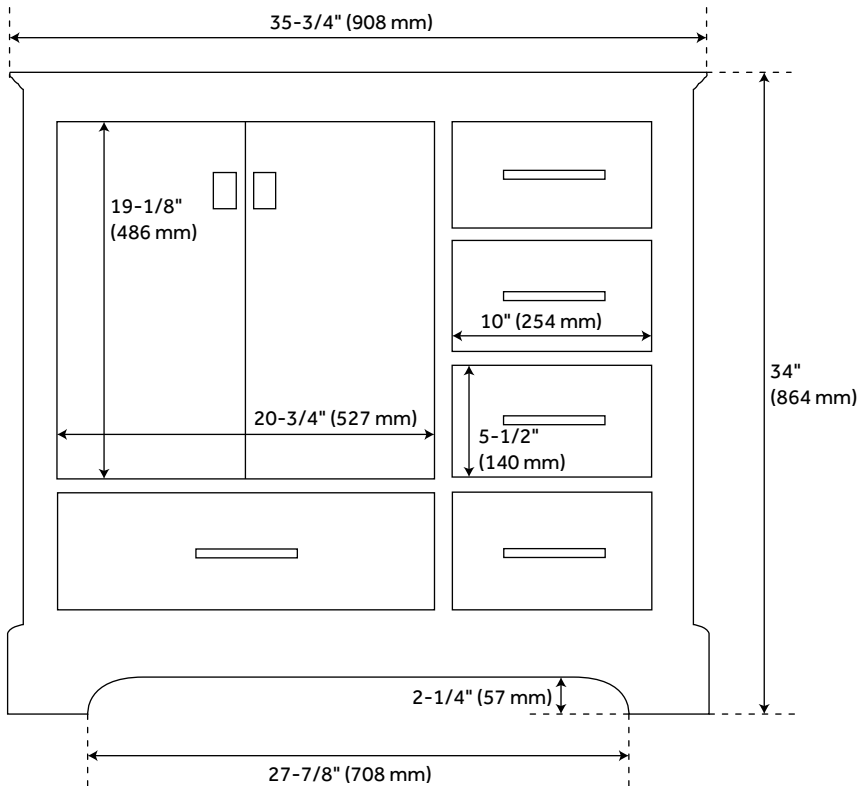

36" QUEN VANITY WITH LEFT OFFSET RECTANGULAR UNDERMOUNT SINK - MIDNIGHT NAVY BLUE

SKU: 953665-36-RUMB

Code: SH483416, SH483417

FEATURES

Installation Type: Freestanding
Features: Offset Sink;Soft-Close Hinges;Matching Mirror
Product Finish: Midnight Navy Blue
Material: Wood
Number of Doors: 2
Number of Drawers: 5
Width: 36"
Height: 34-1/4"
Depth: 21"
Assembly Required: No
Dovetail Drawers: Yes
Number of Basins: 1
Sink Installation: Undermount - Rectangle
Fits Drain Hole Size: 1-1/2"
Faucet Included: No
Sink Material: Porcelain
Vanity Top Thickness: 3cm
Size: 36"
Hardware Finish: Satin Brass
Sink Included: yes
Sink Color: White
Basin Overflow: Yes
Vanity Top Included: yes
Vanity Top Depth: 22"
Vanity Top Width: 37"
Mirror Included: false

REVISED 4/24/2023

36" QUEN VANITY WITH LEFT OFFSET RECTANGULAR UNDERMOUNT SINK - MIDNIGHT NAVY BLUE

SKU: 953665-36-RUMB

Code: SH483416, SH483417

ADDITIONAL FEATURES

- Includes a matching backsplash and white porcelain sink.
- Granite is A-grade. Polished Carrara Marble is sourced from Italy.
- Each stone top is carved from a single piece of stone and will feature natural variations.
- See Installation Instructions for directions to attach the vanity top and sink.
- All dimensions are ($\pm 1/2''$).
- [Wood finish samples available.](#)

REVISED 4/24/2023

36" QUEN VANITY - MIDNIGHT NAVY BLUE

All dimensions and specifications are nominal and may vary. Use actual products for accuracy in critical situations.