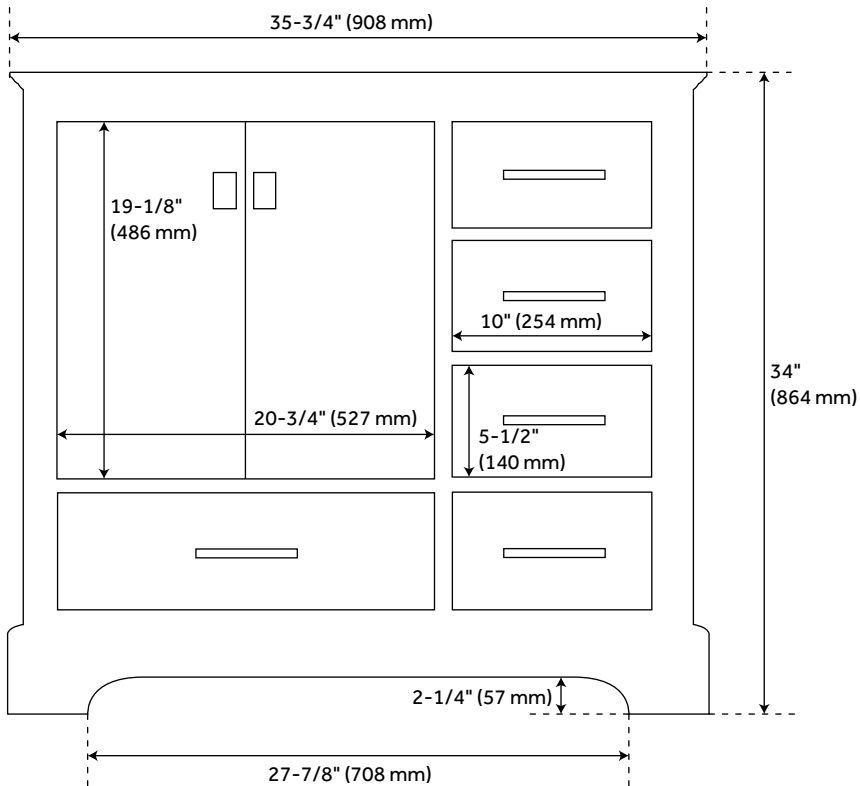

36" QUEN VANITY WITH UNDERMOUNT SINK - MIDNIGHT NAVY BLUE

SKU: 953665-36-UM

Code: SH483412, SH483413, SH483414, SH483415

FEATURES

Installation Type: Freestanding
Features: Soft-Close Hinges; Matching Mirror
Product Finish: Midnight Navy Blue
Material: Wood
Number of Doors: 2
Number of Drawers: 5
Width: 36"
Height: 34-1/4"
Depth: 21"
Assembly Required: No
Dovetail Drawers: Yes
Number of Basins: 1
Sink Installation: Undermount - Oval
Fits Drain Hole Size: 1-1/2"
Faucet Included: No
Sink Material: Porcelain
Vanity Top Thickness: 3cm
Size: 36"
Hardware Finish: Satin Brass
Sink Included: yes
Sink Color: White
Basin Overflow: Yes
Vanity Top Included: yes
Vanity Top Depth: 22"
Vanity Top Width: 37"
Mirror Included: false

REVISED 4/24/2023

36" QUEN VANITY WITH UNDERMOUNT SINK - MIDNIGHT NAVY BLUE

SKU: 953665-36-UM

Code: SH483412, SH483413, SH483414, SH483415

ADDITIONAL FEATURES

- Includes a matching backsplash and white porcelain sink.
- Granite is A-grade. Polished Carrara Marble is sourced from Italy.
- Each stone top is carved from a single piece of stone and will feature natural variations.
- See Installation Instructions for directions to attach the vanity top and sink.
- All dimensions are ($\pm 1/2''$).
- [Wood finish samples available.](#)

REVISED 4/24/2023

36" QUEN VANITY - MIDNIGHT NAVY BLUE

All dimensions and specifications are nominal and may vary. Use actual products for accuracy in critical situations.