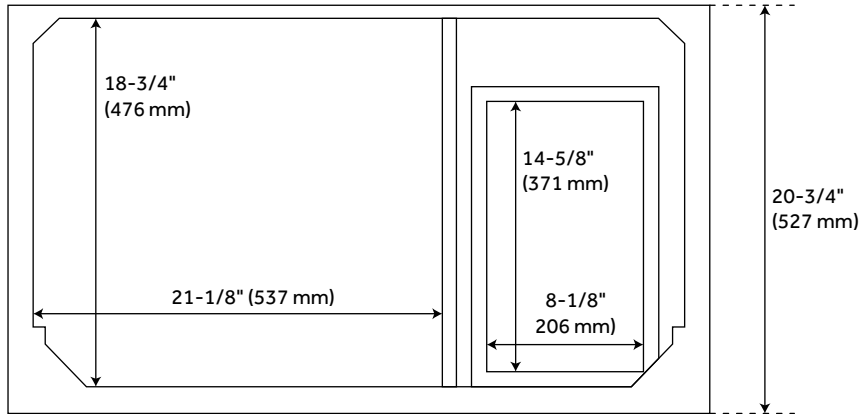

36" QUEN VANITY WITH UNDERMOUNT SINK - MIDNIGHT NAVY BLUE

SKU: 953665-36-UM

Code: SH483412, SH483413, SH483414, SH483415

FEATURES

Installation Type: Freestanding
Features: Soft-Close Hinges; Matching Mirror
Product Finish: Midnight Navy Blue
Material: Wood
Number of Doors: 2
Number of Drawers: 5
Width: 36"
Height: 34-1/4"
Depth: 21"
Assembly Required: No
Dovetail Drawers: Yes
Number of Basins: 1
Sink Installation: Undermount - Oval
Fits Drain Hole Size: 1-1/2"
Faucet Included: No
Sink Material: Porcelain
Vanity Top Thickness: 3cm
Size: 36"
Hardware Finish: Satin Brass
Sink Included: yes
Sink Color: White
Basin Overflow: Yes
Vanity Top Included: yes
Vanity Top Depth: 22"
Vanity Top Width: 37"
Mirror Included: false

REVISED 4/24/2023

36" QUEN VANITY WITH UNDERMOUNT SINK - MIDNIGHT NAVY BLUE

SKU: 953665-36-UM

Code: SH483412, SH483413, SH483414, SH483415

ADDITIONAL FEATURES

- Includes a matching backsplash and white porcelain sink.
- Granite is A-grade. Polished Carrara Marble is sourced from Italy.
- Each stone top is carved from a single piece of stone and will feature natural variations.
- See Installation Instructions for directions to attach the vanity top and sink.
- All dimensions are ($\pm 1/2''$).
- [Wood finish samples available.](#)

REVISED 4/24/2023

36" QUEN VANITY - MIDNIGHT NAVY BLUE

All dimensions and specifications are nominal and may vary. Use actual products for accuracy in critical situations.