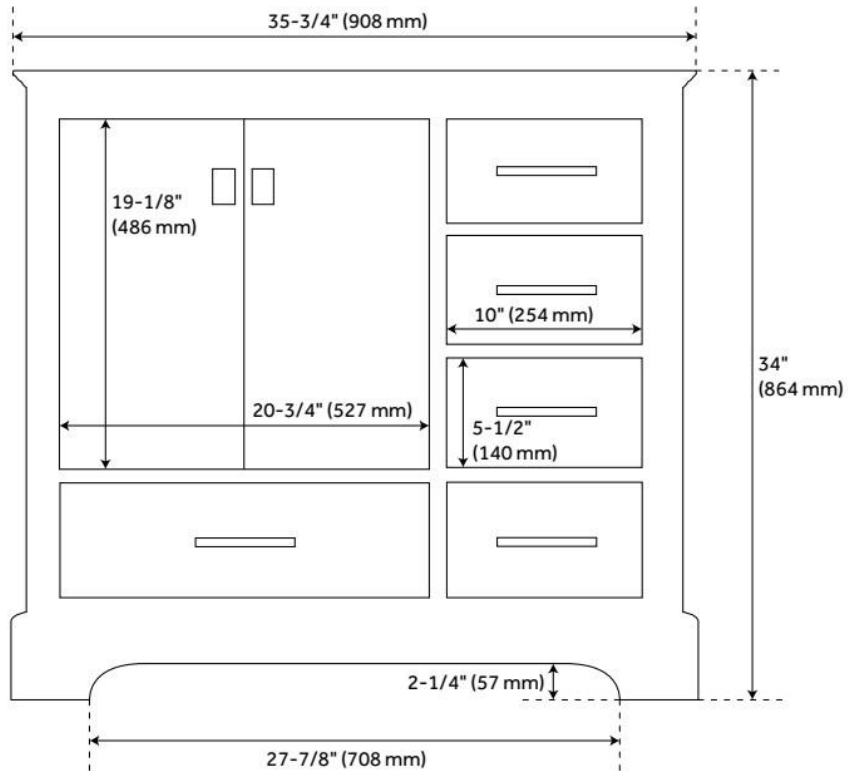

36" QUEN VANITY - MIDNIGHT NAVY BLUE - VANITY CABINET ONLY

SKU: 482896
Code: SH482896

FEATURES

Material: Wood
Product Finish: Midnight Navy Blue
Number of Doors: 2
Number of Drawers: 5
Soft-Close Hinges: Yes
Soft-Close Slides: Yes
Dovetail Drawers: Yes
Hardware Finish: Satin Brass
Built-In Adjusters: Yes

ADDITIONAL FEATURES

- See Installation Instructions for directions to attach the vanity top and sink.
- All dimensions are ($\pm 1/2"$).

REVISED 8/8/2024

36" QUEN VANITY - MIDNIGHT NAVY BLUE - VANITY CABINET ONLY

SKU: 482896
Code: SH482896

REVISED 8/8/2024