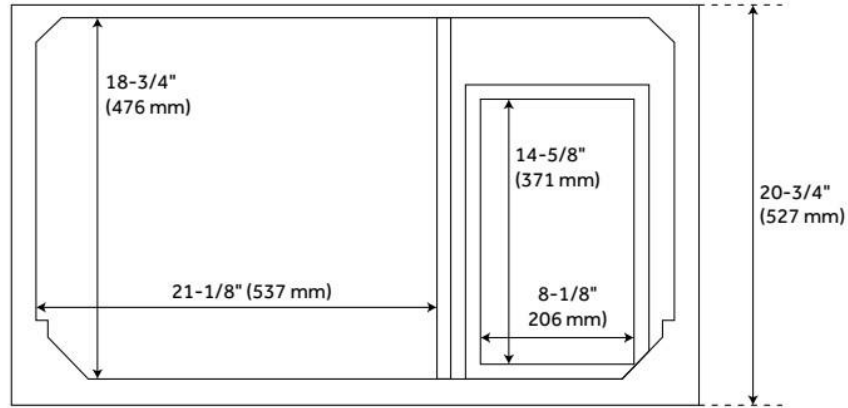

36" QUEN VANITY - MIDNIGHT NAVY BLUE - VANITY CABINET ONLY

SKU: 482896
Code: SH482896

REVISED 8/8/2024