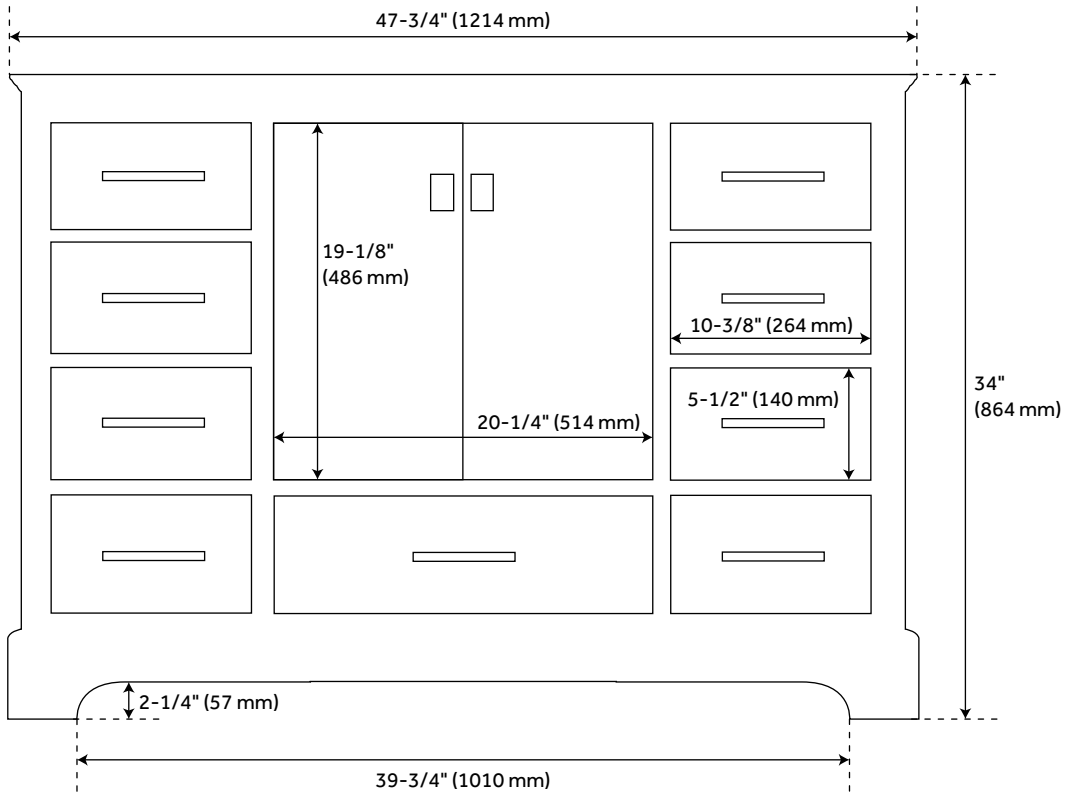

48" QUEN VANITY - DRIFTWOOD BROWN - VANITY CABINET ONLY

SKU: 482897
Code: SH482897

FEATURES

Installation Type: Freestanding
Features: Soft-Close Hinges; Matching Mirror
Product Finish: Driftwood Brown
Material: Wood
Number of Doors: 2
Number of Drawers: 9
Width: 48"
Height: 34-1/4"
Depth: 21"
Assembly Required: No
Dovetail Drawers: Yes
Number of Basins: 1
Vanity Top Options: No Top
Faucet Included: No
Vanity Top Material: No Top
Size: 48"
Hardware Finish: Satin Black
Sink Included: no
Vanity Top Included: no
Backsplash: No
Mirror Included: false

REVISED 4/24/2023

48" QUEN VANITY - DRIFTWOOD BROWN - VANITY CABINET ONLY

SKU: 482897

Code: SH482897

ADDITIONAL FEATURES

- See Installation Instructions for directions to attach the vanity top and sink.
- All dimensions are ($\pm 1/2$ ").

REVISED 4/24/2023

48" QUEN VANITY - DRIFTWOOD BROWN

All dimensions and specifications are nominal and may vary. Use actual products for accuracy in critical situations.