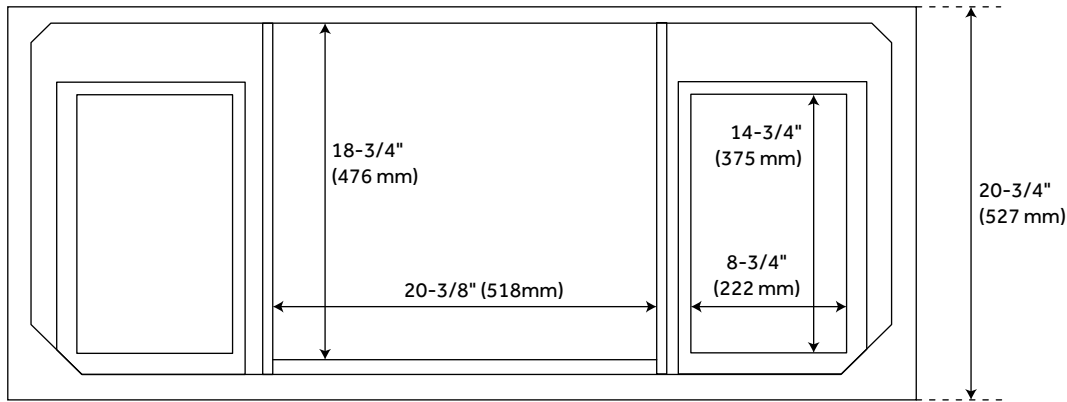

48" QUEN VANITY - DRIFTWOOD BROWN - VANITY CABINET ONLY

SKU: 482897
Code: SH482897

FEATURES

Installation Type: Freestanding
Features: Soft-Close Hinges; Matching Mirror
Product Finish: Driftwood Brown
Material: Wood
Number of Doors: 2
Number of Drawers: 9
Width: 48"
Height: 34-1/4"
Depth: 21"
Assembly Required: No
Dovetail Drawers: Yes
Number of Basins: 1
Vanity Top Options: No Top
Faucet Included: No
Vanity Top Material: No Top
Size: 48"
Hardware Finish: Satin Black
Sink Included: no
Vanity Top Included: no
Backsplash: No
Mirror Included: false

REVISED 4/24/2023

48" QUEN VANITY - DRIFTWOOD BROWN - VANITY CABINET ONLY

SKU: 482897

Code: SH482897

ADDITIONAL FEATURES

- See Installation Instructions for directions to attach the vanity top and sink.
- All dimensions are ($\pm 1/2$ ").

REVISED 4/24/2023

48" QUEN VANITY - DRIFTWOOD BROWN

All dimensions and specifications are nominal and may vary. Use actual products for accuracy in critical situations.