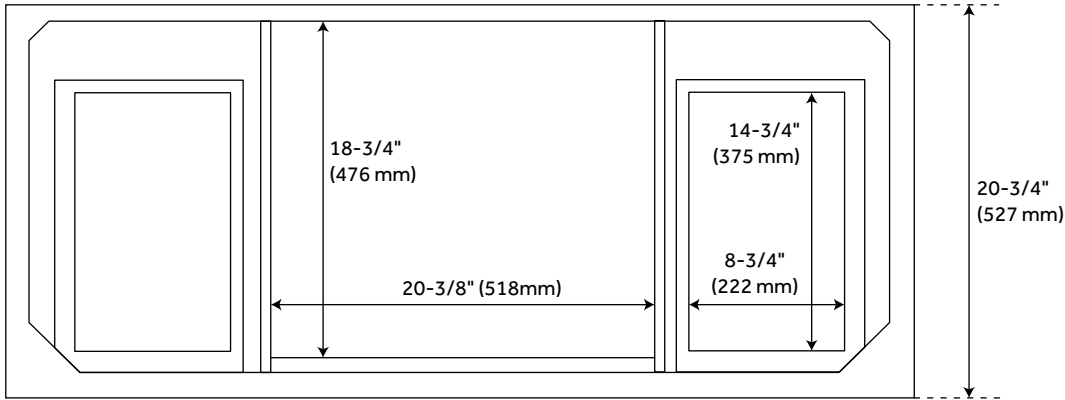

48" QUEN VANITY WITH RECTANGULAR UNDERMOUNT SINK - DRIFTWOOD BROWN

SKU: 953664-48-RUMB

Code: SH483423, SH483424, SH483425, SH483426, SH483427, SH483428, SH483429, SH483430, SH483432, SH483433

FEATURES

Installation Type: Freestanding
Features: Soft-Close Hinges; Matching Mirror
Product Finish: Driftwood Brown
Material: Wood
Number of Doors: 2
Number of Drawers: 9
Width: 48"
Height: 34-1/4"
Depth: 21"
Assembly Required: No
Dovetail Drawers: Yes
Number of Basins: 1
Sink Installation: Undermount - Rectangle
Fits Drain Hole Size: 1-1/2"
Faucet Included: No
Sink Material: Porcelain
Vanity Top Thickness: 3cm
Size: 48"
Hardware Finish: Satin Black
Sink Included: yes
Sink Color: White
Basin Overflow: Yes
Vanity Top Included: yes
Vanity Top Depth: 22"
Vanity Top Width: 49"
Mirror Included: false

REVISED 4/24/2023

48" QUEN VANITY WITH RECTANGULAR UNDERMOUNT SINK - DRIFTWOOD BROWN

SKU: 953664-48-RUMB

Code: SH483423, SH483424, SH483425, SH483426, SH483427, SH483428, SH483429, SH483430, SH483432, SH483433

ADDITIONAL FEATURES

- Includes a matching backsplash and a white porcelain sink.
- Granite is A-grade. Polished Carrara Marble is sourced from Italy.
- Each stone top is carved from a single piece of stone and will feature natural variations.
- See Installation Instructions for directions to attach the vanity top and sink.
- All dimensions are ($\pm 1/2''$).
- [Wood finish samples available.](#)

REVISED 4/24/2023

48" QUEN VANITY - DRIFTWOOD BROWN

All dimensions and specifications are nominal and may vary. Use actual products for accuracy in critical situations.