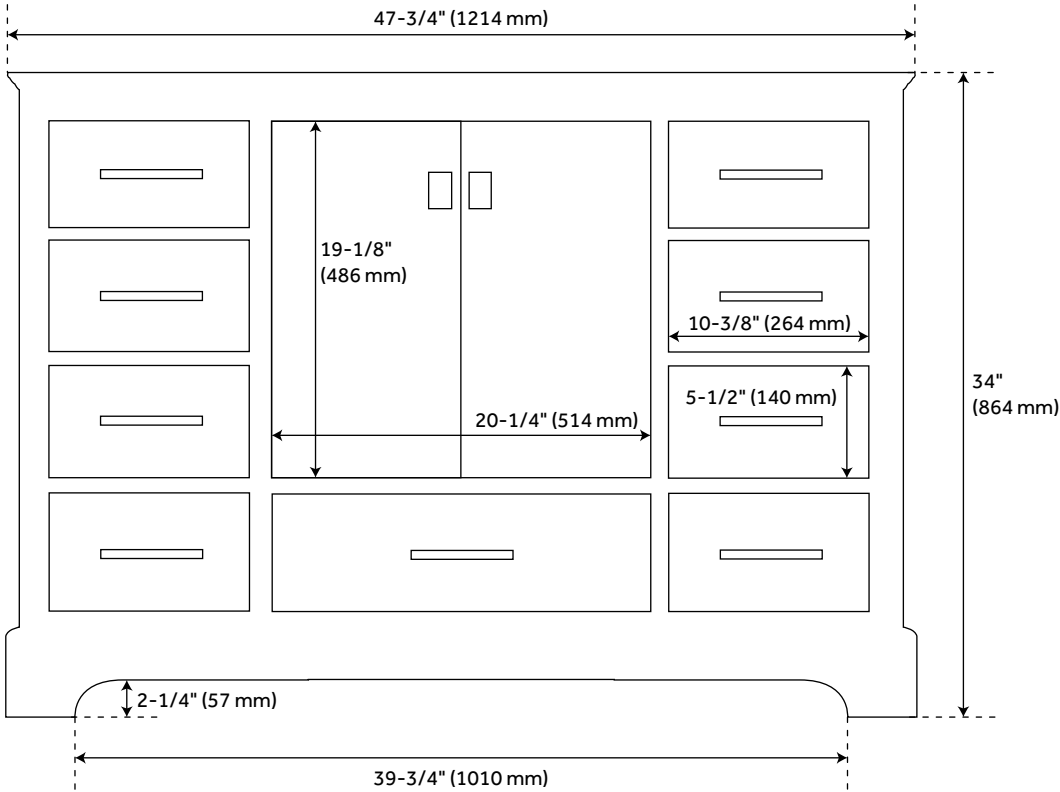

48" QUEN VANITY WITH RECTANGULAR UNDERMOUNT SINK - DRIFTWOOD BROWN

SKU: 953664-48-RUMB

Code: SH483423, SH483424, SH483425, SH483426, SH483427, SH483428, SH483429, SH483430, SH483432, SH483433

FEATURES

Installation Type: Freestanding
Features: Soft-Close Hinges; Matching Mirror
Product Finish: Driftwood Brown
Material: Wood
Number of Doors: 2
Number of Drawers: 9
Width: 48"
Height: 34-1/4"
Depth: 21"
Assembly Required: No
Dovetail Drawers: Yes
Number of Basins: 1
Sink Installation: Undermount - Rectangle
Fits Drain Hole Size: 1-1/2"
Faucet Included: No
Sink Material: Porcelain
Vanity Top Thickness: 3cm
Size: 48"
Hardware Finish: Satin Black
Sink Included: yes
Sink Color: White
Basin Overflow: Yes
Vanity Top Included: yes
Vanity Top Depth: 22"
Vanity Top Width: 49"
Mirror Included: false

REVISED 4/24/2023

48" QUEN VANITY WITH RECTANGULAR UNDERMOUNT SINK - DRIFTWOOD BROWN

SKU: 953664-48-RUMB

Code: SH483423, SH483424, SH483425, SH483426, SH483427, SH483428, SH483429, SH483430, SH483432, SH483433

ADDITIONAL FEATURES

- Includes a matching backsplash and a white porcelain sink.
- Granite is A-grade. Polished Carrara Marble is sourced from Italy.
- Each stone top is carved from a single piece of stone and will feature natural variations.
- See Installation Instructions for directions to attach the vanity top and sink.
- All dimensions are ($\pm 1/2''$).
- [Wood finish samples available.](#)

REVISED 4/24/2023

48" QUEN VANITY - DRIFTWOOD BROWN

All dimensions and specifications are nominal and may vary. Use actual products for accuracy in critical situations.