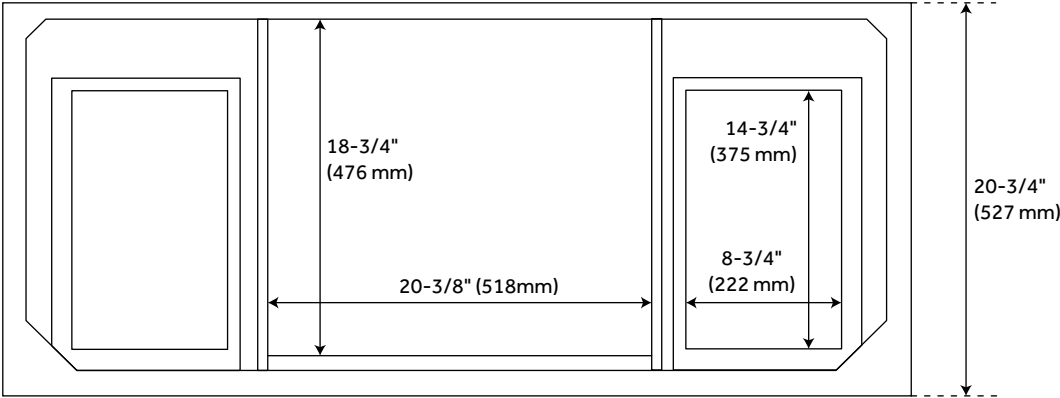

48" QUEN VANITY WITH UNDERMOUNT SINK - DRIFTWOOD BROWN

SKU: 953664-48-UM

Code: SH483418, SH483419, SH483420, SH483421, SH483422

FEATURES

Installation Type: Freestanding
Features: Soft-Close Hinges; Matching Mirror
Product Finish: Driftwood Brown
Material: Wood
Number of Doors: 2
Number of Drawers: 9
Width: 48"
Height: 34-1/4"
Depth: 21"
Assembly Required: Yes
Dovetail Drawers: Yes
Number of Basins: 1
Sink Installation: Undermount - Oval
Basin Length: 16"
Basin Width: 12-1/2"
Water Depth To Overflow: 5"
Fits Drain Hole Size: 1-1/2"
Faucet Included: No
Sink Material: Porcelain
Vanity Top Thickness: 3cm
Water Depth to Rim: 6"
Hardware Finish: Satin Black
Sink Included: yes
Sink Color: White
Basin Overflow: Yes
Vanity Top Included: yes
Vanity Top Depth: 22"
Vanity Top Width: 49"
Backsplash: Yes
Mirror Included: false

REVISED 4/24/2023

48" QUEN VANITY WITH UNDERMOUNT SINK - DRIFTWOOD BROWN

SKU: 953664-48-UM

Code: SH483418, SH483419, SH483420, SH483421, SH483422

ADDITIONAL FEATURES

- Includes a matching backsplash and a white porcelain sink.
- Granite is A-grade. Polished Carrara Marble is sourced from Italy.
- Each stone top is carved from a single piece of stone and will feature natural variations.
- See Installation Instructions for directions to attach the vanity top and sink.
- All dimensions are ($\pm 1/2''$).
- [Wood finish samples available.](#)

REVISED 4/24/2023

48" QUEN VANITY - DRIFTWOOD BROWN

All dimensions and specifications are nominal and may vary. Use actual products for accuracy in critical situations.