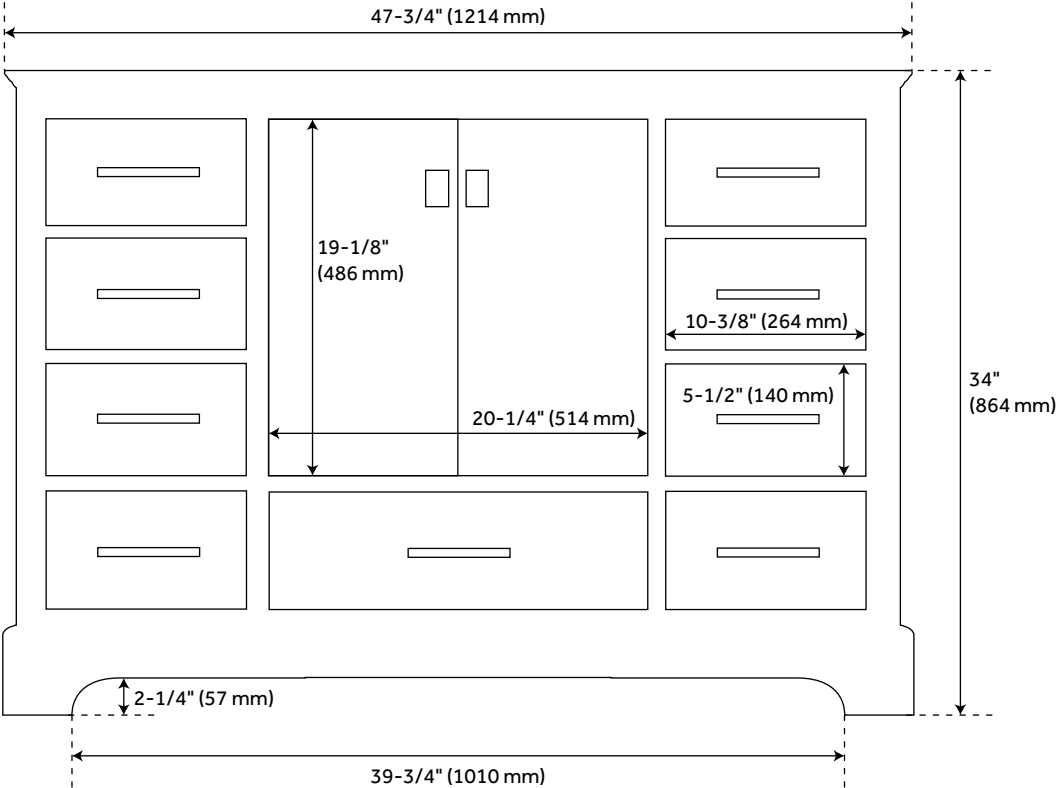

48" QUEN VANITY WITH UNDERMOUNT SINK - DRIFTWOOD BROWN

SKU: 953664-48-UM

Code: SH483418, SH483419, SH483420, SH483421, SH483422

FEATURES

Installation Type: Freestanding
Features: Soft-Close Hinges; Matching Mirror
Product Finish: Driftwood Brown
Material: Wood
Number of Doors: 2
Number of Drawers: 9
Width: 48"
Height: 34-1/4"
Depth: 21"
Assembly Required: Yes
Dovetail Drawers: Yes
Number of Basins: 1
Sink Installation: Undermount - Oval
Basin Length: 16"
Basin Width: 12-1/2"
Water Depth To Overflow: 5"
Fits Drain Hole Size: 1-1/2"
Faucet Included: No
Sink Material: Porcelain
Vanity Top Thickness: 3cm
Water Depth to Rim: 6"
Hardware Finish: Satin Black
Sink Included: yes
Sink Color: White
Basin Overflow: Yes
Vanity Top Included: yes
Vanity Top Depth: 22"
Vanity Top Width: 49"
Backsplash: Yes
Mirror Included: false

REVISED 4/24/2023

48" QUEN VANITY WITH UNDERMOUNT SINK - DRIFTWOOD BROWN

SKU: 953664-48-UM

Code: SH483418, SH483419, SH483420, SH483421, SH483422

ADDITIONAL FEATURES

- Includes a matching backsplash and a white porcelain sink.
- Granite is A-grade. Polished Carrara Marble is sourced from Italy.
- Each stone top is carved from a single piece of stone and will feature natural variations.
- See Installation Instructions for directions to attach the vanity top and sink.
- All dimensions are ($\pm 1/2''$).
- [Wood finish samples available.](#)

REVISED 4/24/2023

48" QUEN VANITY - DRIFTWOOD BROWN

All dimensions and specifications are nominal and may vary. Use actual products for accuracy in critical situations.