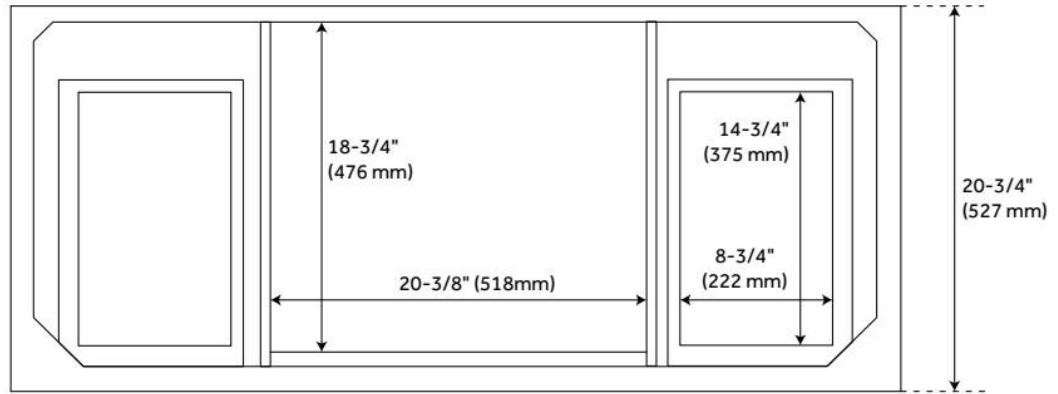

48" QUEN VANITY - DRIFTWOOD BROWN - VANITY CABINET ONLY

SKU: 482897
Code: SH482897

REVISED 8/8/2024