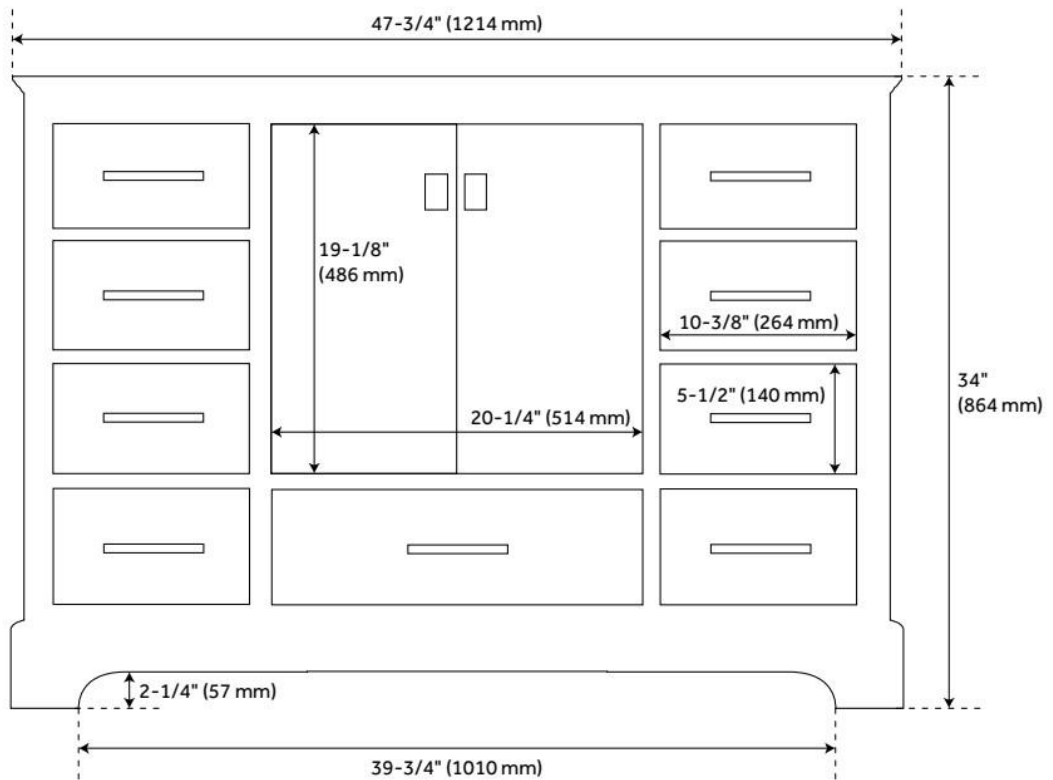

48" QUEN VANITY - DRIFTWOOD BROWN - VANITY CABINET ONLY

SKU: 482897

Code: SH482897

FEATURES

Material: Wood

Product Finish: Driftwood Brown

Number of Doors: 2

Number of Drawers: 9

Soft-Close Hinges: Yes

Soft-Close Slides: Yes

Dovetail Drawers: Yes

Hardware Finish: Satin Black

Built-In Adjusters: Yes

ADDITIONAL FEATURES

- See Installation Instructions for directions to attach the vanity top and sink.
- All dimensions are ($\pm 1/2$ ").

REVISED 8/8/2024

48" QUEN VANITY - DRIFTWOOD BROWN - VANITY CABINET ONLY

SKU: 482897
Code: SH482897

REVISED 8/8/2024