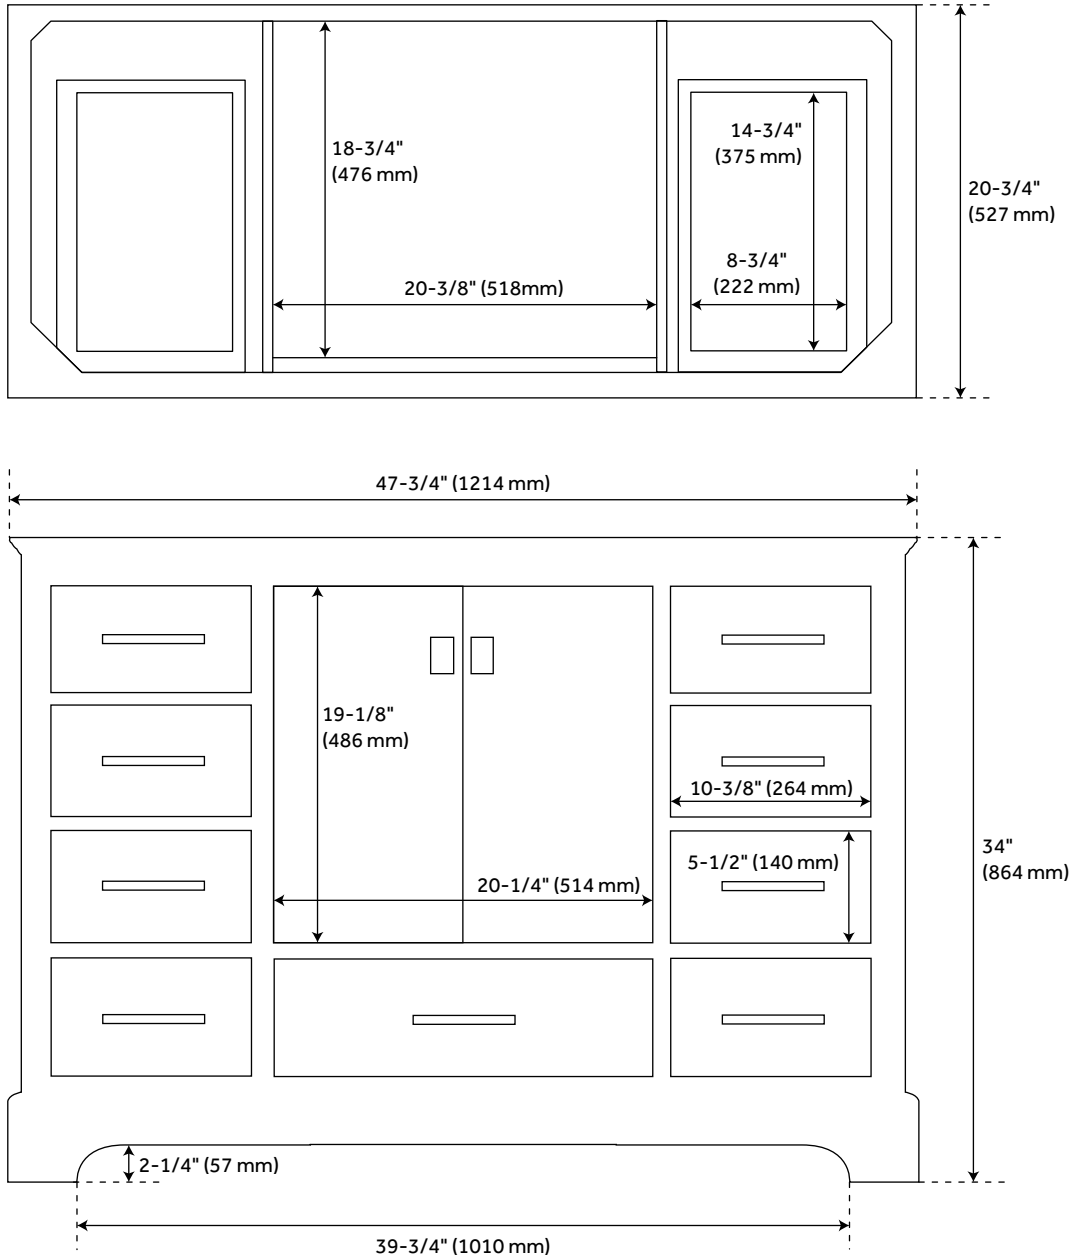

48" QUEN VANITY - MIDNIGHT NAVY BLUE - VANITY CABINET ONLY

SKU: 482898
Code: SH482898

FEATURES

Installation Type: Freestanding
Features: Soft-Close Hinges; Matching Mirror
Product Finish: Midnight Navy Blue
Material: Wood
Number of Doors: 2
Number of Drawers: 9
Width: 48"
Height: 34-1/4"
Depth: 21"
Assembly Required: No
Dovetail Drawers: Yes
Number of Basins: 1
Vanity Top Options: No Top
Faucet Included: No
Vanity Top Material: No Top
Size: 48"
Hardware Finish: Satin Brass
Sink Included: no
Vanity Top Included: no
Backsplash: No
Mirror Included: false

REVISED 4/24/2023

48" QUEN VANITY - MIDNIGHT NAVY BLUE - VANITY CABINET ONLY

SKU: 482898
Code: SH482898

ADDITIONAL FEATURES

- See Installation Instructions for directions to attach the vanity top and sink.
- All dimensions are ($\pm 1/2$ ").

REVISED 4/24/2023

48" QUEN VANITY - MIDNIGHT NAVY BLUE

All dimensions and specifications are nominal and may vary. Use actual products for accuracy in critical situations.