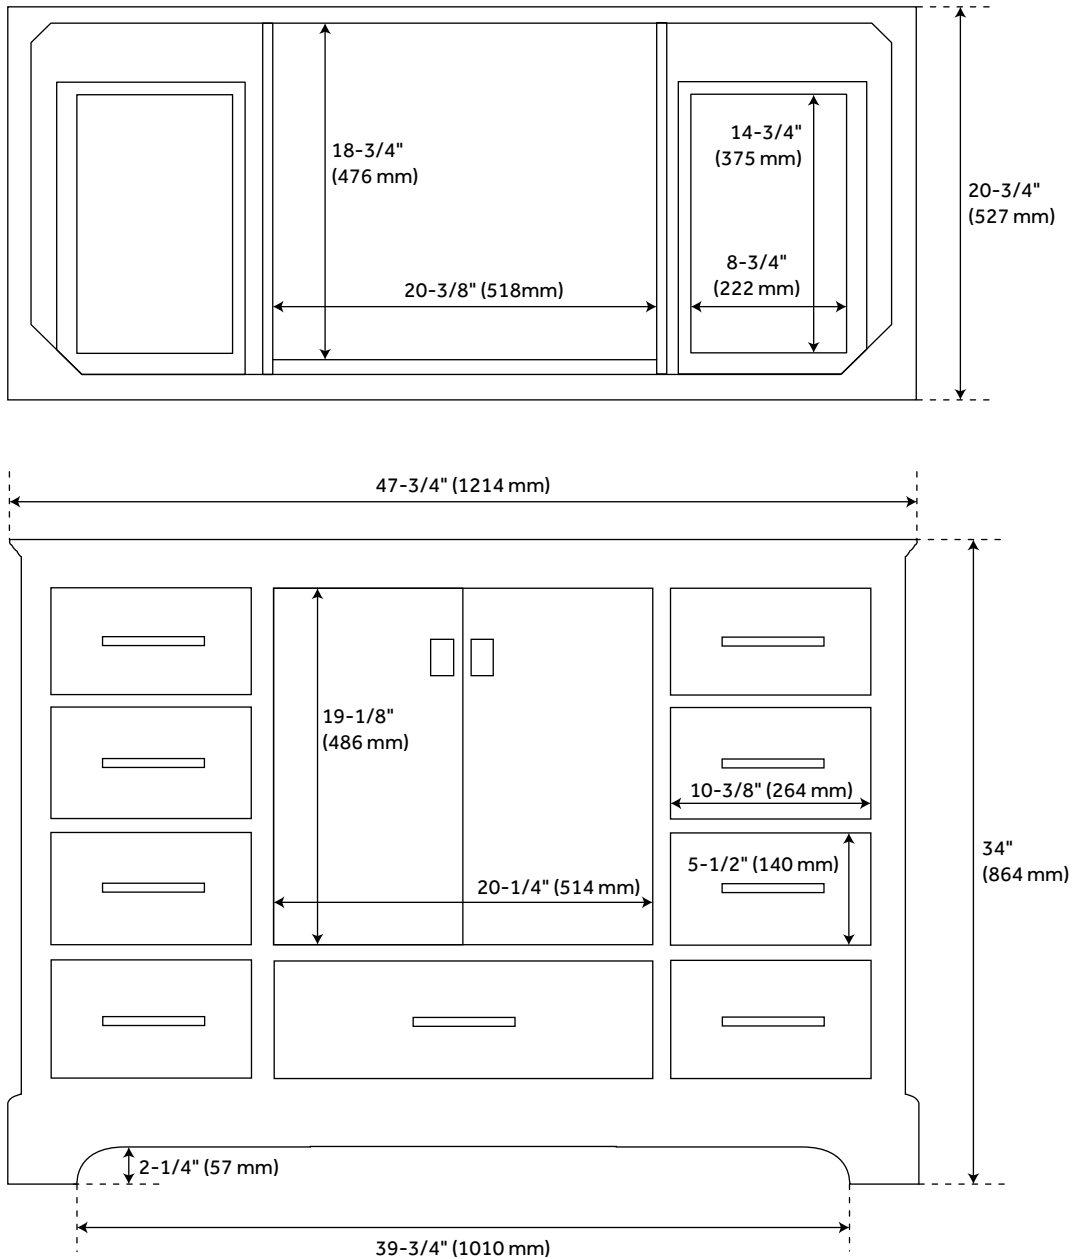

48" QUEN VANITY - MIDNIGHT NAVY BLUE

All dimensions and specifications are nominal and may vary. Use actual products for accuracy in critical situations.