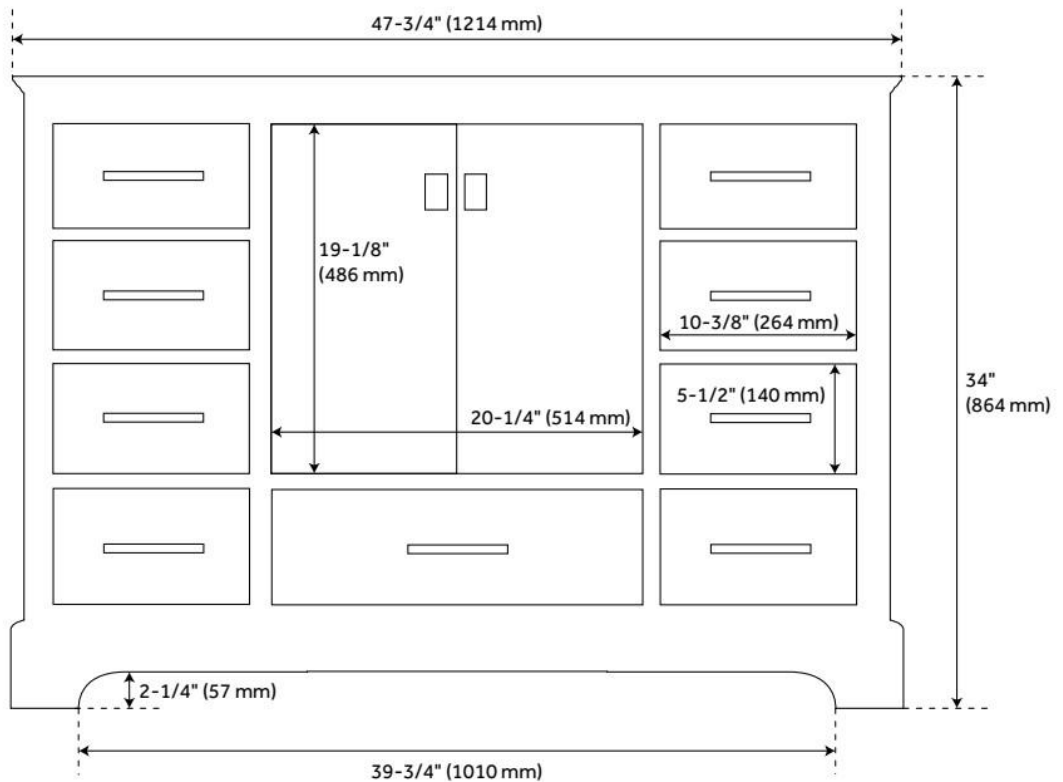

48" QUEN VANITY - MIDNIGHT NAVY BLUE - VANITY CABINET ONLY

SKU: 482898
Code: SH482898

REVISED 8/8/2024