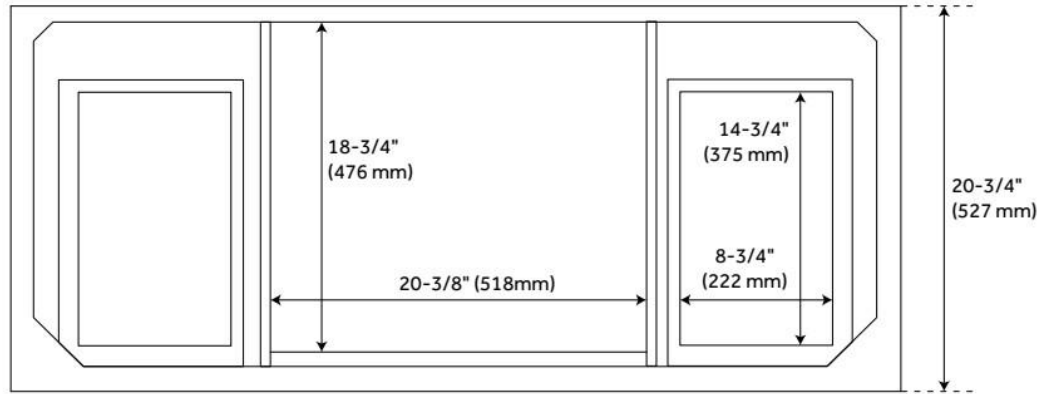

48" QUEN VANITY - MIDNIGHT NAVY BLUE - VANITY CABINET ONLY

SKU: 482898
Code: SH482898

REVISED 8/8/2024