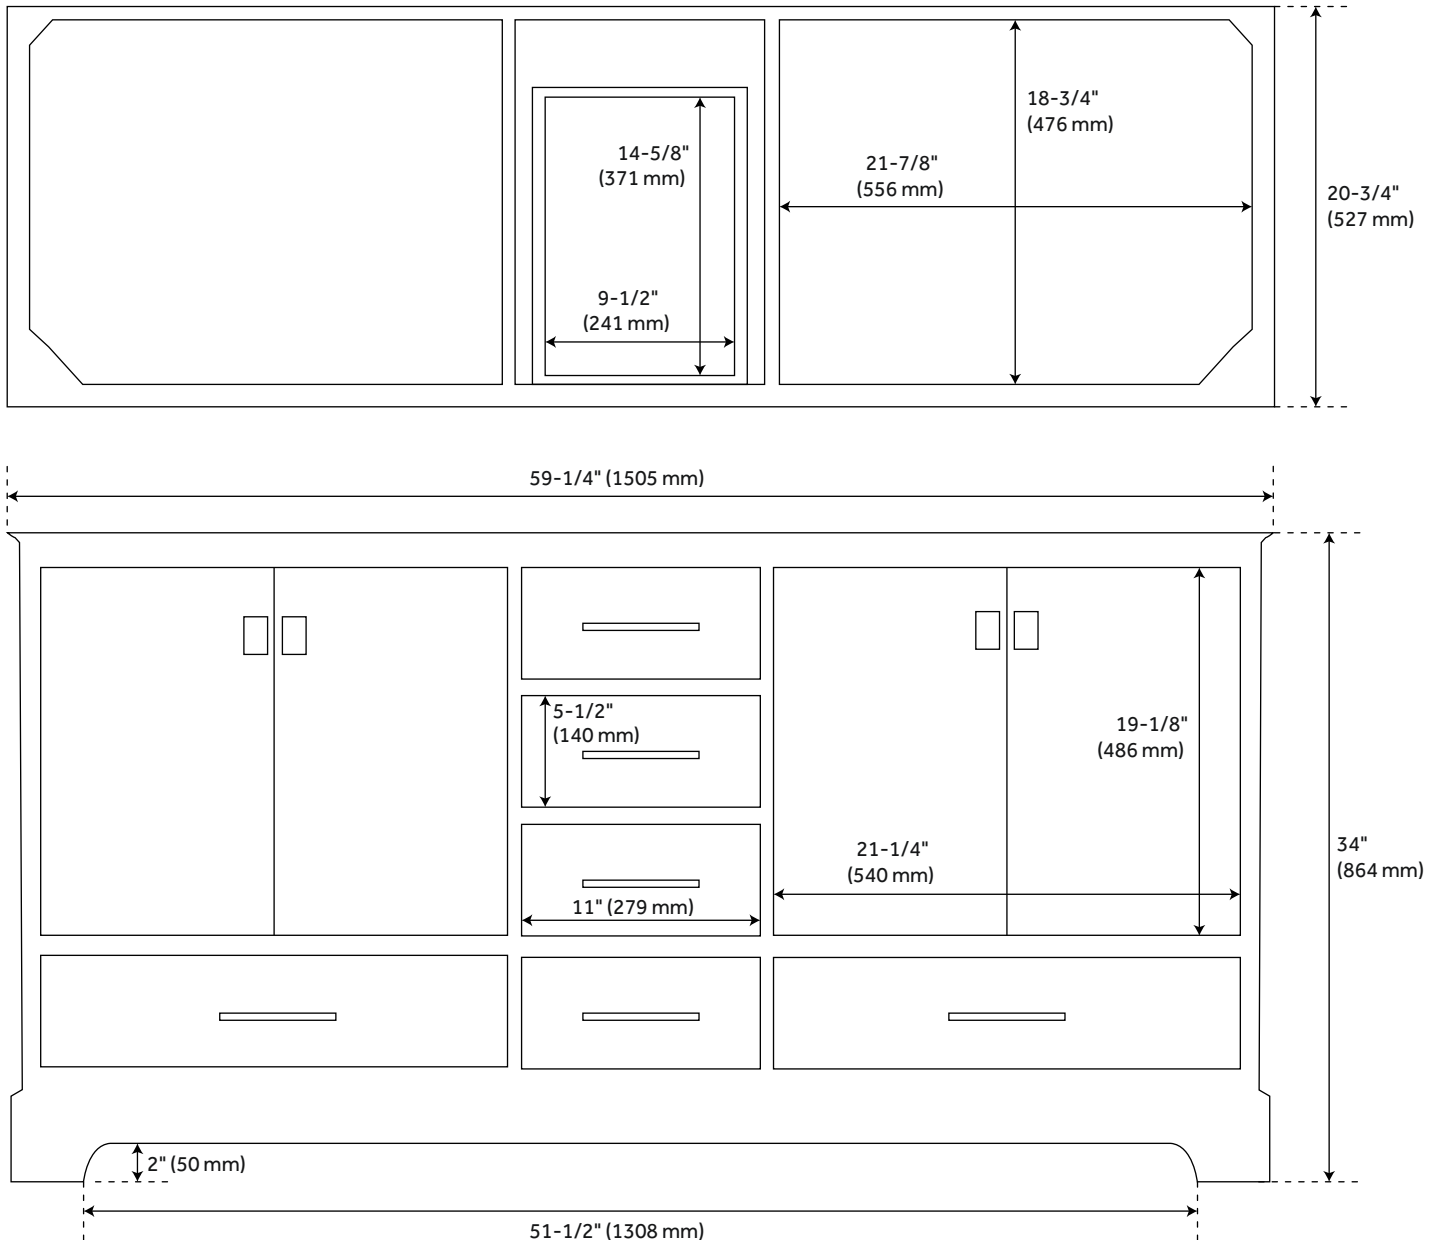

## FEATURES

Installation Type: Freestanding  
Features: Soft-Close Hinges; Matching Mirror  
Product Finish: Driftwood Brown  
Material: Wood  
Number of Doors: 4  
Number of Drawers: 6  
Width: 60"  
Height: 34-1/4"  
Depth: 21"  
Assembly Required: No  
Dovetail Drawers: Yes  
Number of Basins: 2  
Vanity Top Options: No Top  
Faucet Included: No  
Vanity Top Material: No Top  
Size: 60"  
Hardware Finish: Satin Black  
Sink Included: no  
Vanity Top Included: no  
Backsplash: No  
Mirror Included: false

# 60" QUEN VANITY - DRIFTWOOD BROWN - VANITY CABINET ONLY

SKU: 482899

Code: SH482899

## ADDITIONAL FEATURES

- See Installation Instructions for directions to attach the vanity top and sink.
- All dimensions are ( $\pm 1/2$ ").

REVISED 4/24/2023

# 60" QUEN DOUBLE VANITY - DRIFTWOOD BROWN

All dimensions and specifications are nominal and may vary. Use actual products for accuracy in critical situations.