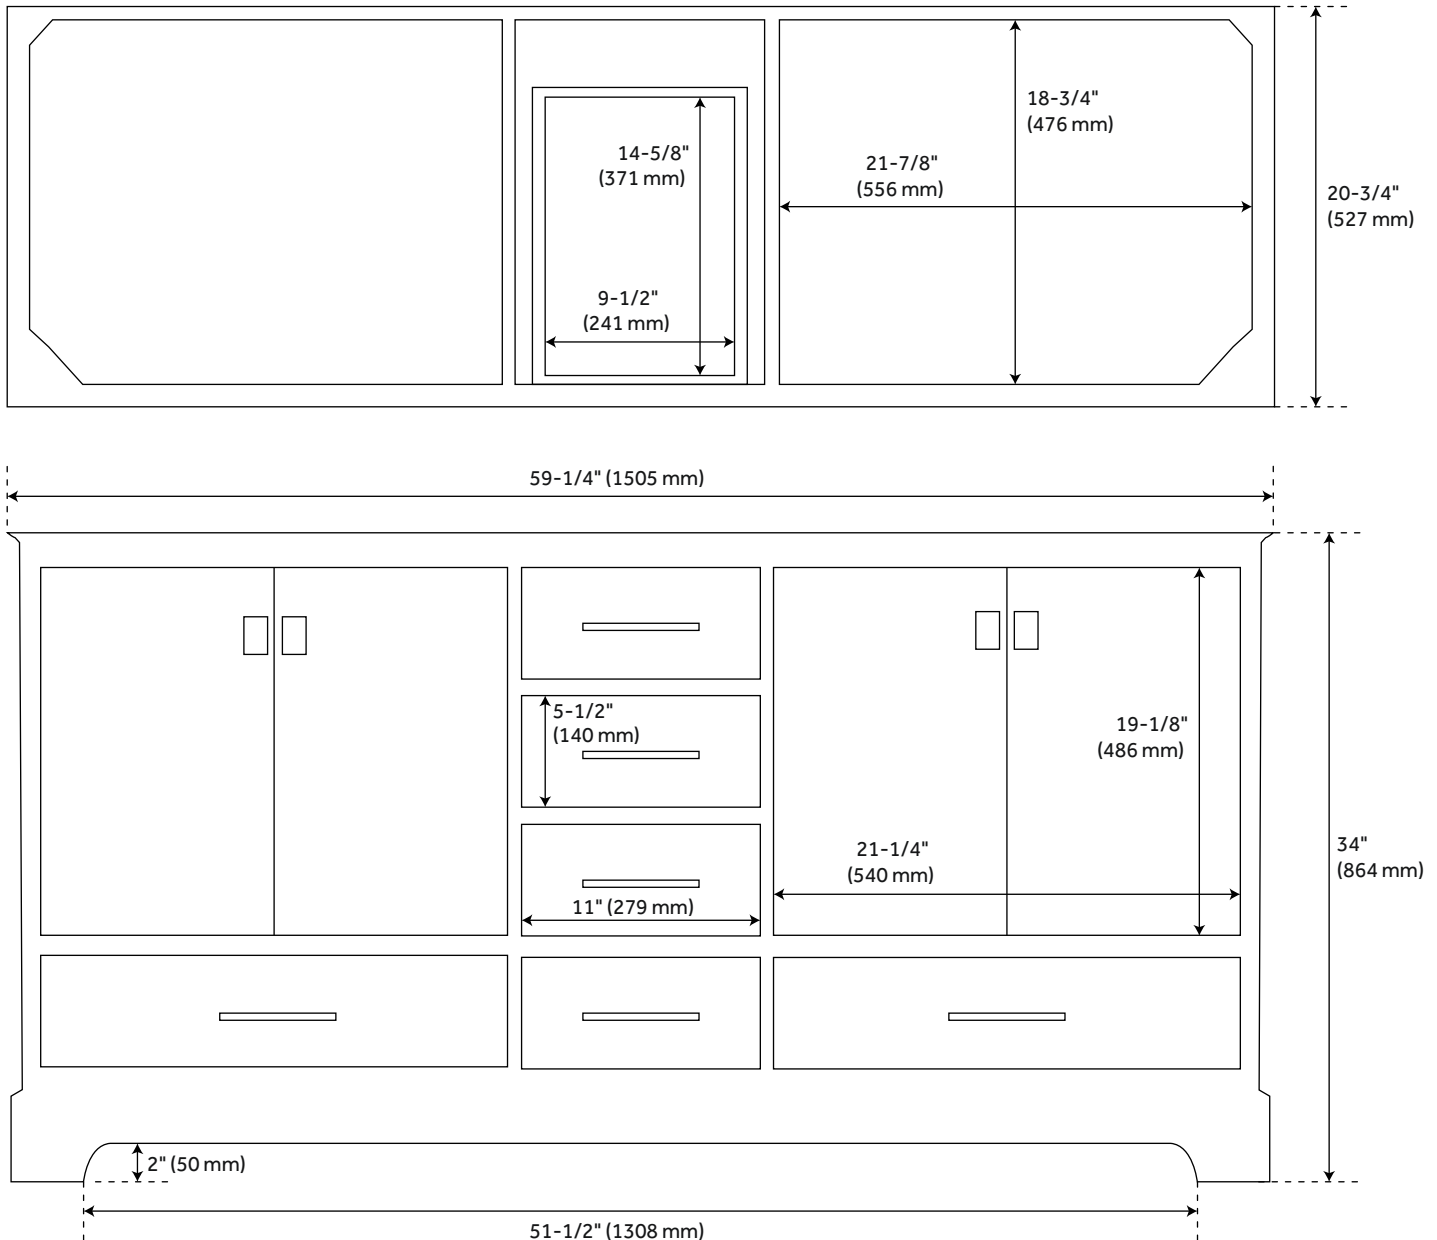

60" QUEN DOUBLE VANITY WITH RECTANGULAR UNDERMOUNT SINKS - DRIFTWOOD BROWN

SKU: 953664-60-RUMB

Code: SH483455, SH483456, SH483457, SH483458, SH483459, SH483460, SH483461, SH483462, SH483463, SH483464, SH483465

FEATURES

Installation Type: Freestanding
Features: Soft-Close Hinges; Matching Mirror
Product Finish: Driftwood Brown
Material: Wood
Number of Doors: 4
Number of Drawers: 6
Width: 60"
Height: 34-1/4"
Depth: 21"
Assembly Required: No
Dovetail Drawers: Yes
Number of Basins: 2
Sink Installation: Undermount - Rectangle
Fits Drain Hole Size: 1-1/2"
Faucet Included: No
Sink Material: Porcelain
Vanity Top Thickness: 3cm
Size: 60"
Hardware Finish: Satin Black
Sink Included: yes
Sink Color: White
Basin Overflow: Yes
Vanity Top Included: yes
Vanity Top Depth: 22"
Vanity Top Width: 61"
Mirror Included: false

REVISED 4/24/2023

60" QUEN DOUBLE VANITY WITH RECTANGULAR UNDERMOUNT SINKS - DRIFTWOOD BROWN

SKU: 953664-60-RUMB

Code: SH483455, SH483456, SH483457, SH483458, SH483459, SH483460, SH483461, SH483462, SH483463, SH483464, SH483465

REVISED 4/24/2023

60" QUEN DOUBLE VANITY - DRIFTWOOD BROWN

All dimensions and specifications are nominal and may vary. Use actual products for accuracy in critical situations.