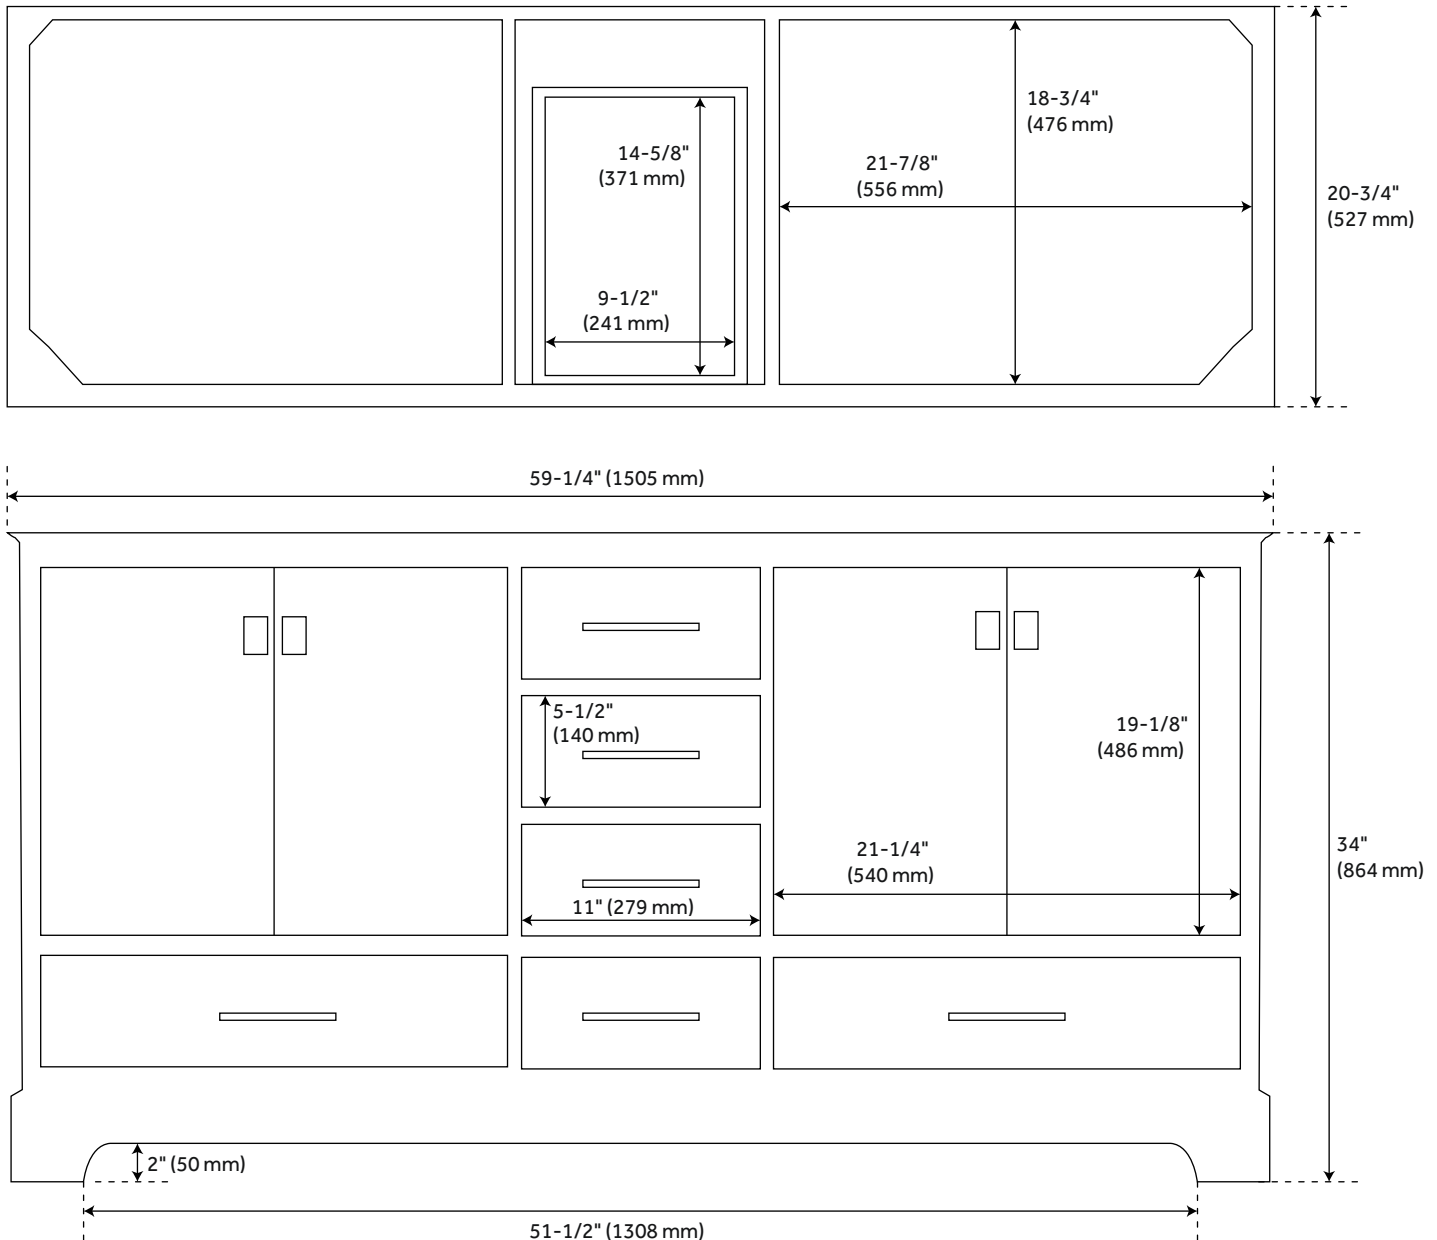

# 60" QUEN DOUBLE VANITY WITH UNDERMOUNT SINKS - DRIFTWOOD BROWN

SKU: 953664-60-UM

Code: SH483450, SH483451, SH483452, SH483453, SH483454

## FEATURES

Installation Type: Freestanding  
Features: Soft-Close Hinges; Matching Mirror  
Product Finish: Driftwood Brown  
Material: Wood  
Number of Doors: 4  
Number of Drawers: 6  
Width: 60"  
Height: 34-1/4"  
Depth: 21"  
Assembly Required: No  
Dovetail Drawers: Yes  
Number of Basins: 2  
Sink Installation: Undermount - Oval  
Fits Drain Hole Size: 1-1/2"  
Faucet Included: No  
Sink Material: Porcelain  
Vanity Top Thickness: 3cm  
Size: 60"  
Hardware Finish: Satin Black  
Sink Included: yes  
Sink Color: White  
Basin Overflow: Yes  
Vanity Top Included: yes  
Vanity Top Depth: 22"  
Vanity Top Width: 61"  
Mirror Included: false

# 60" QUEN DOUBLE VANITY - DRIFTWOOD BROWN

All dimensions and specifications are nominal and may vary. Use actual products for accuracy in critical situations.